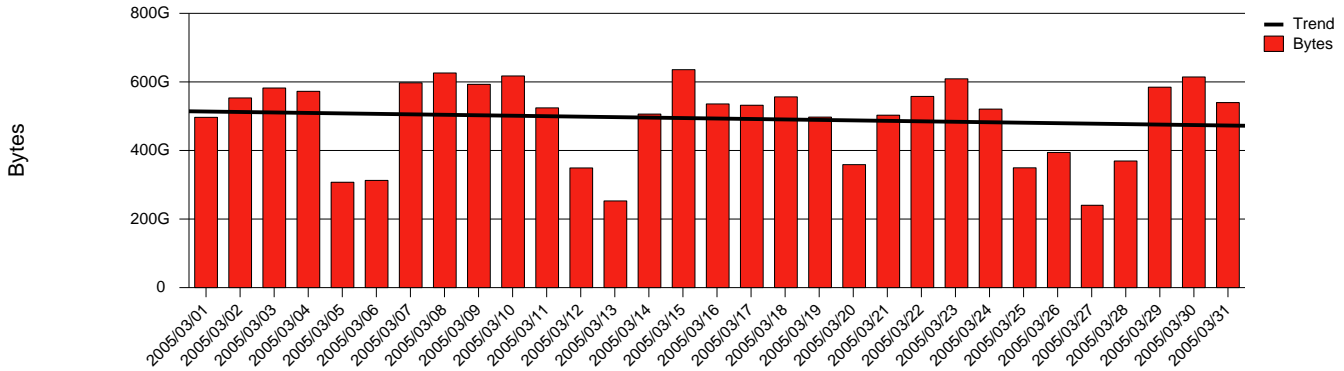

Göteborg, GU - Monthly Health Report

Total Network Volume by Month

Total Network Volume by Week

Total Network Volume by Day

Situations to Watch

Rank	Element Name	Variable	Threshold	Monthly Average		Days to (from) Threshold
			Value	Actual	Predicted	
1	gu2-SRP(In)	Errors (% Frames)	5.000	0.001	0.925	Increasing
2	gu1-SRP(Out)	Volume (Bandwidth %)	80.000	0.944	1.021	Increasing
3	gu1-SRP(In)	Volume (Bandwidth %)	80.000	0.874	0.907	Increasing
4	gu2-SRP(Out)	Volume (Bandwidth %)	80.000	0.002	0.001	Increasing
5	gu1-SRP(In)	Errors (% Frames)	5.000	0.000	0.000	Decreasing
6	gu2-SRP(In)	Volume (Bandwidth %)	80.000	0.021	0.012	Decreasing