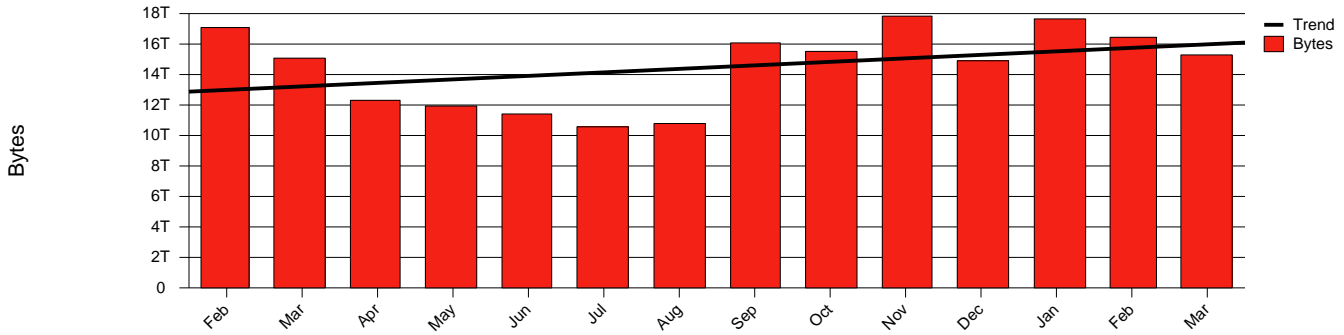

Göteborg, GU - Monthly Health Report

Total Network Volume by Month

Total Network Volume by Week

Total Network Volume by Day

Situations to Watch

Rank	Element Name	Variable	Threshold	Monthly Average		Days to (from) Threshold
			Value	Actual	Predicted	
1	gu2-SRP(In)	Errors (% Frames)	5.000	0.001	0.925	Increasing
2	gu1-SRP(Out)	Volume (Bandwidth %)	80.000	0.944	1.021	Increasing
3	gu1-SRP(In)	Volume (Bandwidth %)	80.000	0.874	0.907	Increasing
4	gu2-SRP(Out)	Volume (Bandwidth %)	80.000	0.002	0.001	Increasing
5	gu1-SRP(In)	Errors (% Frames)	5.000	0.000	0.000	Decreasing
6	gu2-SRP(In)	Volume (Bandwidth %)	80.000	0.021	0.012	Decreasing