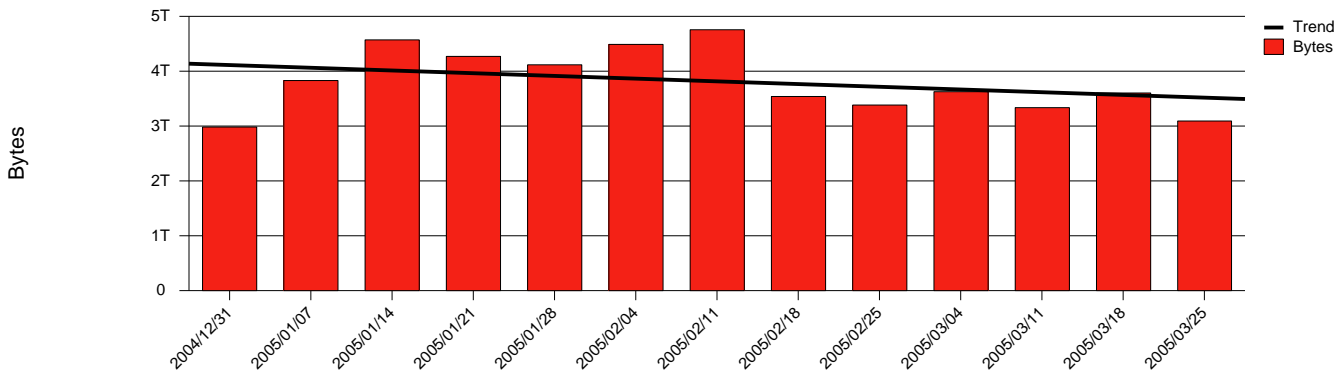

Göteborg, GU - Monthly Health Report

Total Network Volume by Month

Total Network Volume by Week

Total Network Volume by Day

Situations to Watch

Rank	Element Name	Variable	Threshold	Monthly Average		Days to (from) Threshold
			Value	Actual	Predicted	
1	gu2-SRP(In)	Errors (% Frames)	5.000	0.001	0.925	Increasing
2	gu1-SRP(Out)	Volume (Bandwidth %)	80.000	0.944	1.021	Increasing
3	gu1-SRP(In)	Volume (Bandwidth %)	80.000	0.874	0.907	Increasing
4	gu2-SRP(Out)	Volume (Bandwidth %)	80.000	0.002	0.001	Increasing
5	gu1-SRP(In)	Errors (% Frames)	5.000	0.000	0.000	Decreasing
6	gu2-SRP(In)	Volume (Bandwidth %)	80.000	0.021	0.012	Decreasing