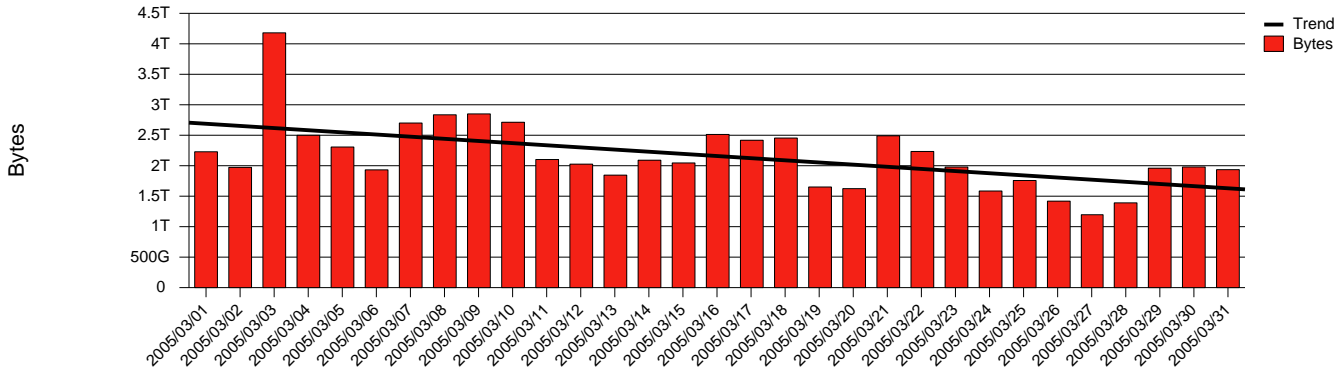

# Göteborg, Chalmers - Monthly Health Report

Total Network Volume by Month

Total Network Volume by Week

Total Network Volume by Day

Situations to Watch

Rank	Element Name	Variable	Threshold	Monthly Average		Days to (from) Threshold
			Value	Actual	Predicted	
1	chalmers1-SRP(Out)	Volume (Bandwidth %)	80.000	2.614	2.667	Increasing
2	chalmers2-SRP(Out)	Volume (Bandwidth %)	80.000	2.587	2.620	Increasing
3	chalmers1-SRP(In)	Volume (Bandwidth %)	80.000	2.116	1.602	Increasing
4	chalmers2-SRP(In)	Volume (Bandwidth %)	80.000	0.735	0.860	Increasing
5	chalmers1-SRP(In)	Errors (% Frames)	5.000	0.000	0.036	Increasing
6	chalmers2-SRP(In)	Errors (% Frames)	5.000	0.000	0.000	Decreasing