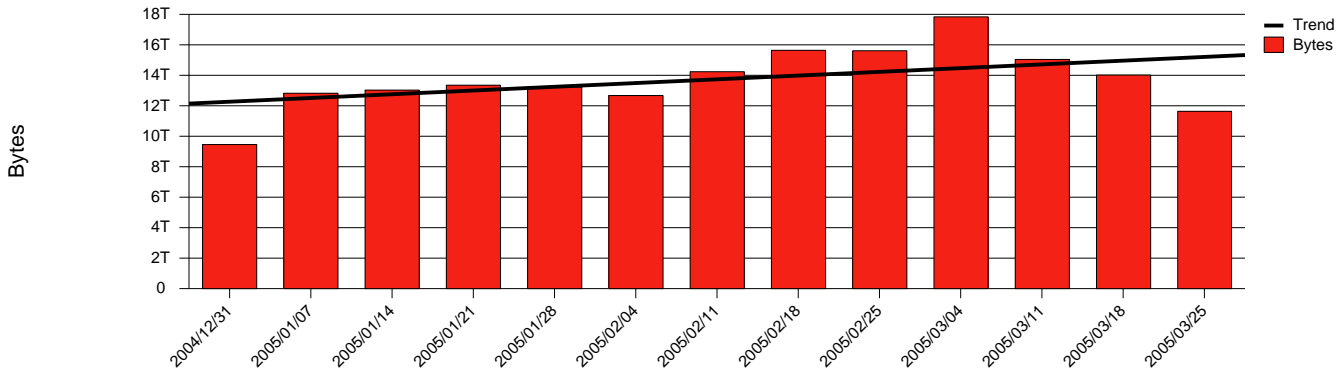

# Göteborg, Chalmers - Monthly Health Report

Total Network Volume by Month

Total Network Volume by Week

Total Network Volume by Day

Situations to Watch

Rank	Element Name	Variable	Threshold	Monthly Average		Days to (from) Threshold
			Value	Actual	Predicted	
1	chalmers1-SRP(Out)	Volume (Bandwidth %)	80.000	2.614	2.667	Increasing
2	chalmers2-SRP(Out)	Volume (Bandwidth %)	80.000	2.587	2.620	Increasing
3	chalmers1-SRP(In)	Volume (Bandwidth %)	80.000	2.116	1.602	Increasing
4	chalmers2-SRP(In)	Volume (Bandwidth %)	80.000	0.735	0.860	Increasing
5	chalmers1-SRP(In)	Errors (% Frames)	5.000	0.000	0.036	Increasing
6	chalmers2-SRP(In)	Errors (% Frames)	5.000	0.000	0.000	Decreasing