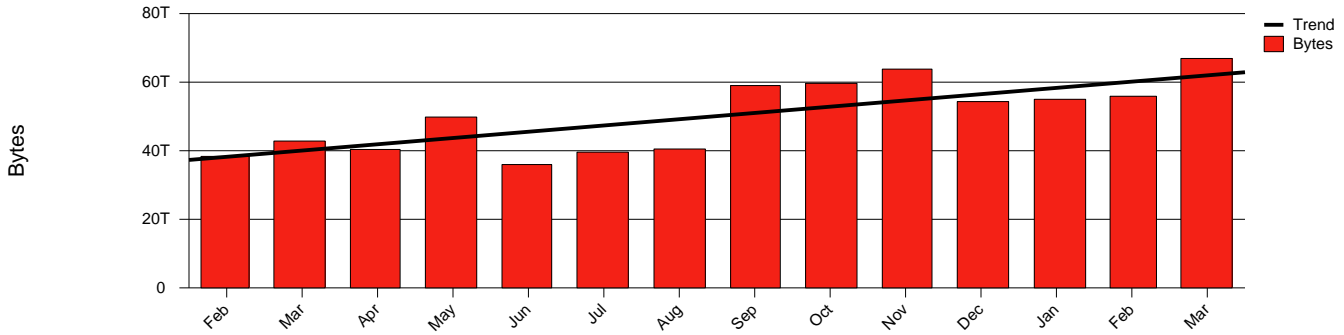

# Göteborg, Chalmers - Monthly Health Report

Total Network Volume by Month

Total Network Volume by Week

Total Network Volume by Day

Situations to Watch

Rank	Element Name	Variable	Threshold	Monthly Average		Days to (from) Threshold
			Value	Actual	Predicted	
1	chalmers1-SRP(Out)	Volume (Bandwidth %)	80.000	2.614	2.667	Increasing
2	chalmers2-SRP(Out)	Volume (Bandwidth %)	80.000	2.587	2.620	Increasing
3	chalmers1-SRP(In)	Volume (Bandwidth %)	80.000	2.116	1.602	Increasing
4	chalmers2-SRP(In)	Volume (Bandwidth %)	80.000	0.735	0.860	Increasing
5	chalmers1-SRP(In)	Errors (% Frames)	5.000	0.000	0.036	Increasing
6	chalmers2-SRP(In)	Errors (% Frames)	5.000	0.000	0.000	Decreasing