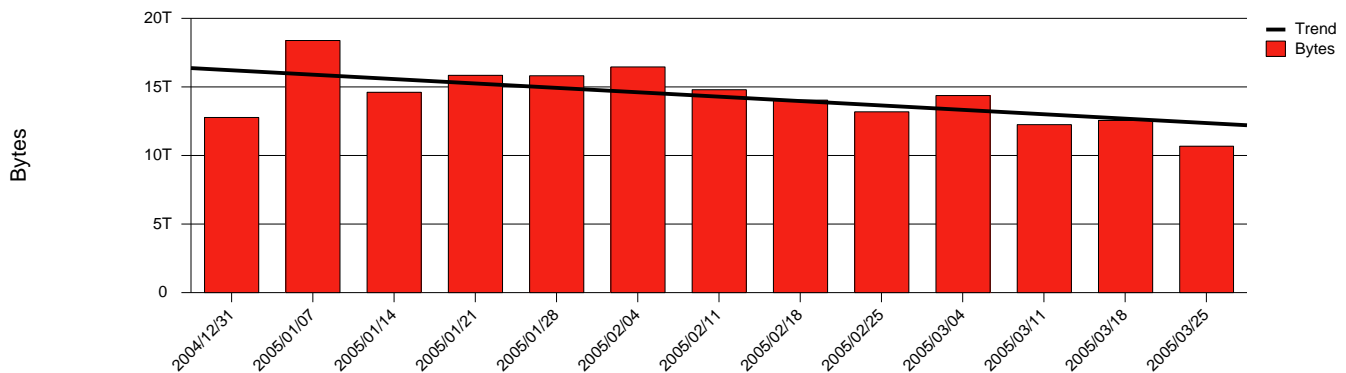

Gävle, HIG - Monthly Health Report

Total Network Volume by Month

Total Network Volume by Week

Total Network Volume by Day

Situations to Watch

| Rank | Element Name | Variable | Threshold | Monthly Average | | Days to (from) |
|------|---------------|-----------------------|-----------|-----------------|-----------|----------------|
| | | | Value | Actual | Predicted | Threshold |
| 1 | hig1-SRP(In) | Volume (Bandwidth %) | 80.000 | 1.265 | 2.569 | Increasing |
| 2 | hig2-SRP(In) | Errors (% Frames) | 5.000 | 0.000 | 0.076 | Increasing |
| 3 | hig1-SRP(Out) | Volume (Bandwidth %) | 80.000 | 2.968 | 2.747 | Increasing |
| 4 | hig1-SRP(Out) | Discards (% Frames) | 10.000 | 0.000 | 0.000 | Increasing |
| 5 | hig2-SRP(In) | Volume (Bandwidth %) | 80.000 | 1.131 | 0.000 | Decreasing |
| 6 | hig2-SRP(Out) | Volume (Bandwidth %) | 80.000 | 1.375 | 1.884 | Decreasing |
| 7 | hig1-SRP(In) | Errors (% Frames) | 5.000 | 0.000 | 0.004 | Decreasing |