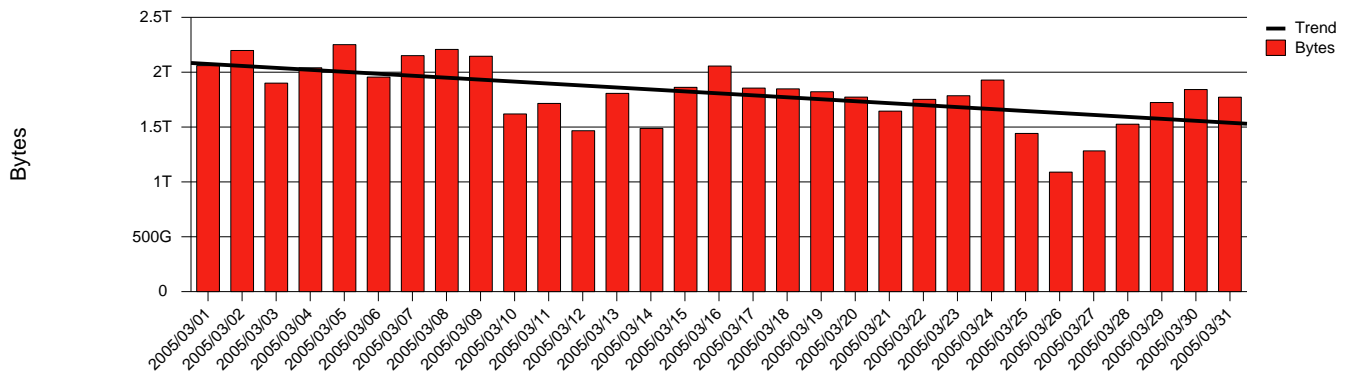

Gävle, HIG - Monthly Health Report

Total Network Volume by Month

Total Network Volume by Week

Total Network Volume by Day

Situations to Watch

| Rank | Element Name | Variable | Threshold | Monthly Average | | Days to (from) |
|------|---------------|-----------------------|-----------|-----------------|-----------|----------------|
| | | | Value | Actual | Predicted | Threshold |
| 1 | hig1-SRP(In) | Volume (Bandwidth %) | 80.000 | 1.265 | 2.569 | Increasing |
| 2 | hig2-SRP(In) | Errors (% Frames) | 5.000 | 0.000 | 0.076 | Increasing |
| 3 | hig1-SRP(Out) | Volume (Bandwidth %) | 80.000 | 2.968 | 2.747 | Increasing |
| 4 | hig1-SRP(Out) | Discards (% Frames) | 10.000 | 0.000 | 0.000 | Increasing |
| 5 | hig2-SRP(In) | Volume (Bandwidth %) | 80.000 | 1.131 | 0.000 | Decreasing |
| 6 | hig2-SRP(Out) | Volume (Bandwidth %) | 80.000 | 1.375 | 1.884 | Decreasing |
| 7 | hig1-SRP(In) | Errors (% Frames) | 5.000 | 0.000 | 0.004 | Decreasing |