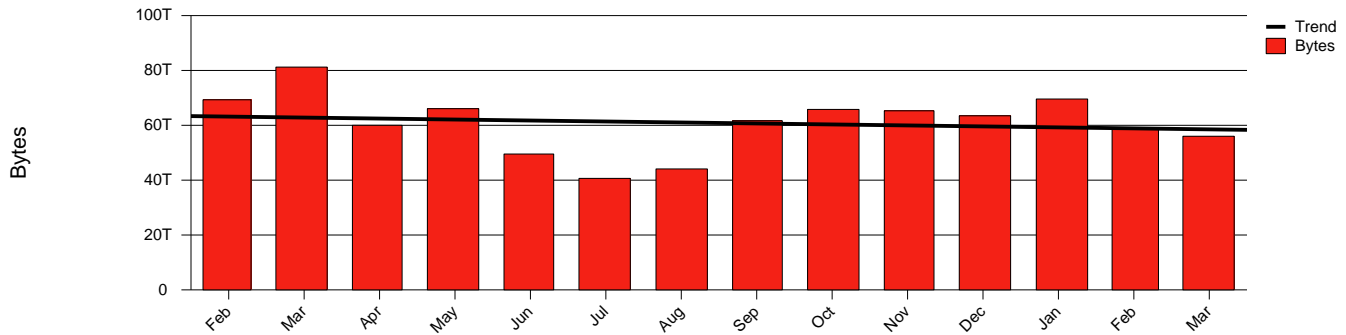

Gävle, HIG - Monthly Health Report

Total Network Volume by Month

Total Network Volume by Week

Total Network Volume by Day

Situations to Watch

| Rank | Element Name | Variable | Threshold | Monthly Average | | Days to (from) |
|------|---------------|-----------------------|-----------|-----------------|-----------|----------------|
| | | | Value | Actual | Predicted | Threshold |
| 1 | hig1-SRP(In) | Volume (Bandwidth %) | 80.000 | 1.265 | 2.569 | Increasing |
| 2 | hig2-SRP(In) | Errors (% Frames) | 5.000 | 0.000 | 0.076 | Increasing |
| 3 | hig1-SRP(Out) | Volume (Bandwidth %) | 80.000 | 2.968 | 2.747 | Increasing |
| 4 | hig1-SRP(Out) | Discards (% Frames) | 10.000 | 0.000 | 0.000 | Increasing |
| 5 | hig2-SRP(In) | Volume (Bandwidth %) | 80.000 | 1.131 | 0.000 | Decreasing |
| 6 | hig2-SRP(Out) | Volume (Bandwidth %) | 80.000 | 1.375 | 1.884 | Decreasing |
| 7 | hig1-SRP(In) | Errors (% Frames) | 5.000 | 0.000 | 0.004 | Decreasing |