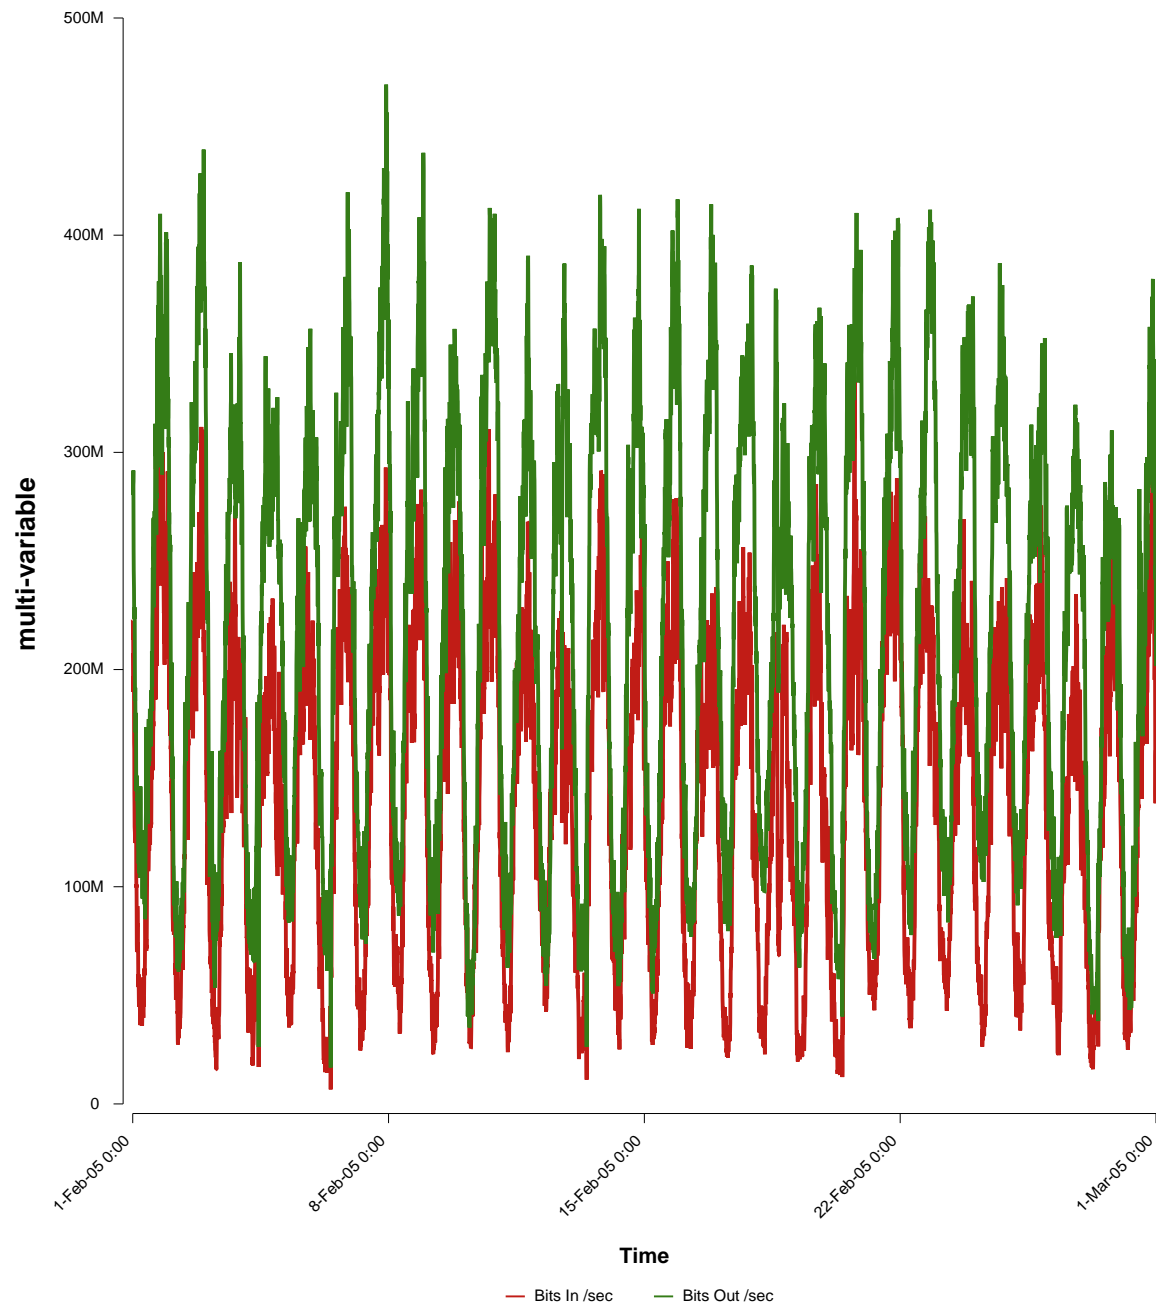

# eHealth Trend Report

Divide by Time

## SUNET-A-VAXJO-VXU

From: 2005/02/01 00:00  
To: 2005/02/28 23:59

Created: 2005/03/02 07:31:06