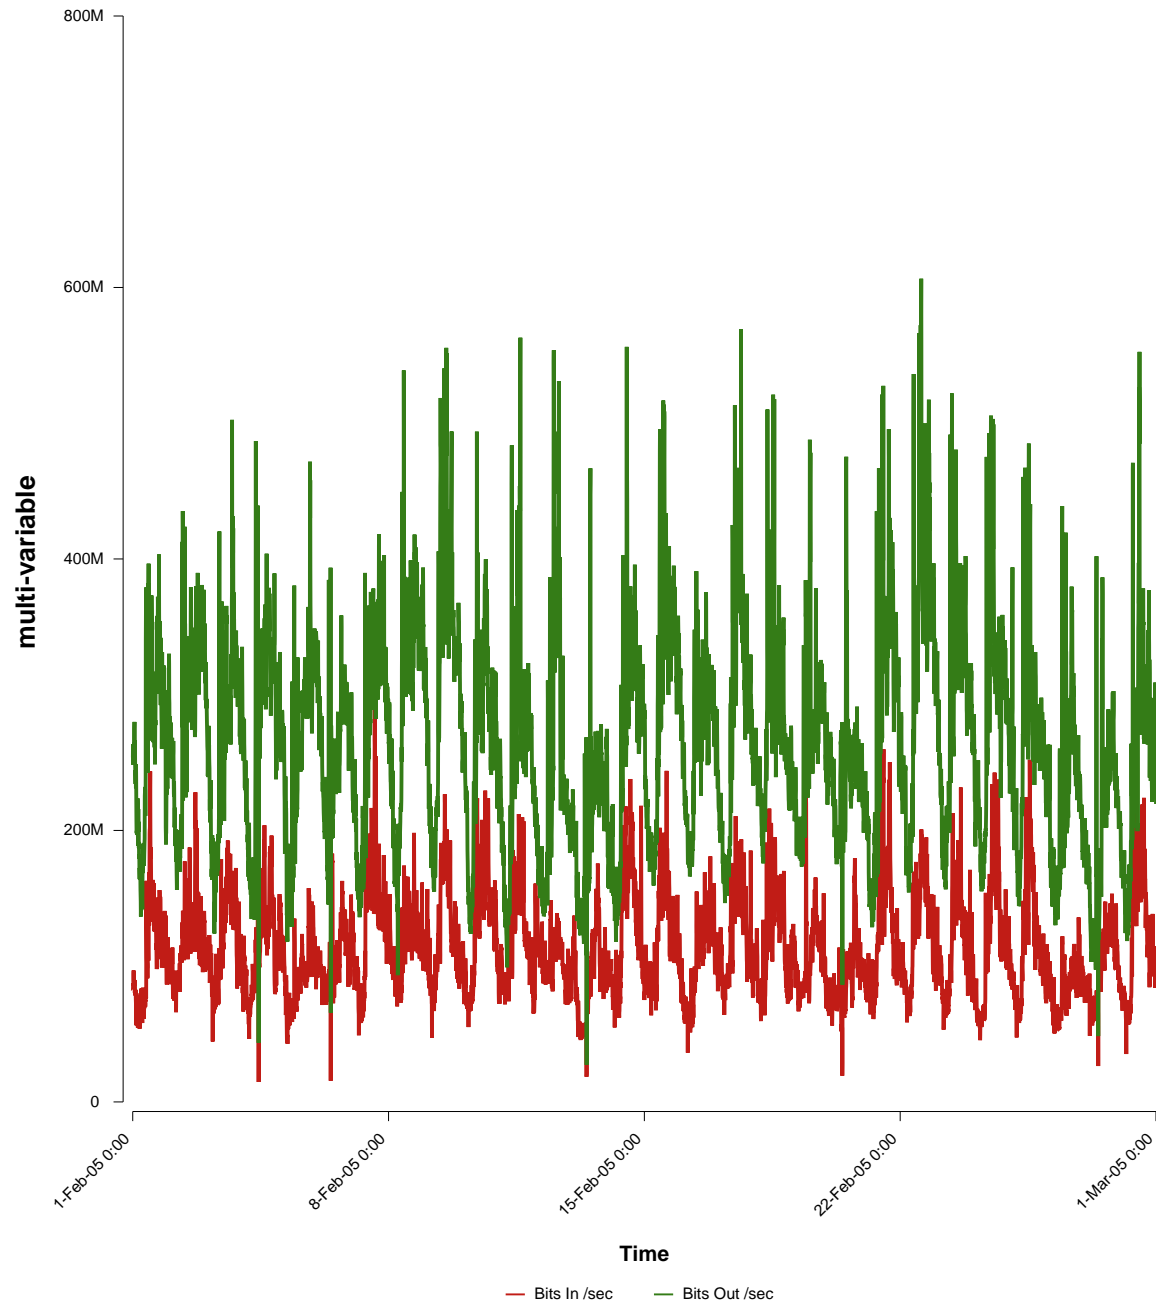

eHealth Trend Report

Divide by Time

SUNET-A-UMEA-UMU

From: 2005/02/01 00:00
To: 2005/02/28 23:59

Created: 2005/03/02 06:51:01