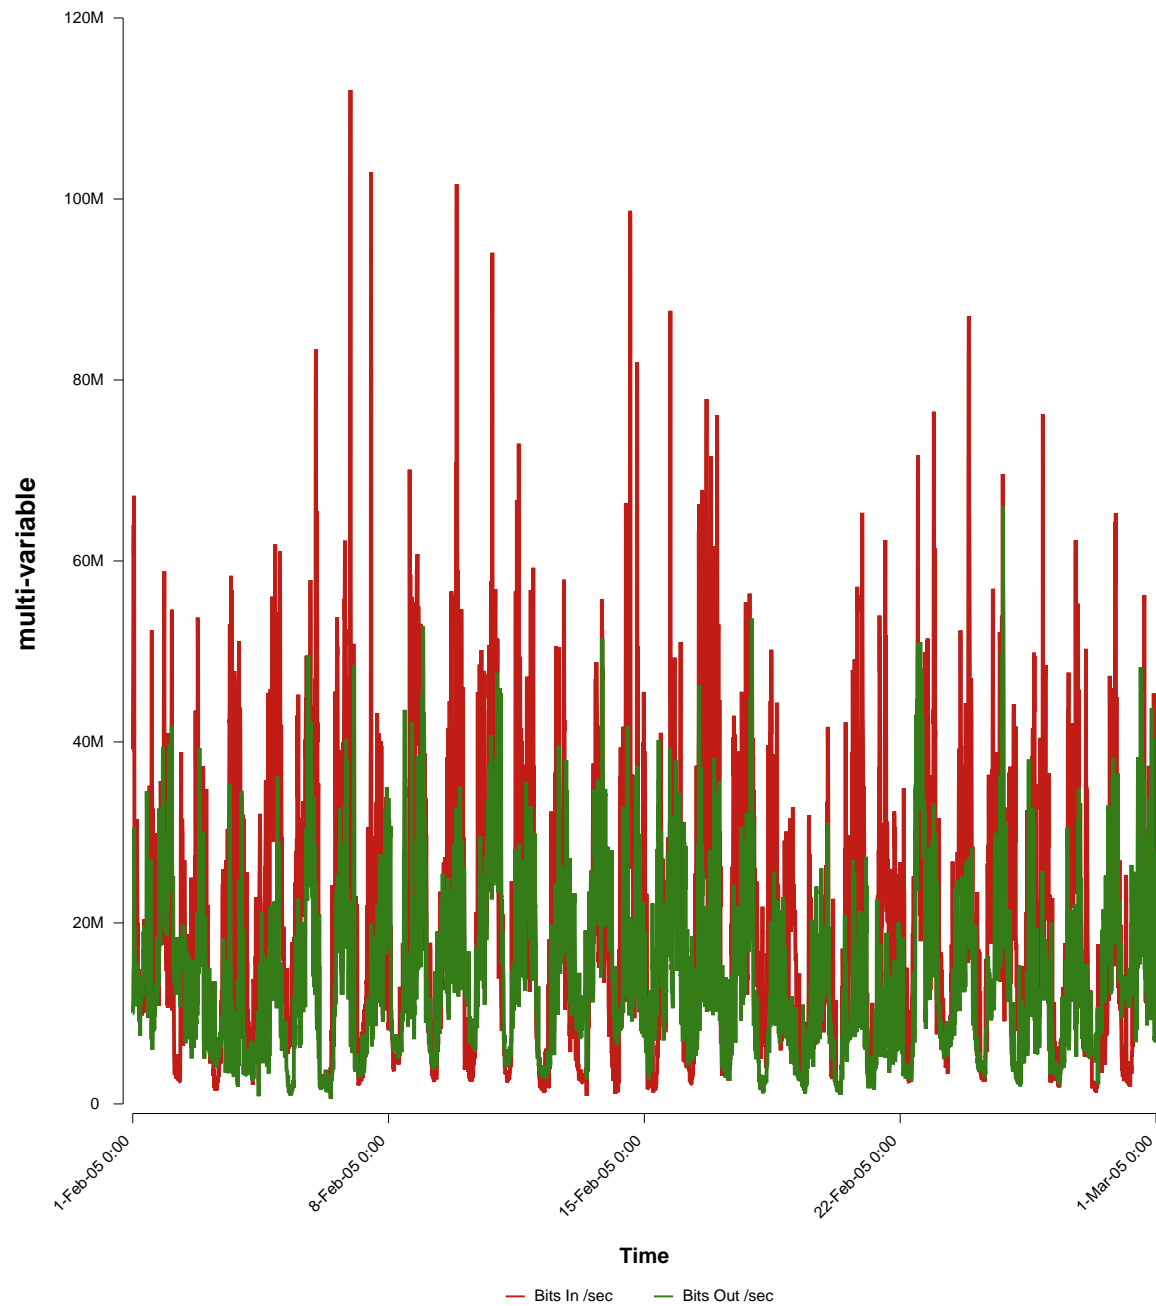

eHealth Trend Report

Divide by Time

SUNET-A-TROLLHATTAN-HTU

From: 2005/02/01 00:00
To: 2005/02/28 23:59

Created: 2005/03/02 06:41:01