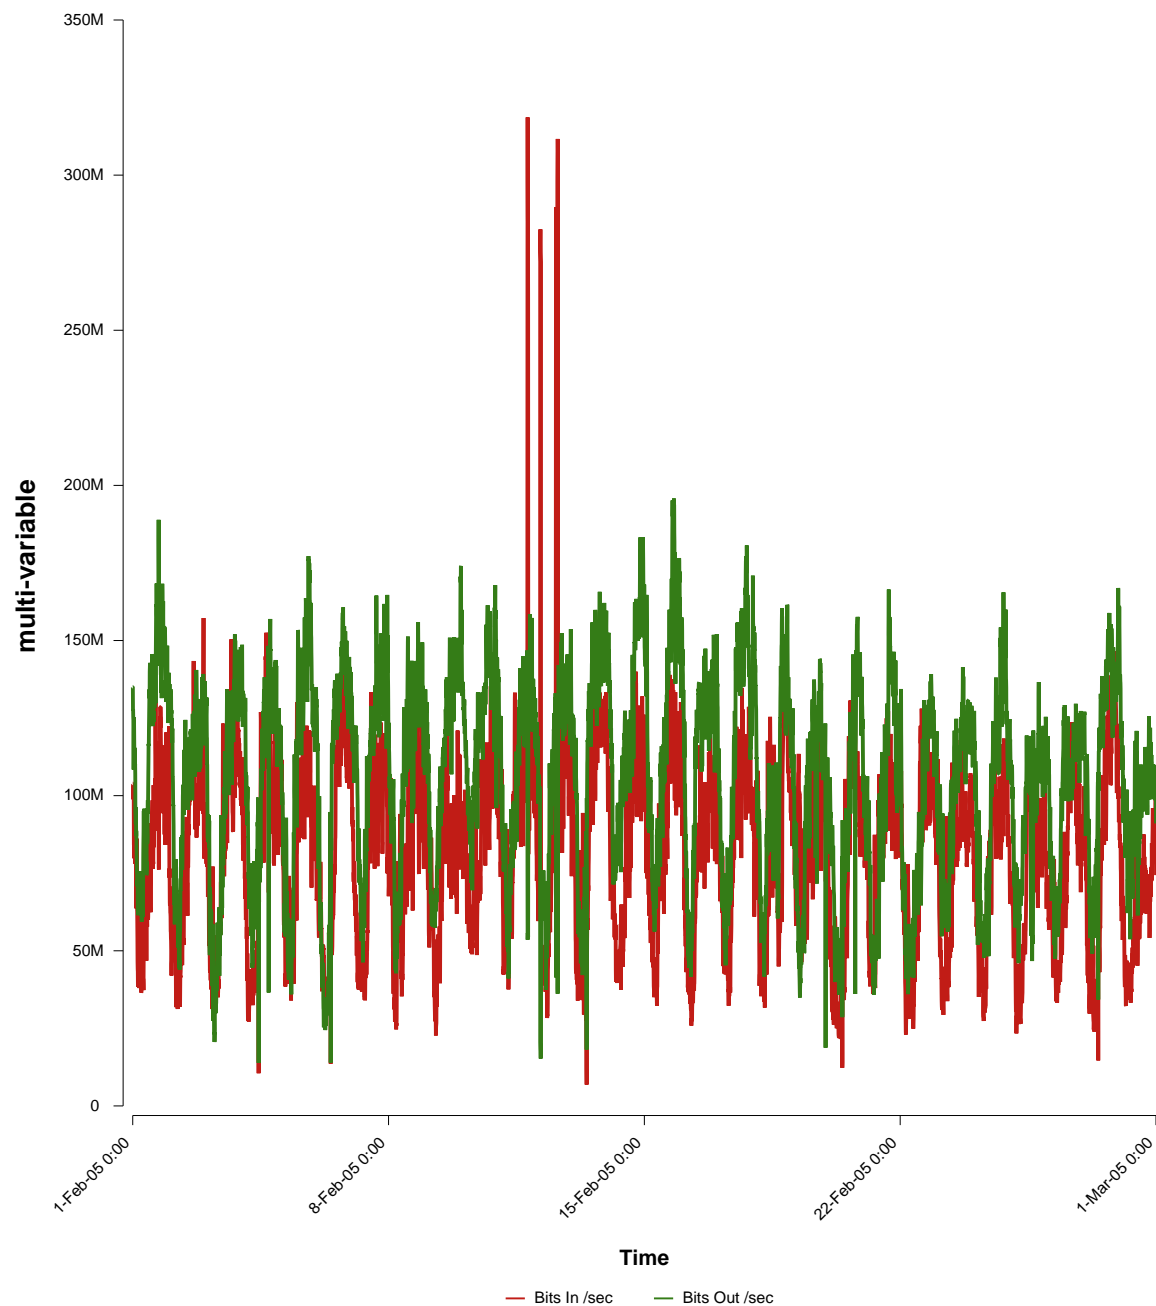

eHealth Trend Report

Divide by Time

SUNET-A-SUNDSVALL-MH

From: 2005/02/01 00:00
To: 2005/02/28 23:59

Created: 2005/03/02 06:31:04