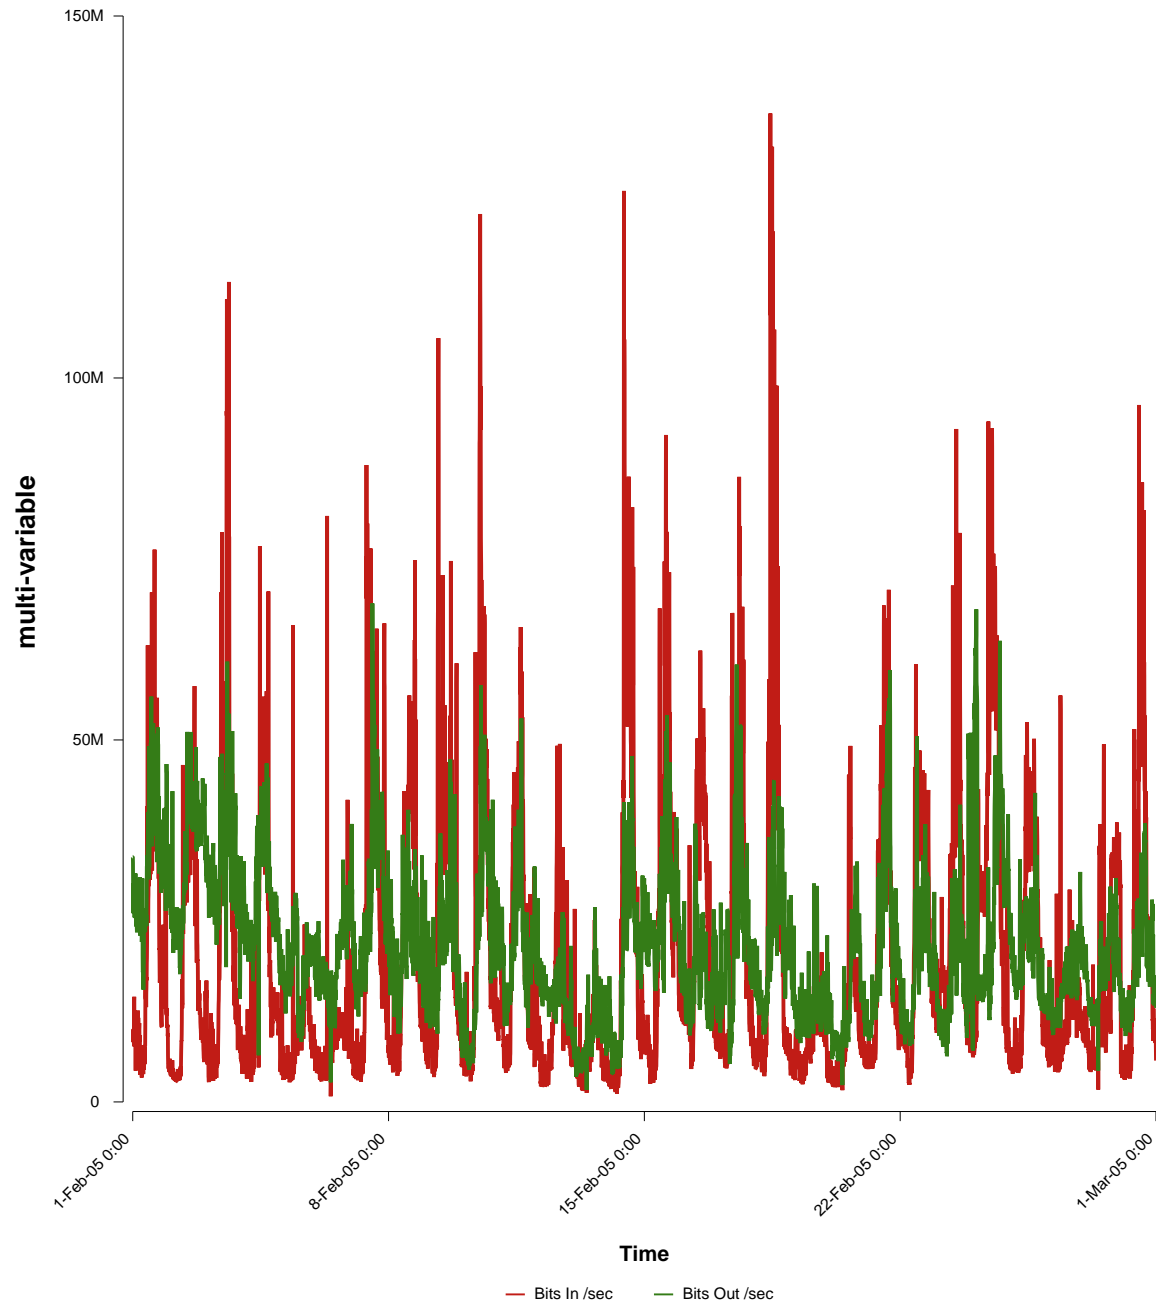

# eHealth Trend Report

Divide by Time

## SUNET-A-STHLM-SU

From: 2005/02/01 00:00  
To: 2005/02/28 23:59

Created: 2005/03/02 06:21:05