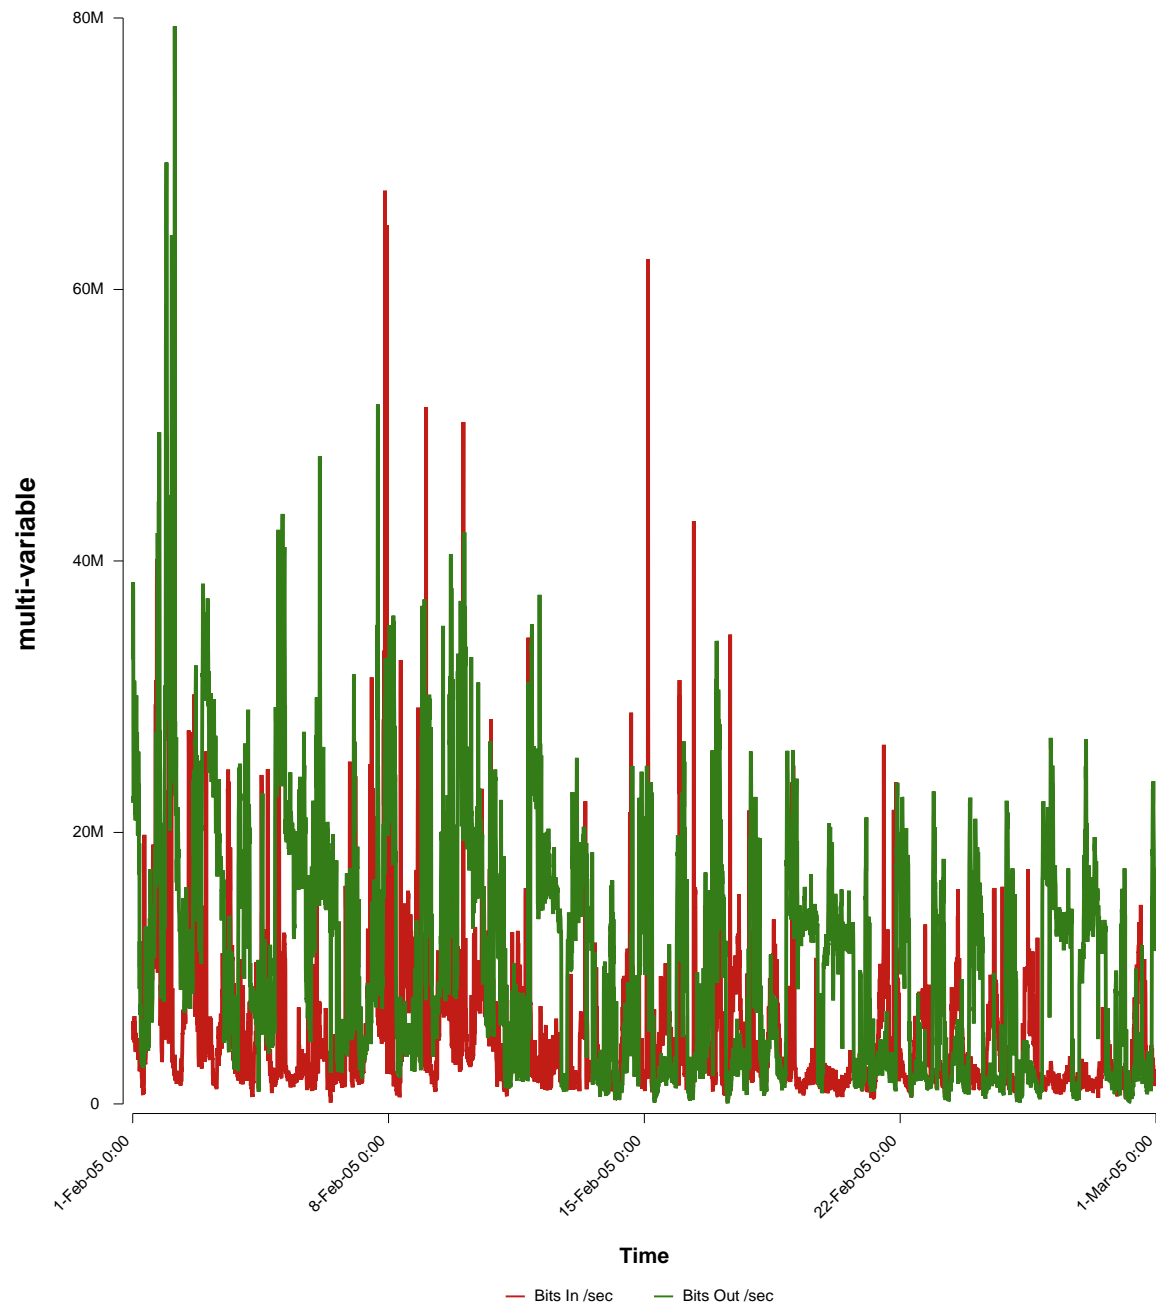

eHealth Trend Report

Divide by Time

SUNET-A-STHLM-SH

From: 2005/02/01 00:00
To: 2005/02/28 23:59

Created: 2005/03/02 06:11:01