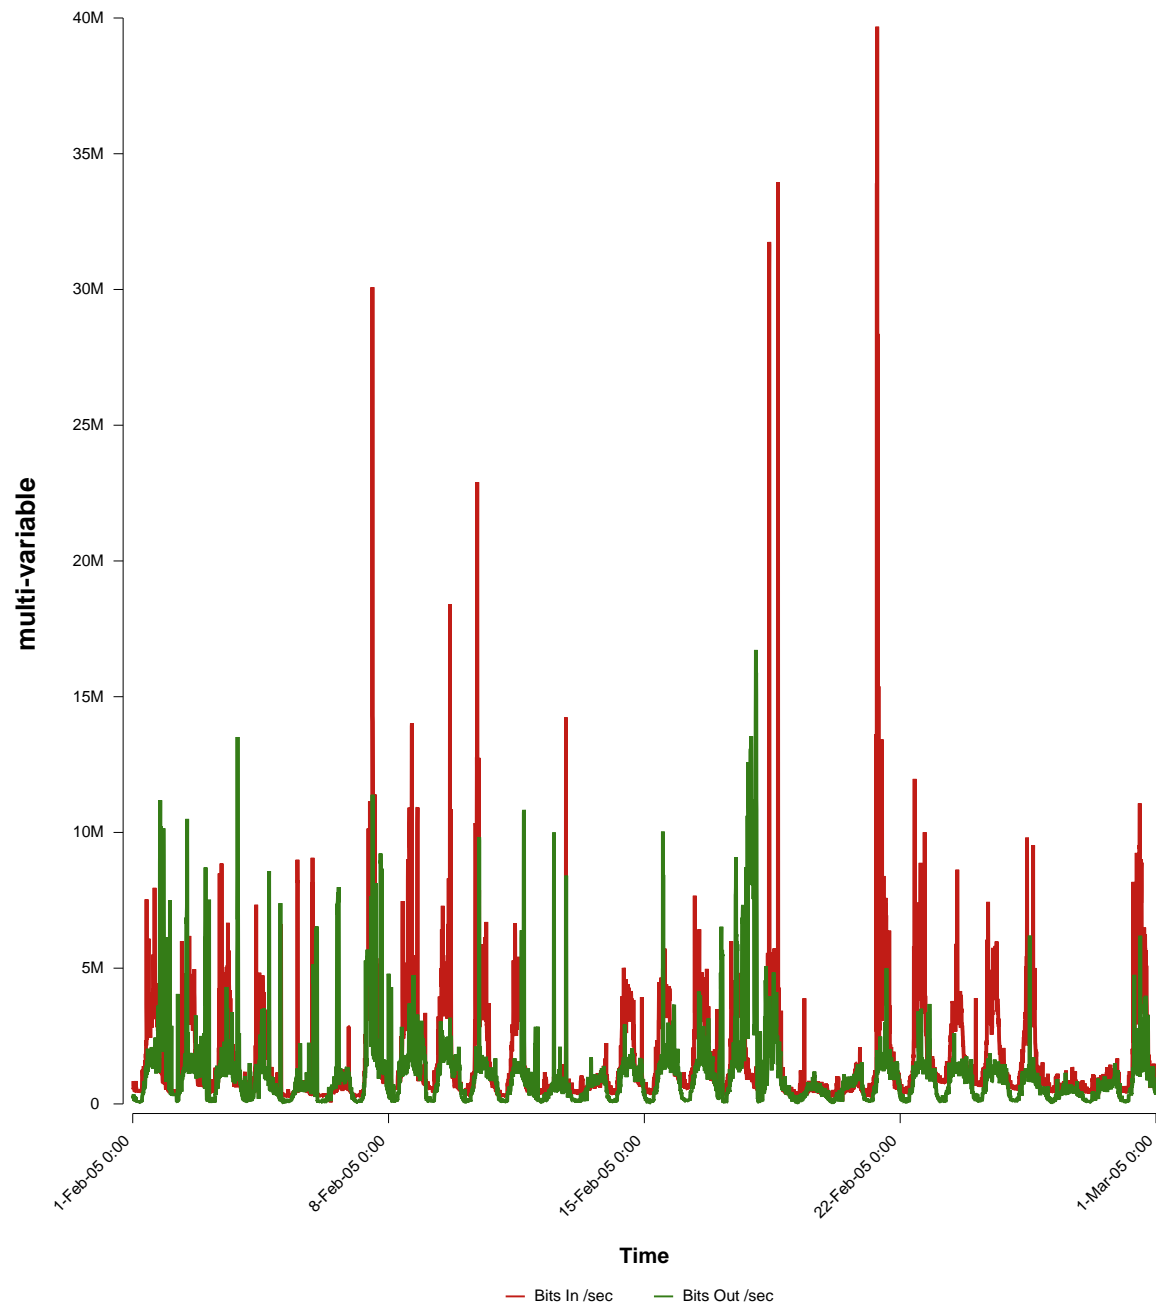

eHealth Trend Report

Divide by Time

SUNET-A-STHLM-LHS

From: 2005/02/01 00:00
To: 2005/02/28 23:59

Created: 2005/03/02 06:01:05