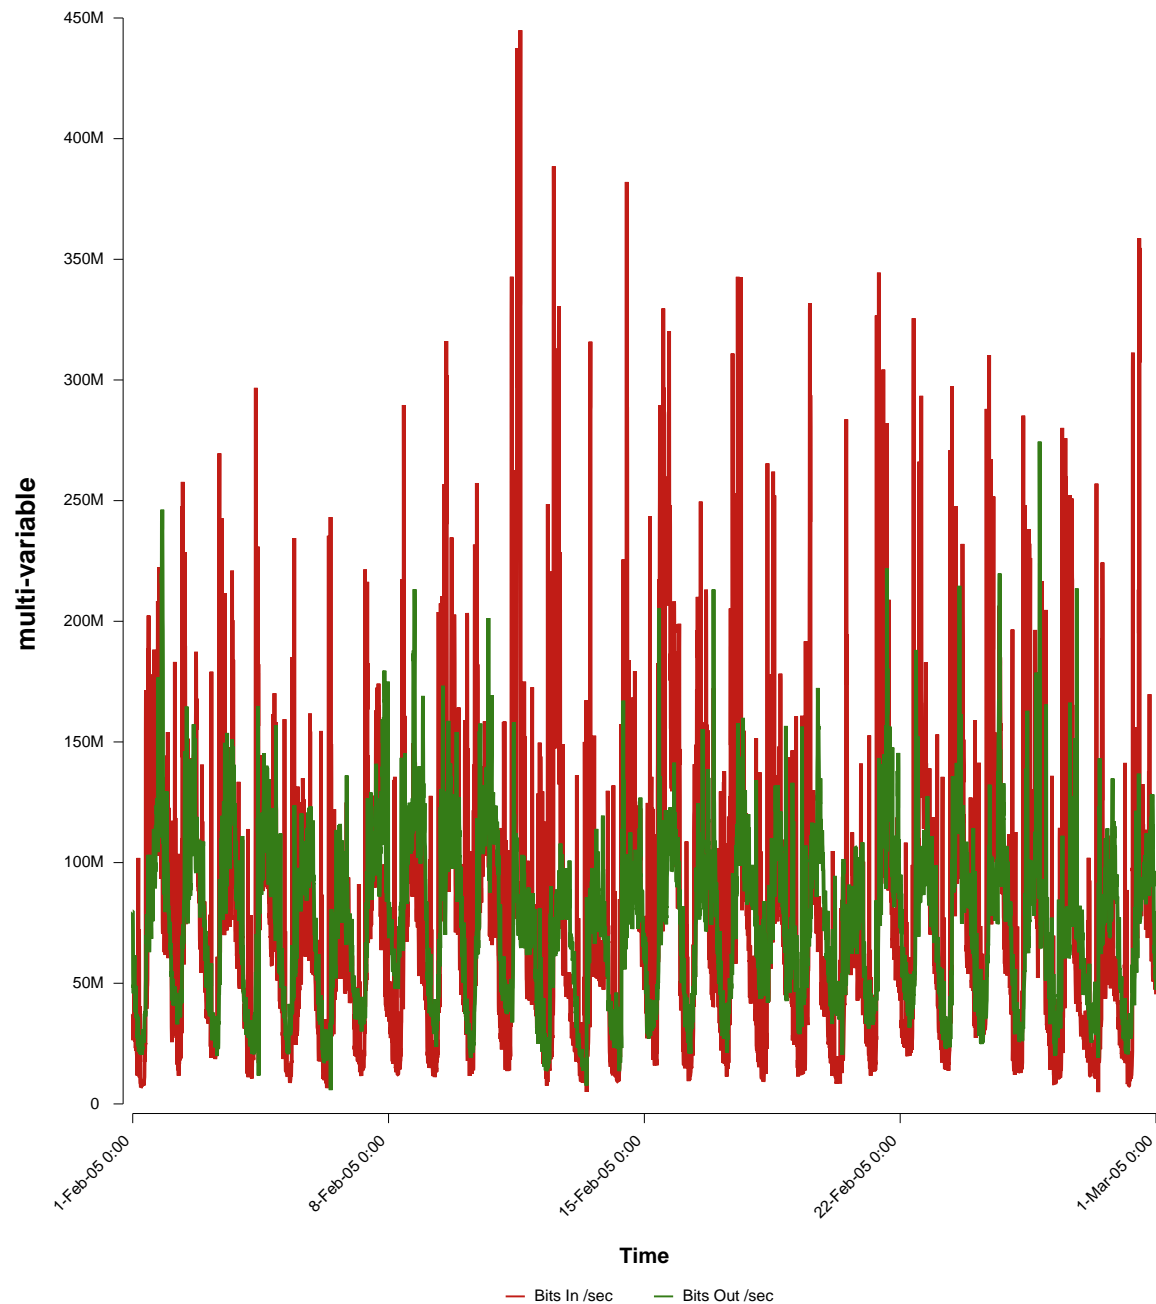

eHealth Trend Report

Divide by Time

SUNET-A-STHLM-KTH

From: 2005/02/01 00:00
To: 2005/02/28 23:59

Created: 2005/03/02 05:51:01