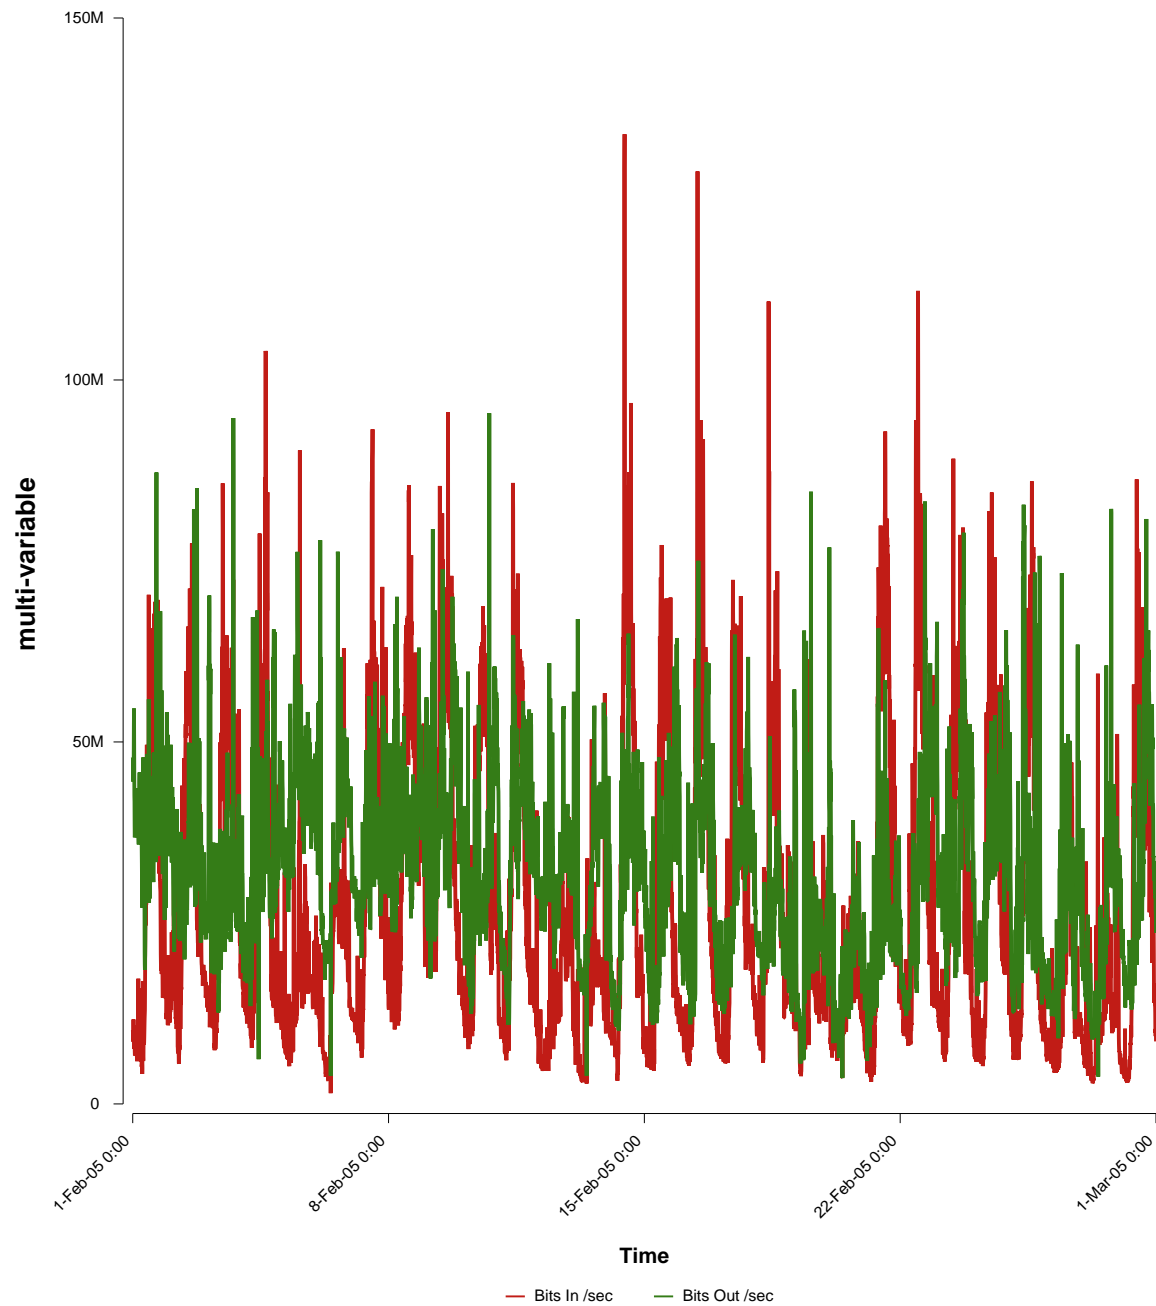

# eHealth Trend Report

Divide by Time

## SUNET-A-STHLM-KI

From: 2005/02/01 00:00  
To: 2005/02/28 23:59

Created: 2005/03/02 05:41:00