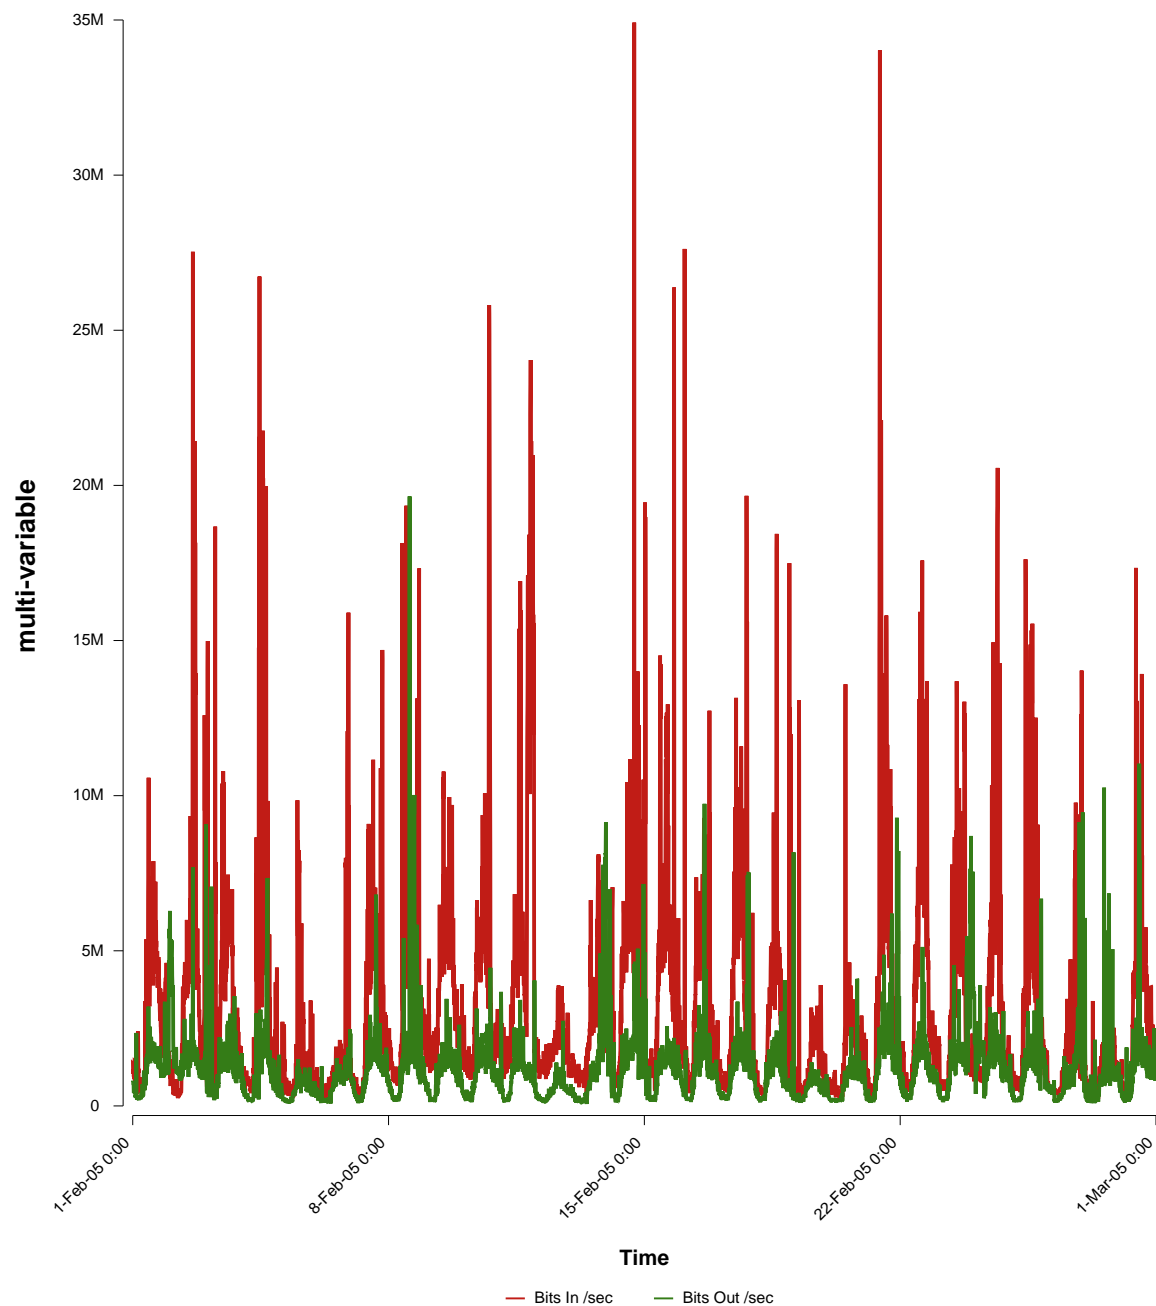

## SUNET-A-STHLM-HHS

From: 2005/02/01 00:00  
To: 2005/02/28 23:59

Created: 2005/03/02 05:31:03