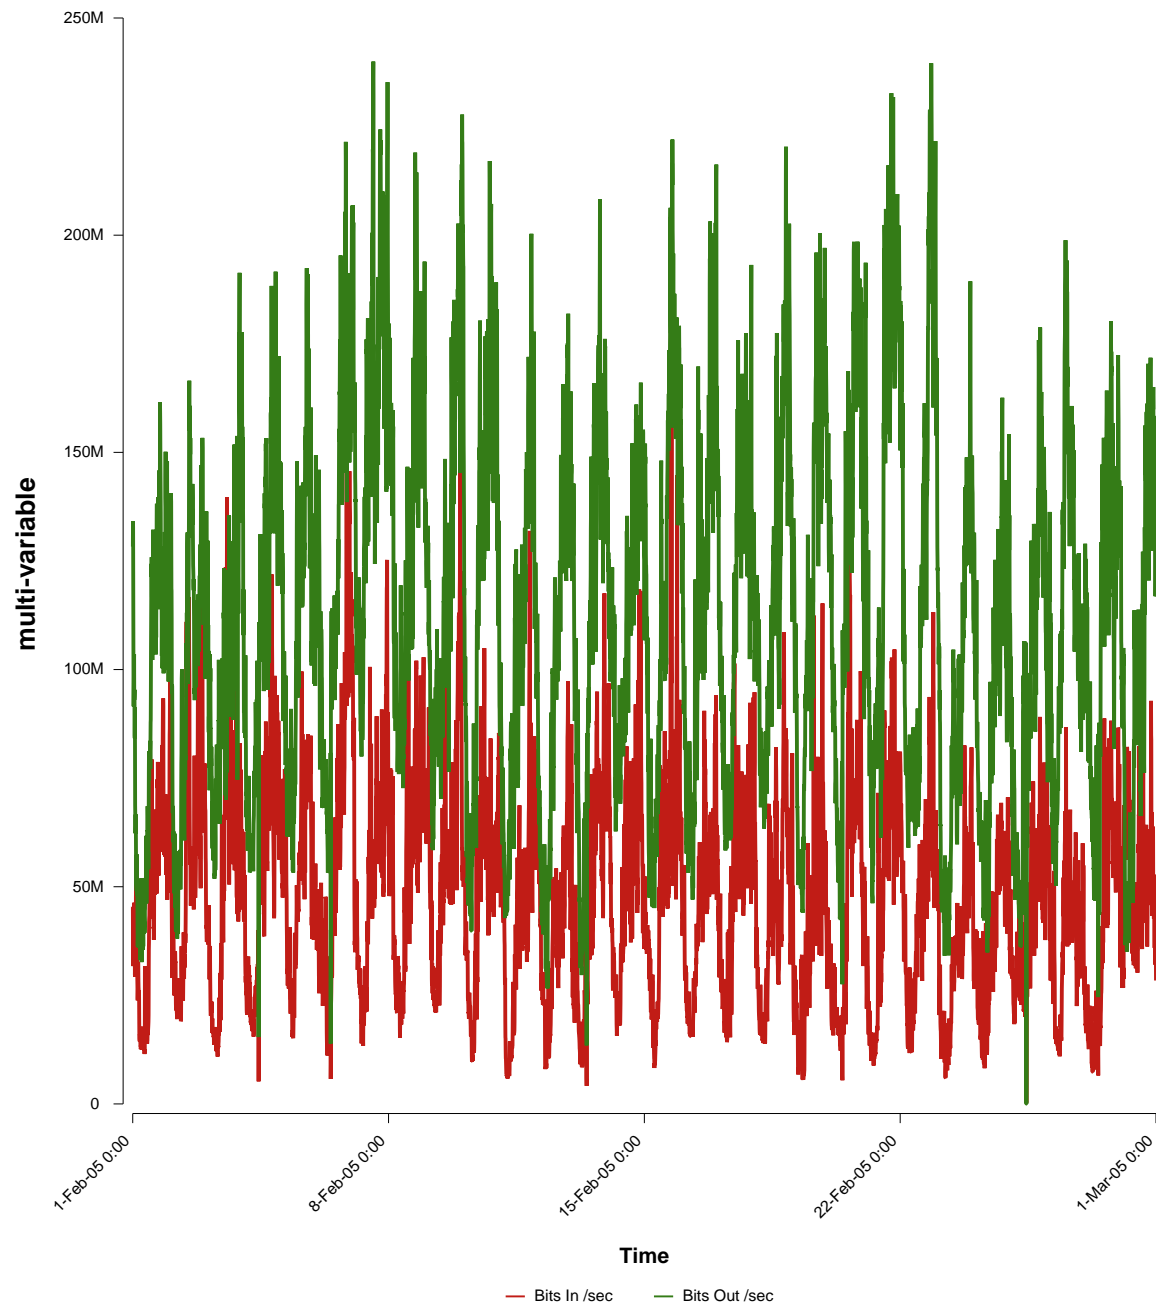

eHealth Trend Report

Divide by Time

SUNET-A-SKOVDE-HIS

From: 2005/02/01 00:00
To: 2005/02/28 23:59

Created: 2005/03/02 05:21:05