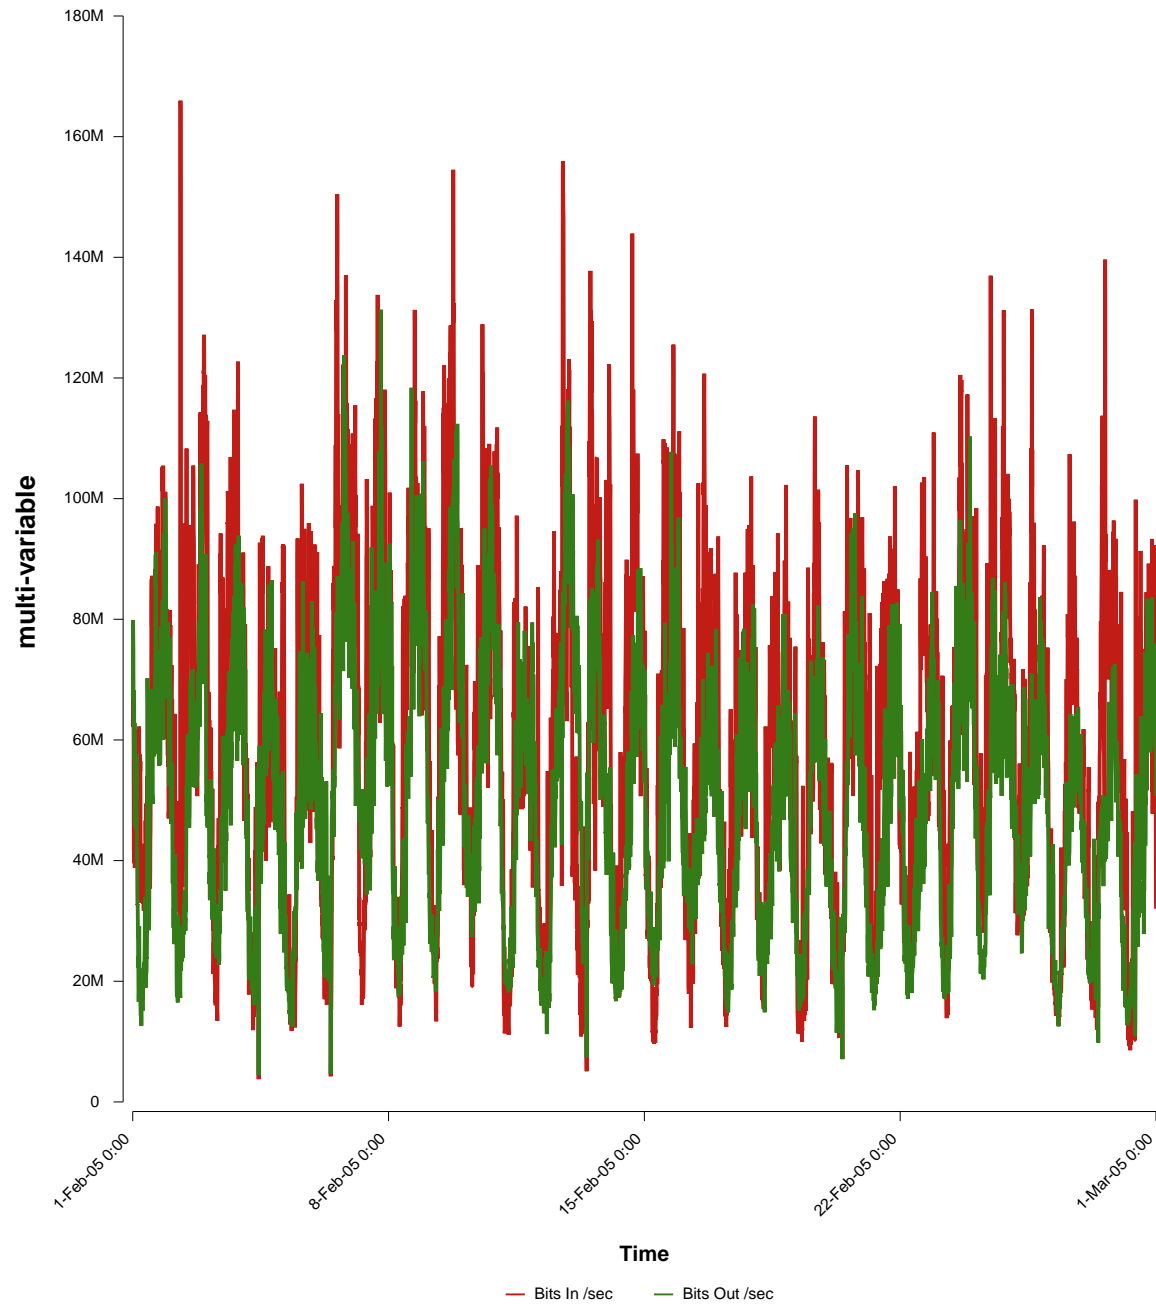

# eHealth Trend Report

Divide by Time

## SUNET-A-RONNEBY-BTH

From: 2005/02/01 00:00  
To: 2005/02/28 23:59

Created: 2005/03/02 05:11:01