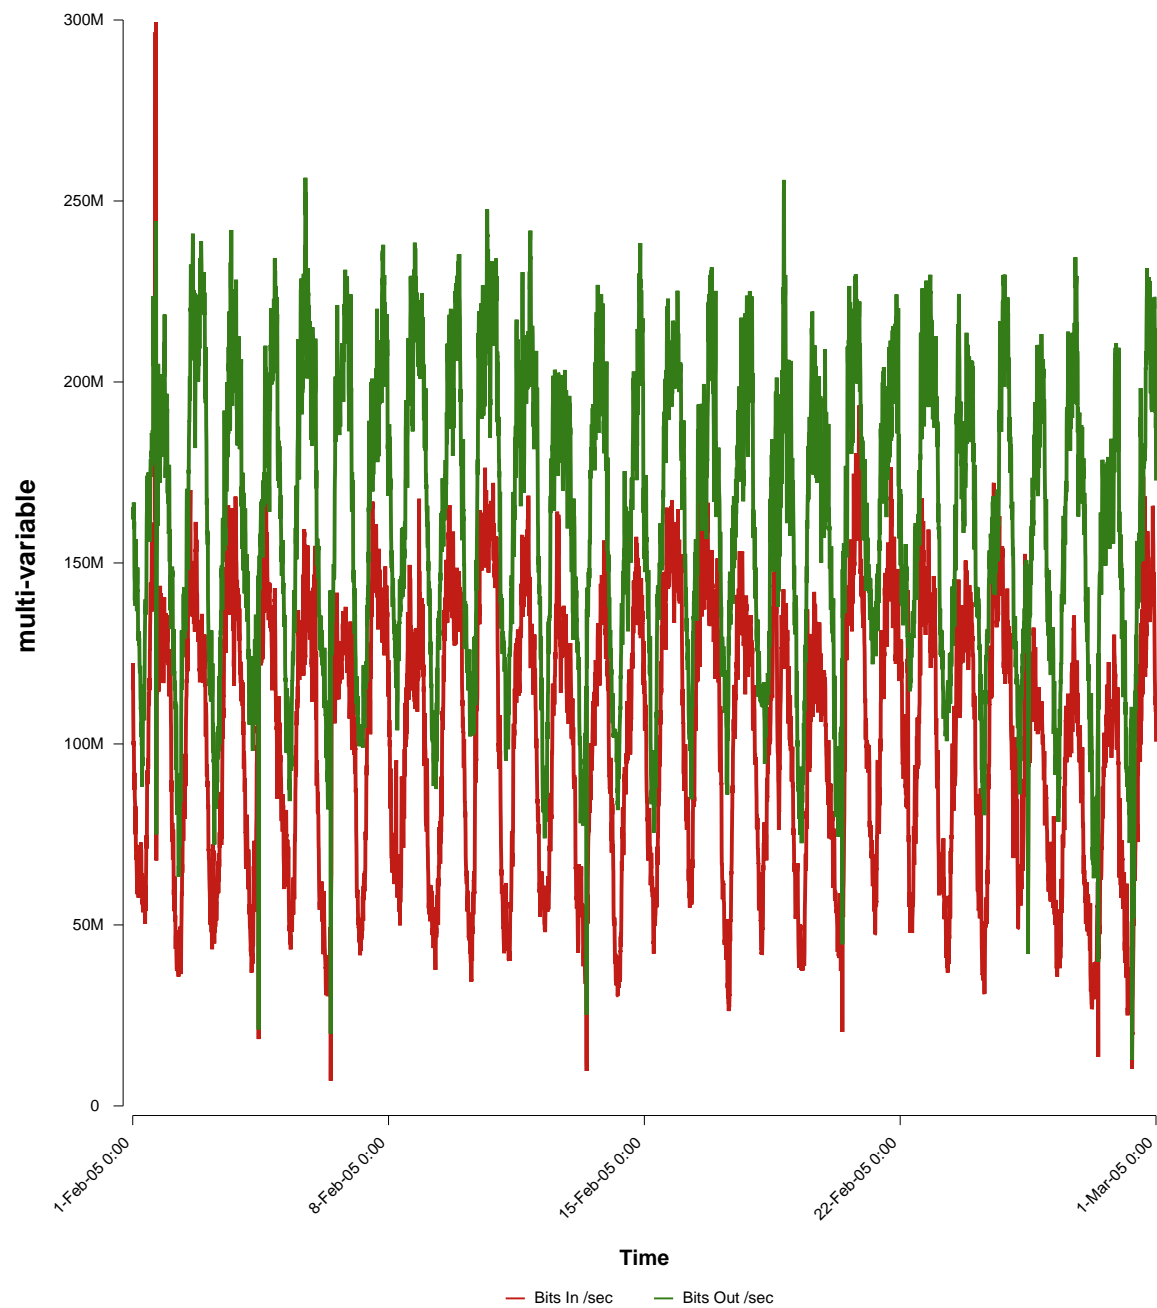

eHealth Trend Report

Divide by Time

SUNET-A-OREBRO-ORU

From: 2005/02/01 00:00
To: 2005/02/28 23:59

Created: 2005/03/02 05:01:05