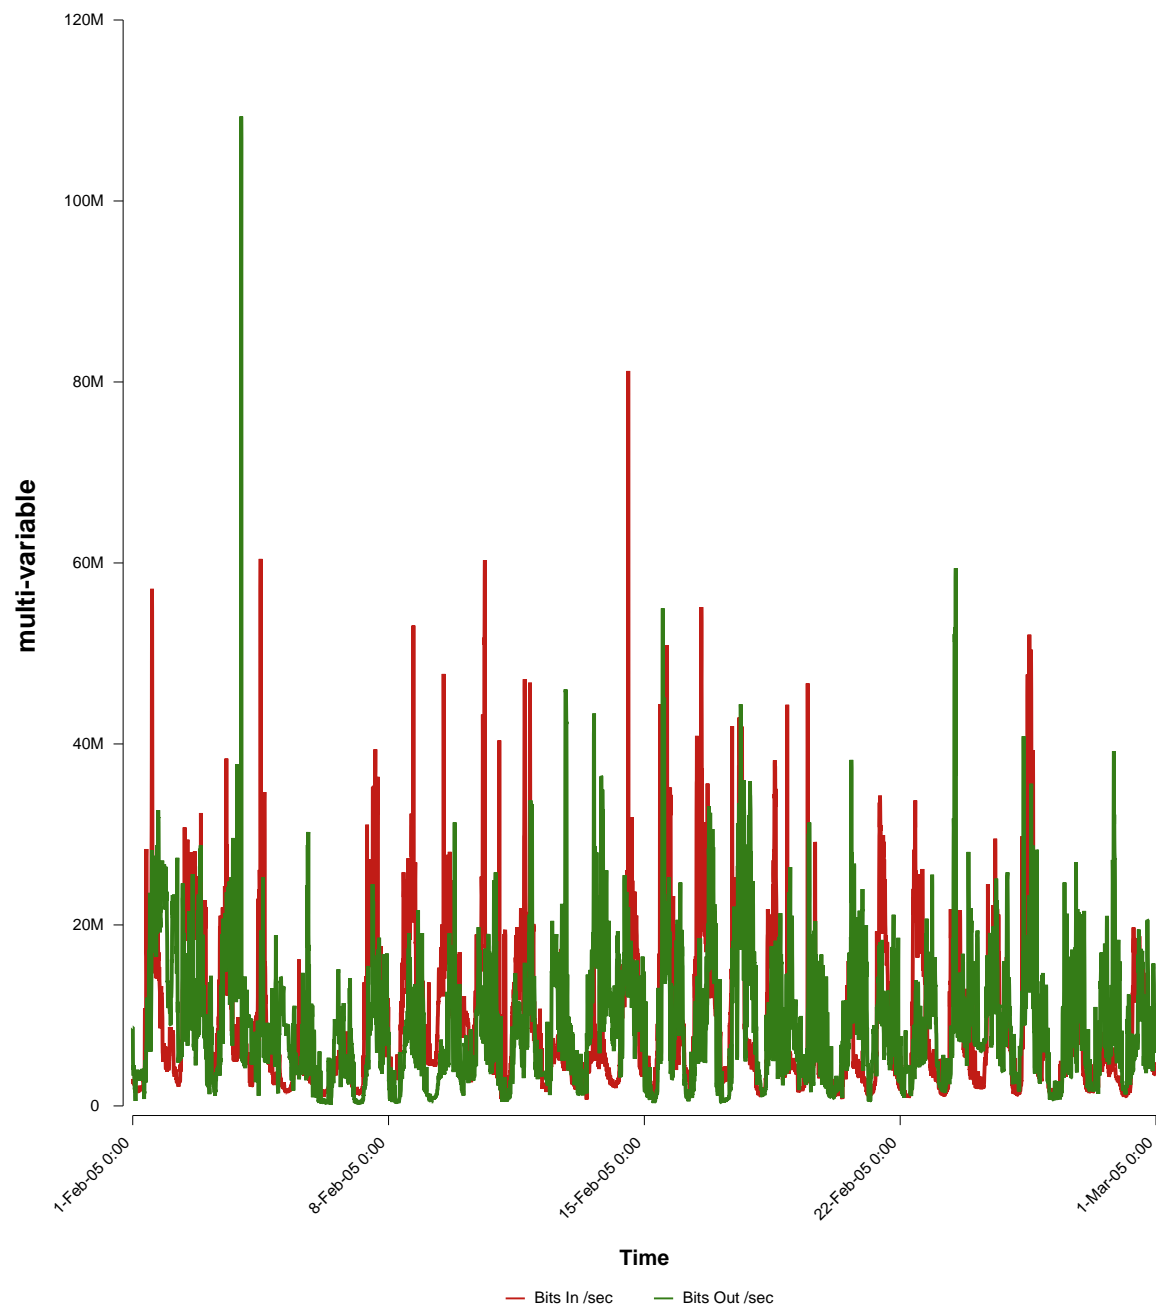

eHealth Trend Report

Divide by Time

SUNET-A-MALMO-MAH

From: 2005/02/01 00:00
To: 2005/02/28 23:59

Created: 2005/03/02 04:51:04