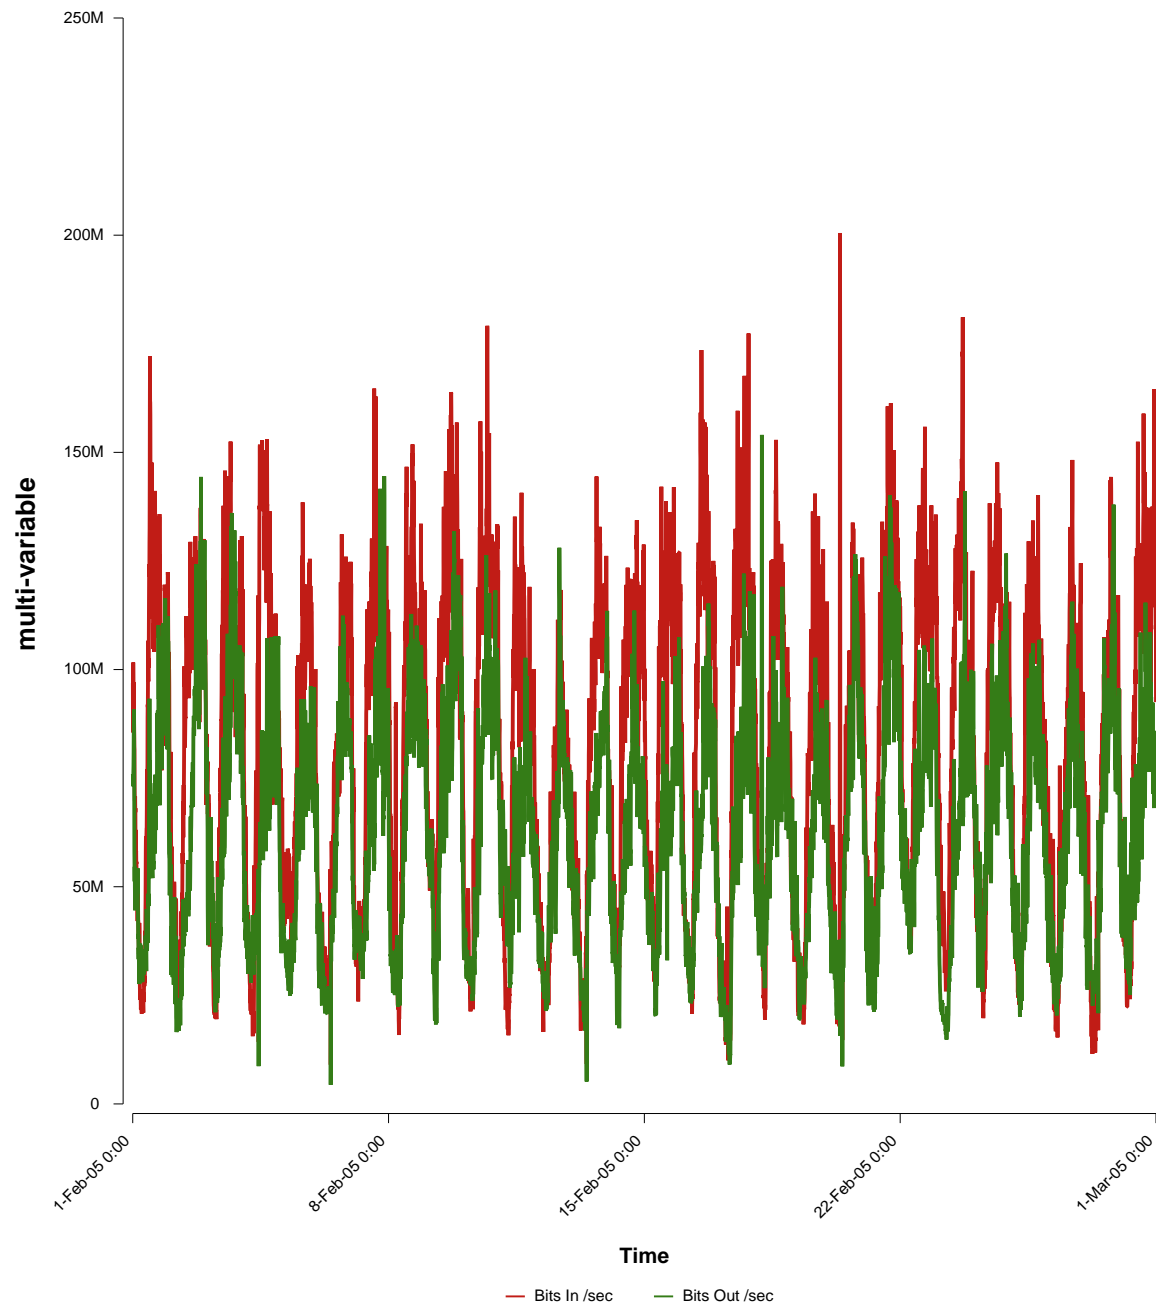

# eHealth Trend Report

Divide by Time

## SUNET-A-LUND-LU

From: 2005/02/01 00:00  
To: 2005/02/28 23:59

Created: 2005/03/02 04:51:03