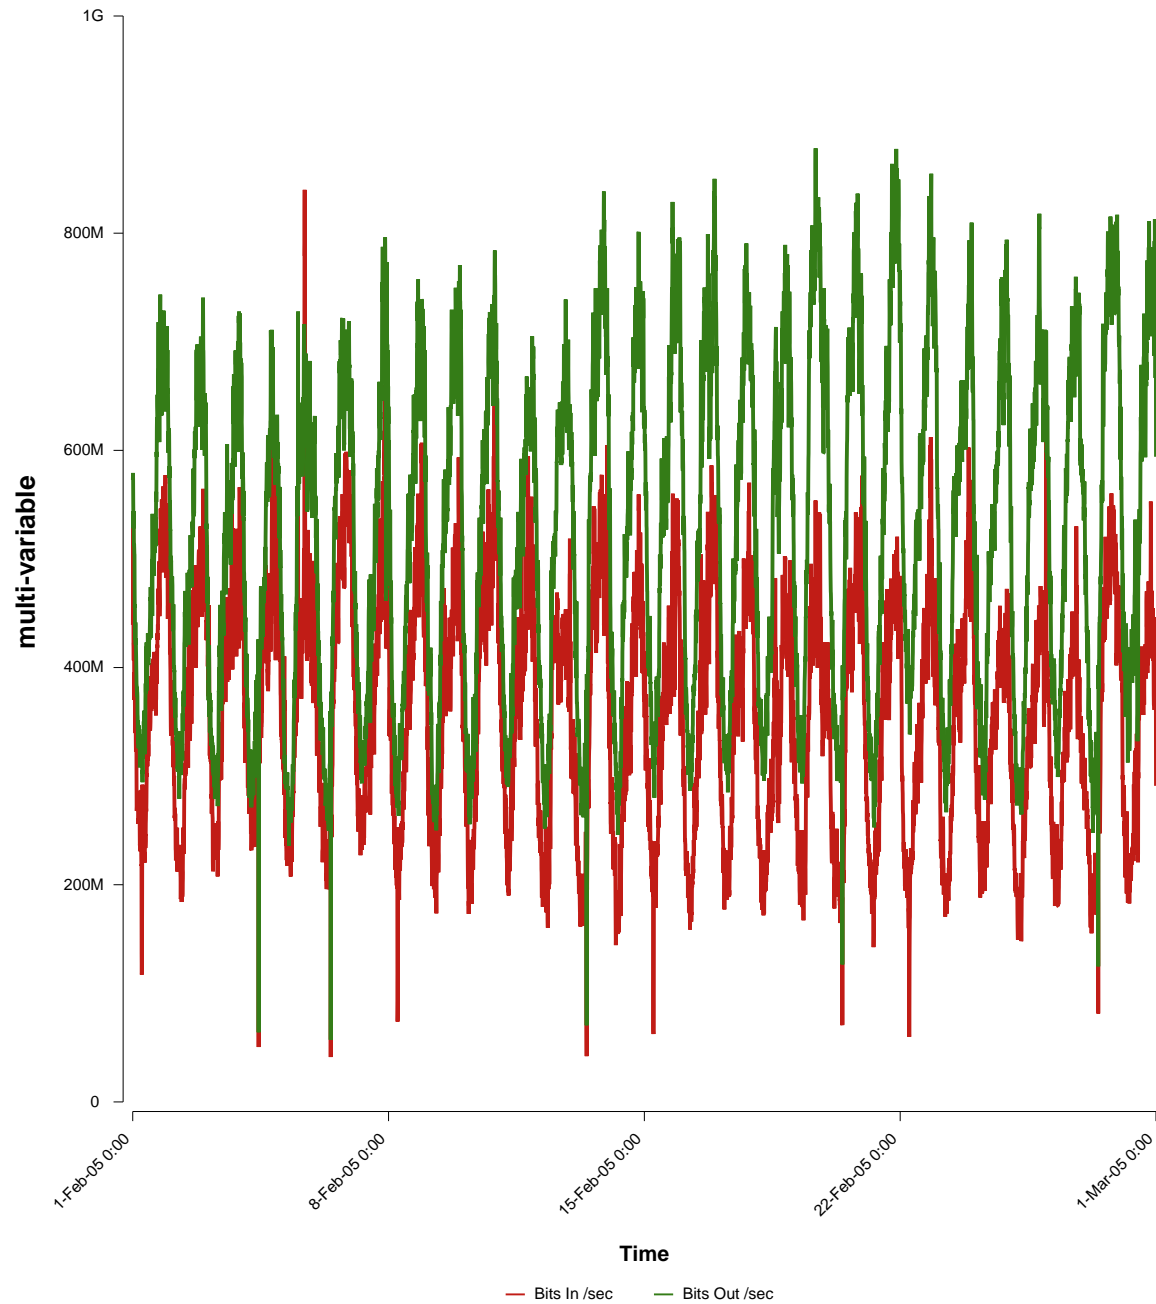

eHealth Trend Report

Divide by Time

SUNET-A-LULEA-LTU

From: 2005/02/01 00:00
To: 2005/02/28 23:59

Created: 2005/03/02 04:46:04