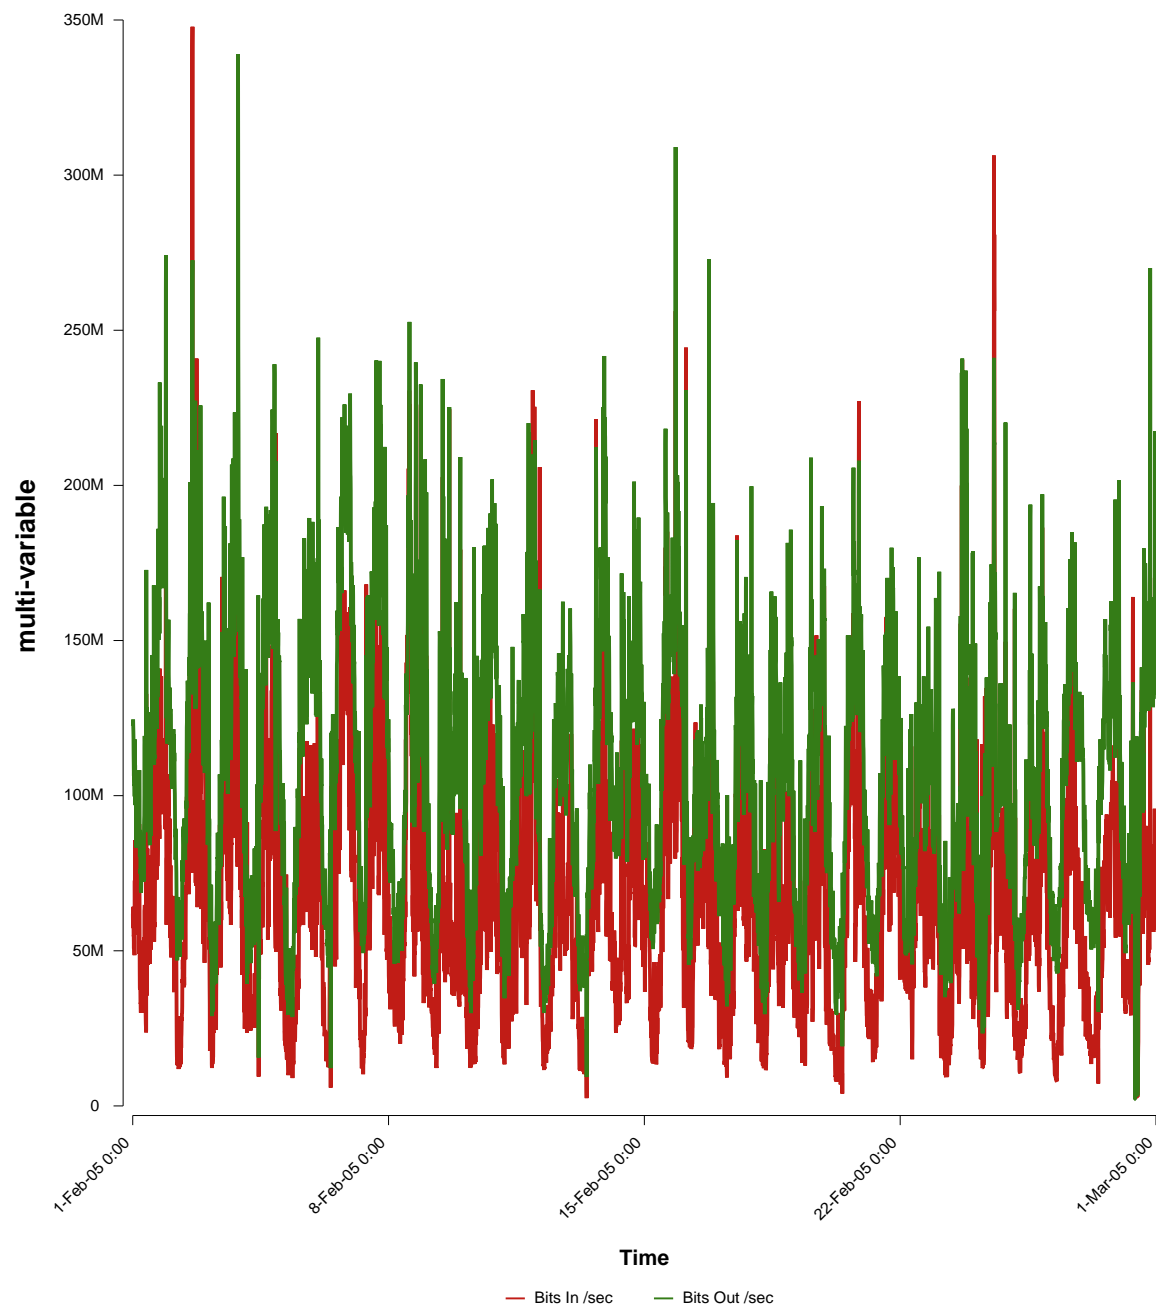

eHealth Trend Report

Divide by Time

SUNET-A-KRISTIANSTAD-HKR

From: 2005/02/01 00:00
To: 2005/02/28 23:59

Created: 2005/03/02 04:21:04