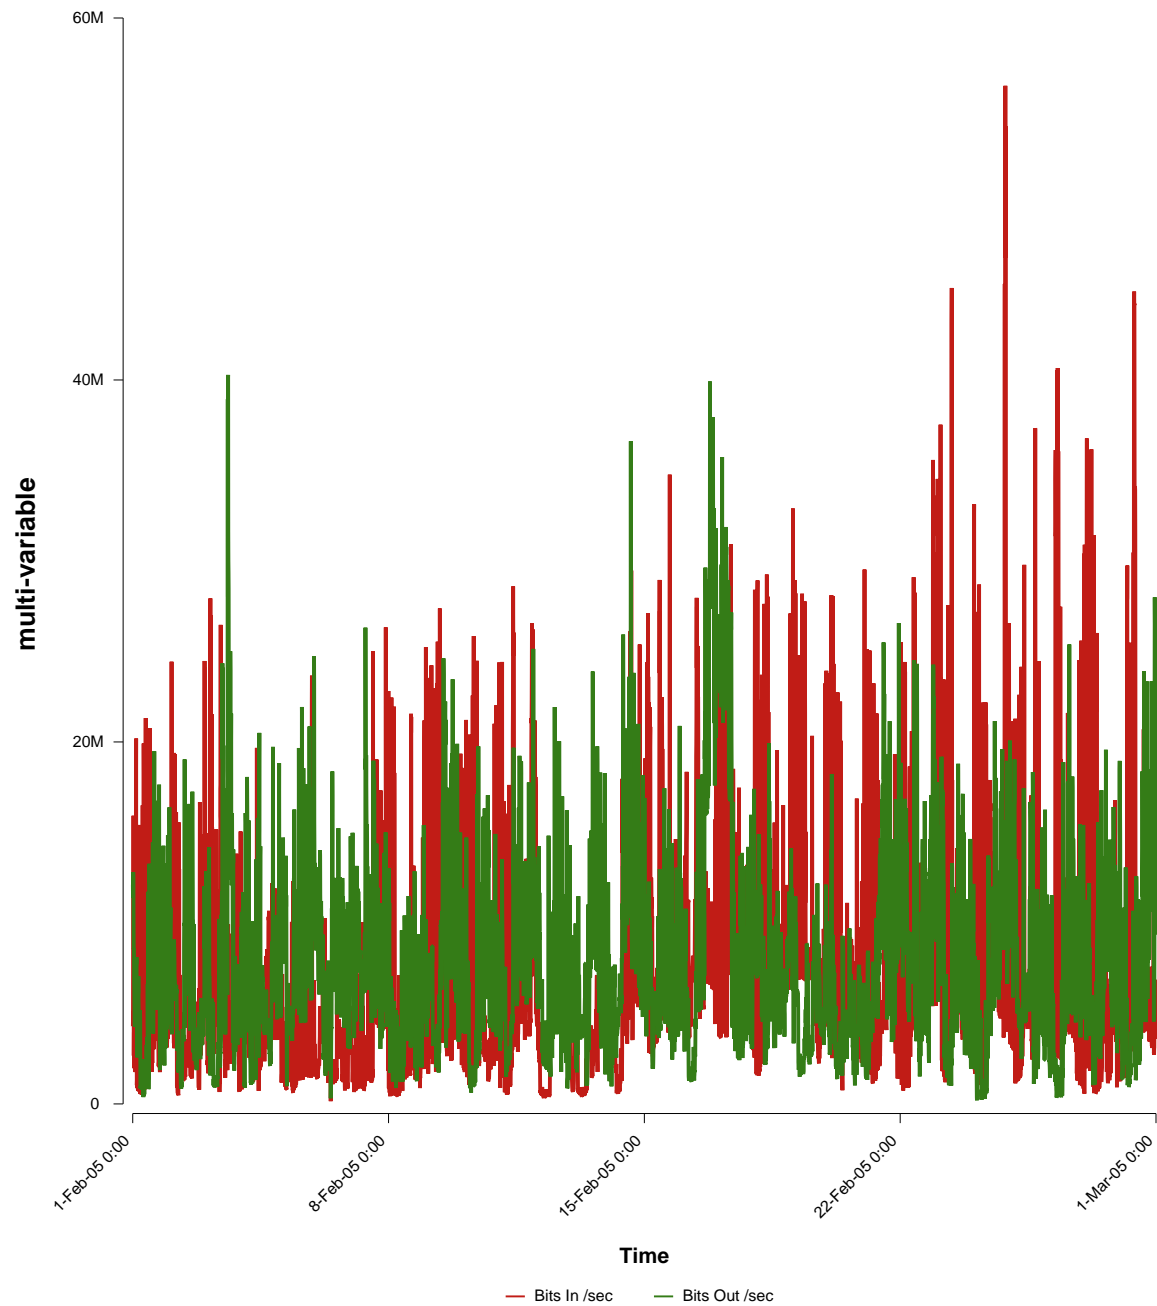

# eHealth Trend Report

Divide by Time

## SUNET-A-KIRUNA-IRF

From: 2005/02/01 00:00  
To: 2005/02/28 23:59

Created: 2005/03/02 04:10:59