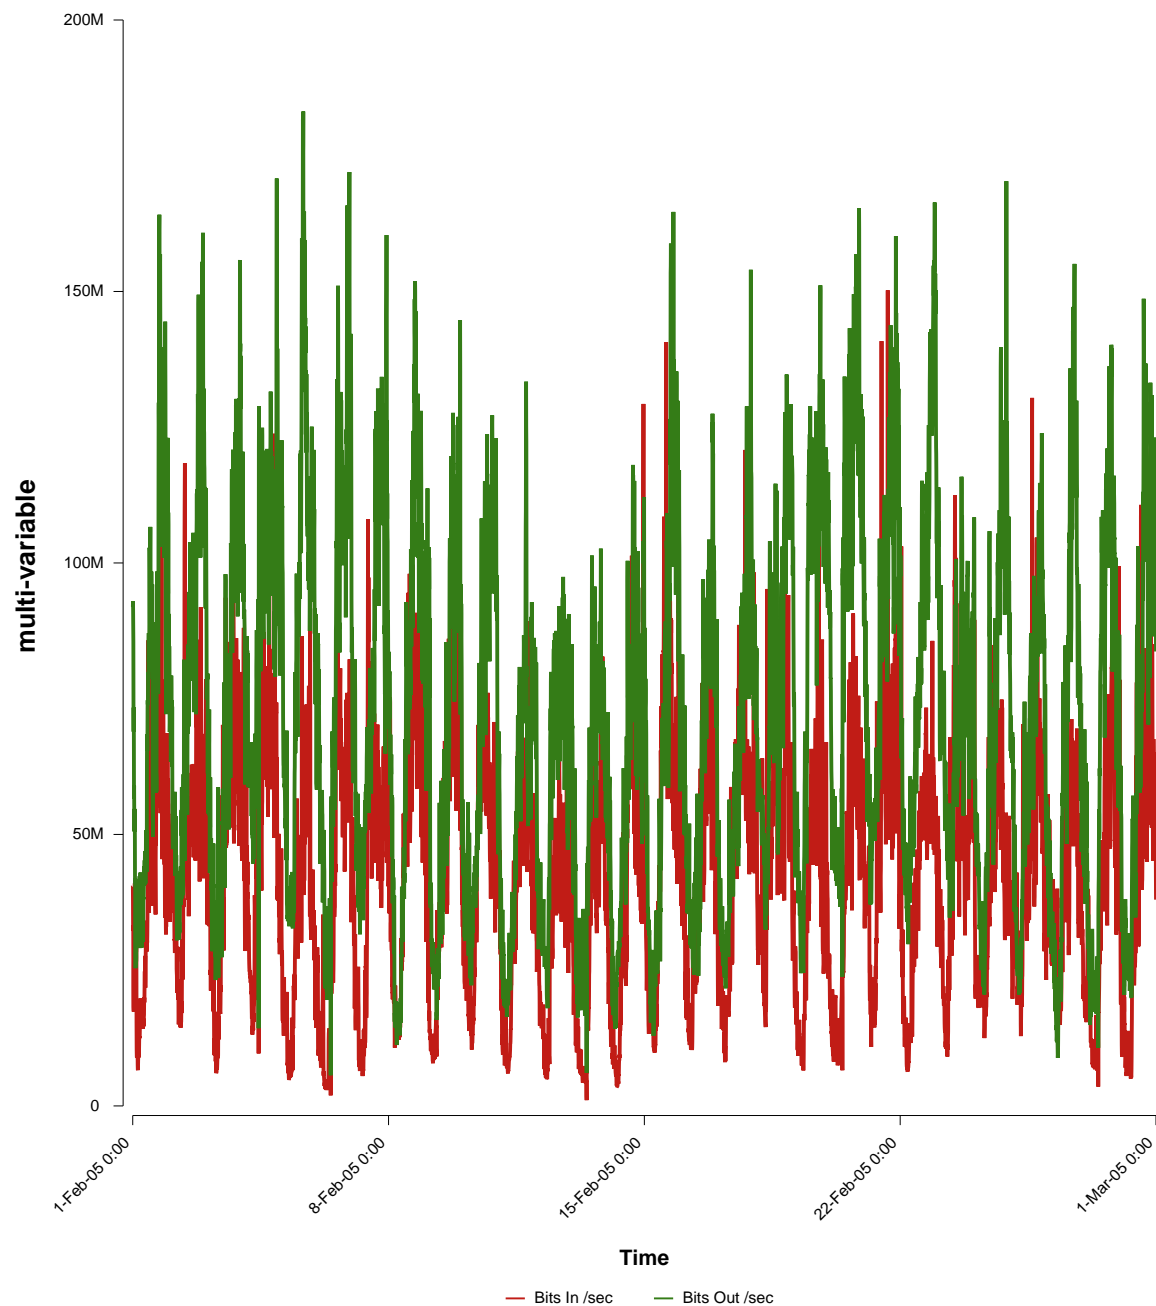

eHealth Trend Report

Divide by Time

SUNET-A-KARLSTAD-KAU

From: 2005/02/01 00:00
To: 2005/02/28 23:59

Created: 2005/03/02 04:01:03