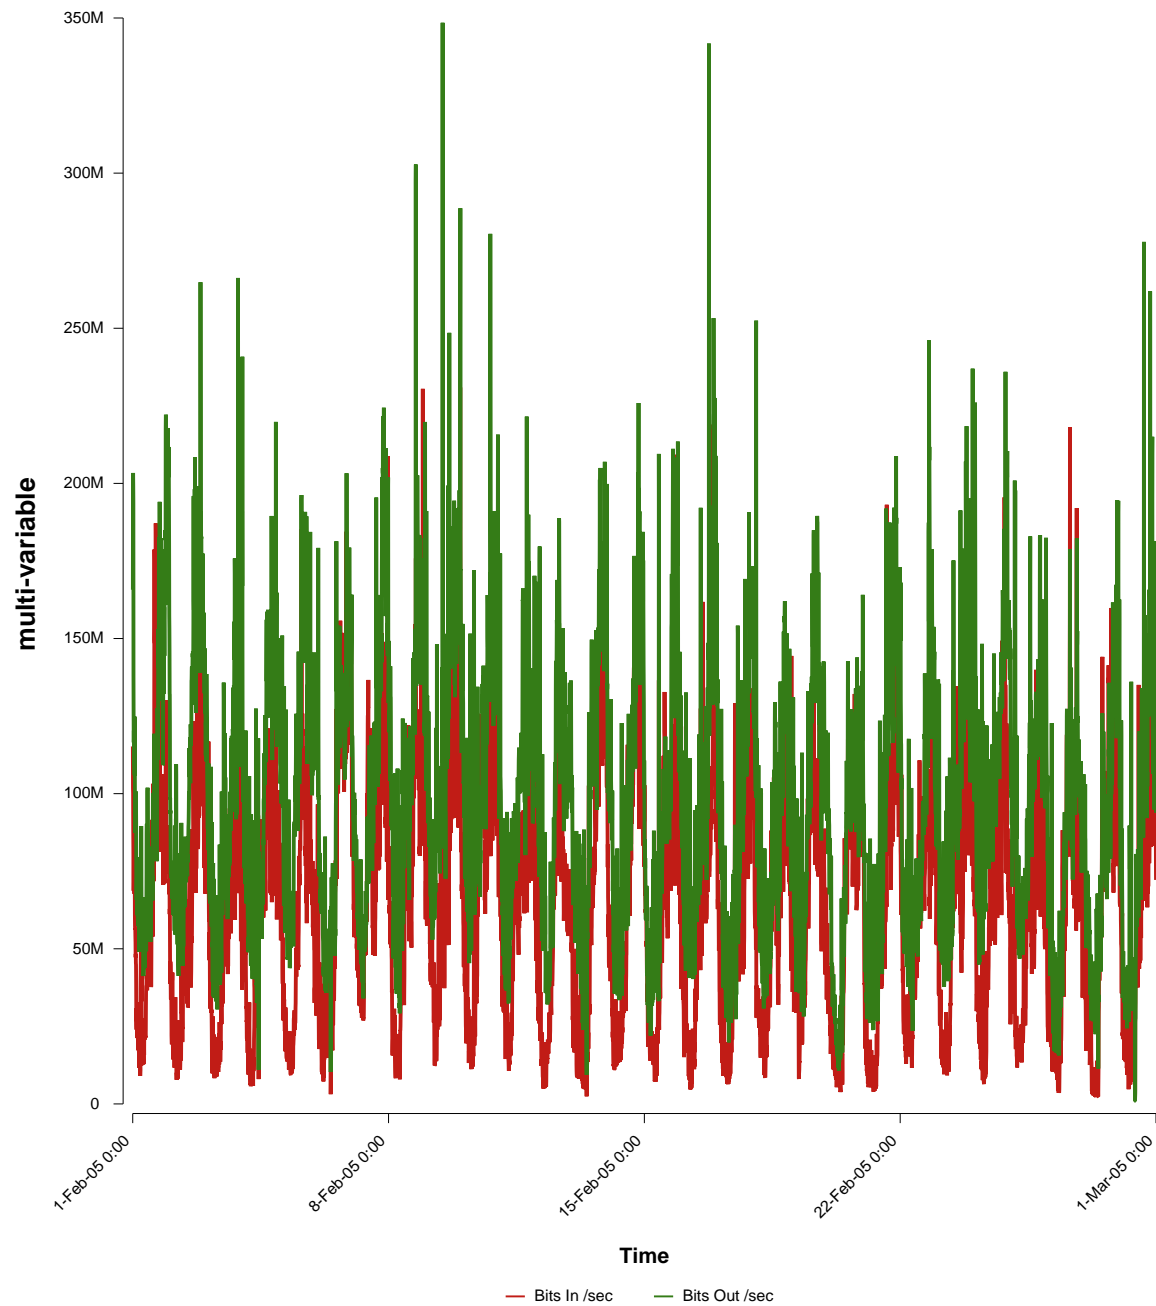

eHealth Trend Report

Divide by Time

SUNET-A-KALMAR-HIK

From: 2005/02/01 00:00
To: 2005/02/28 23:59

Created: 2005/03/02 03:51:04