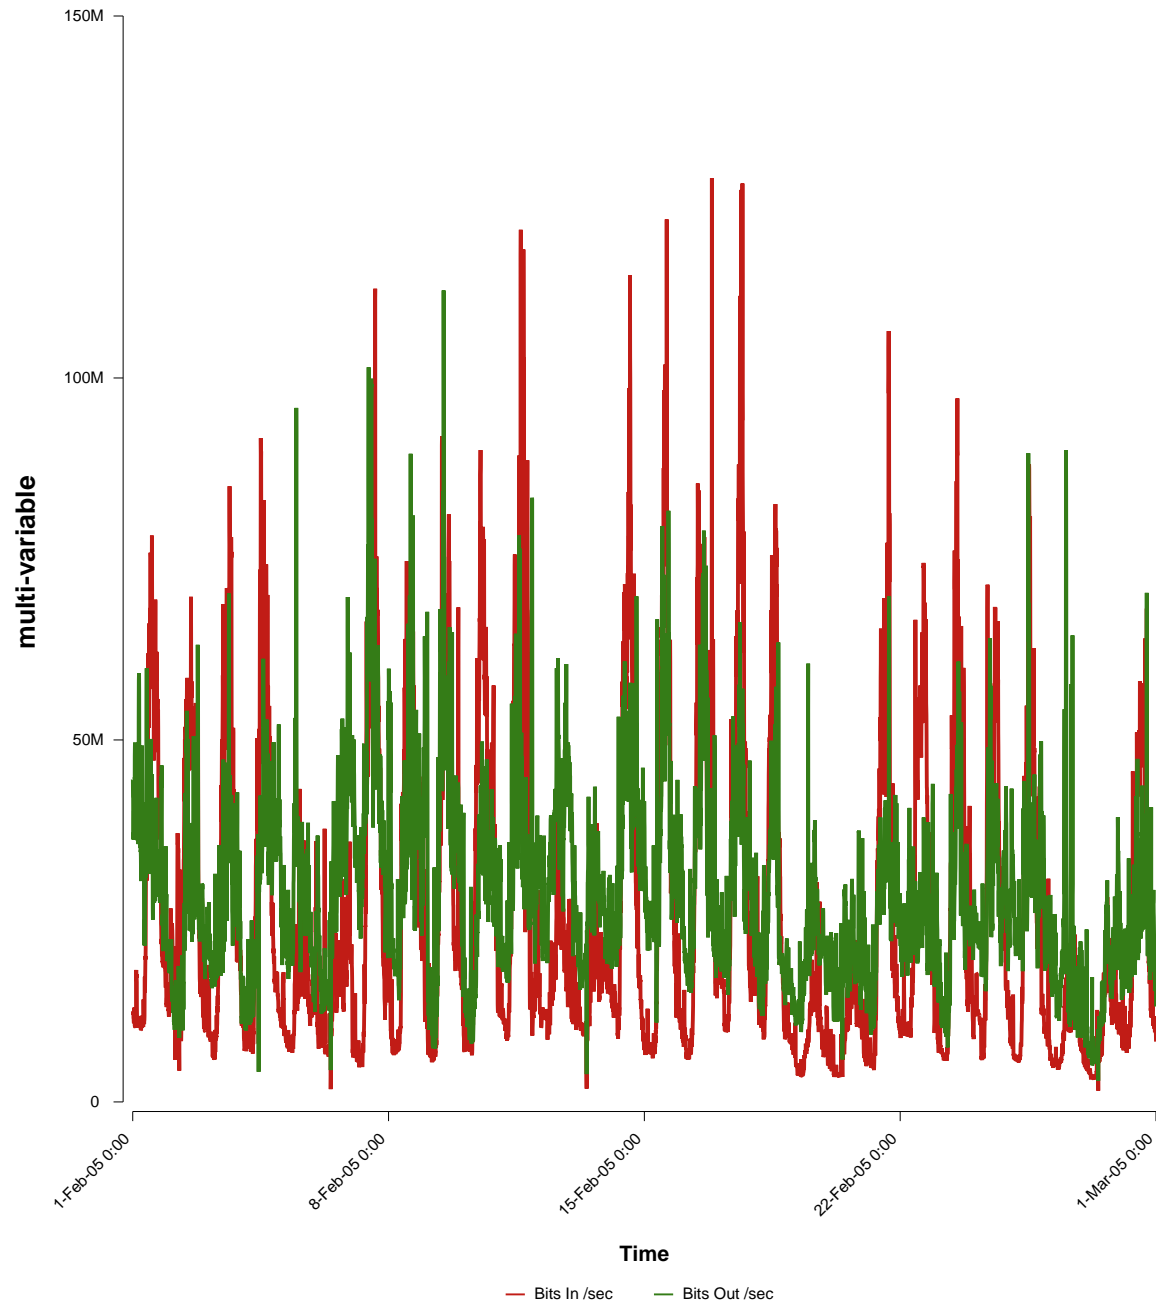

eHealth Trend Report

Divide by Time

SUNET-A-GBG-GU

From: 2005/02/01 00:00
To: 2005/02/28 23:59

Created: 2005/03/02 03:41:02