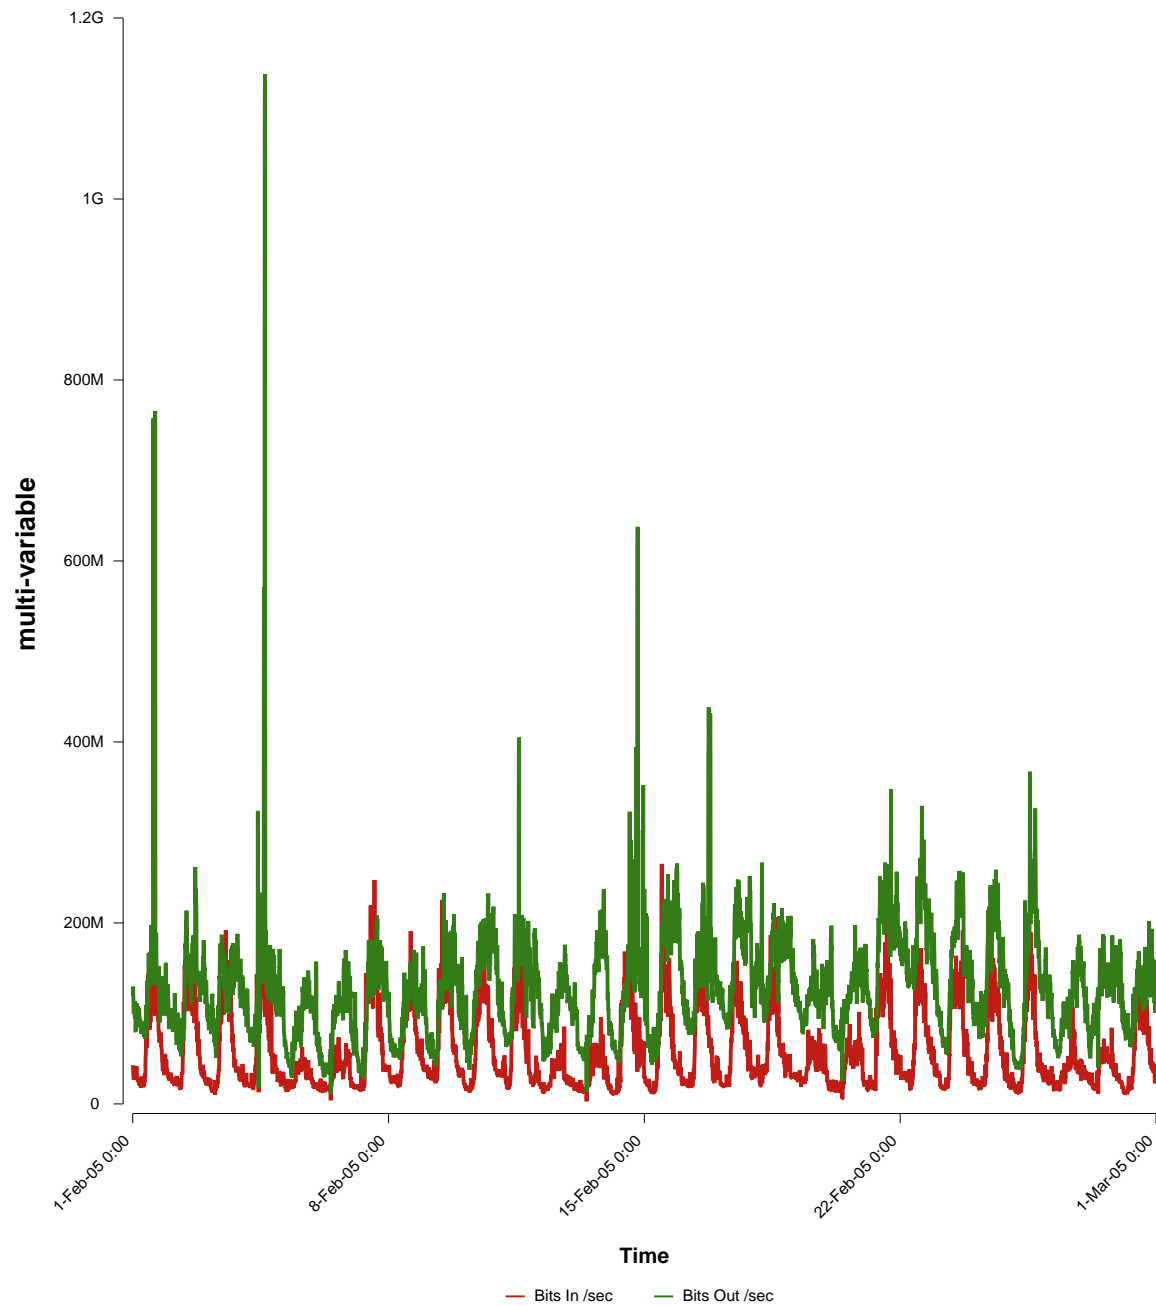

eHealth Trend Report

Divide by Time

SUNET-A-GBG-CHALMERS

From: 2005/02/01 00:00
To: 2005/02/28 23:59

Created: 2005/03/02 03:31:02