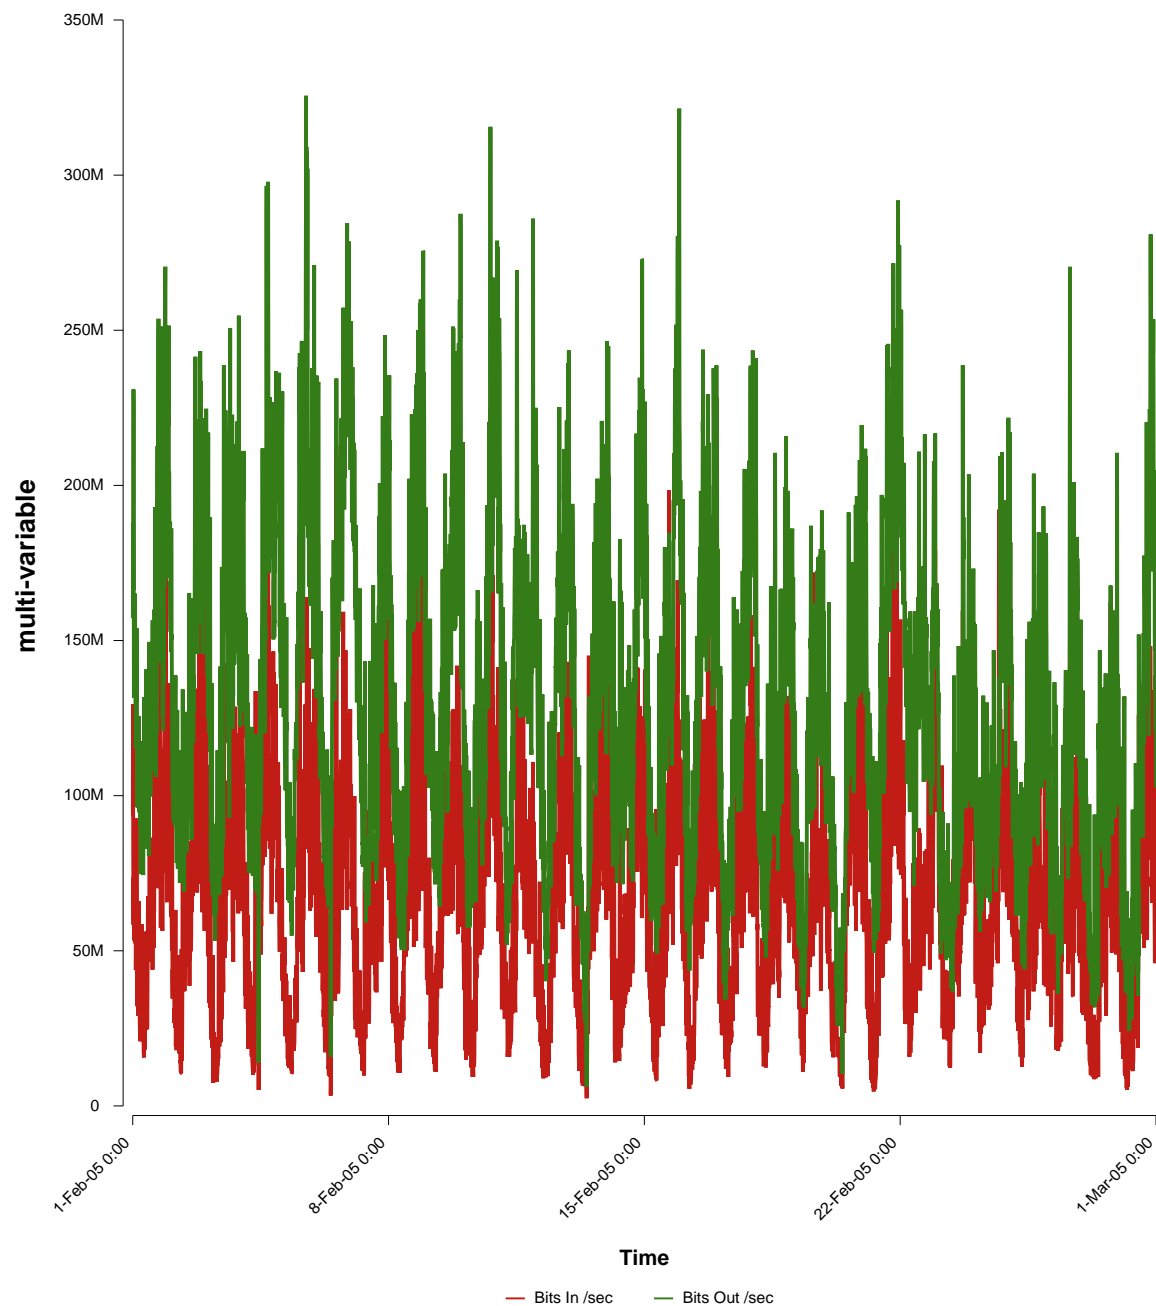

eHealth Trend Report

Divide by Time

SUNET-A-GAVLE-HIG

From: 2005/02/01 00:00
To: 2005/02/28 23:59

Created: 2005/03/02 03:21:03