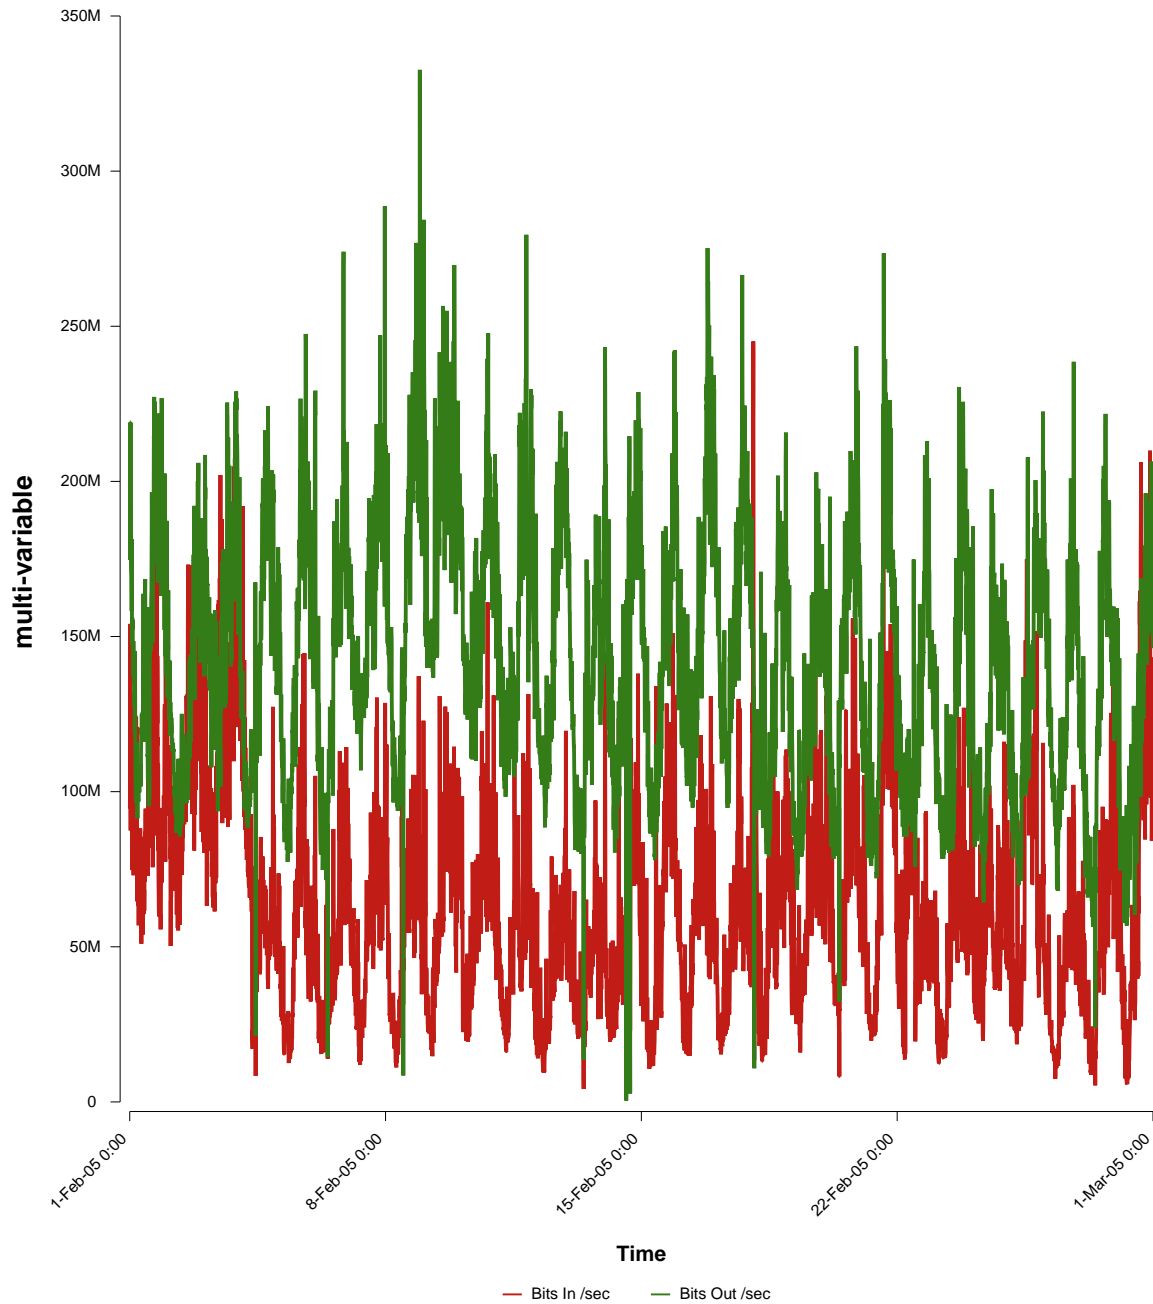

eHealth Trend Report

Divide by Time

SUNET-A-BORLANGE-DU

From: 2005/02/01 00:00
To: 2005/02/28 23:59

Created: 2005/03/02 03:10:58