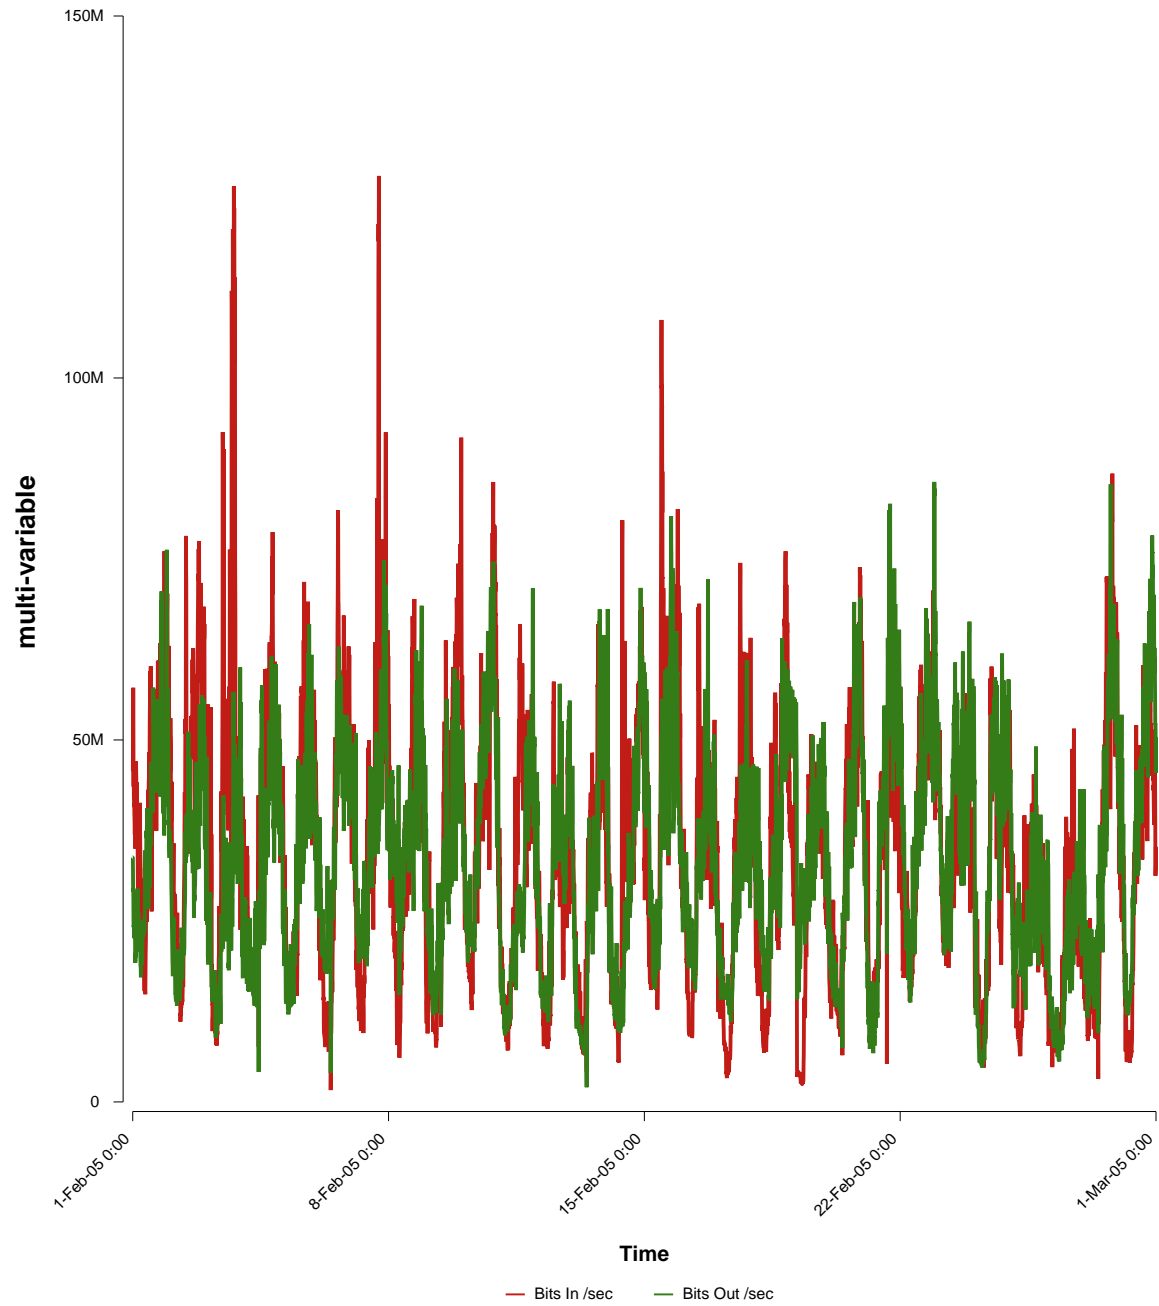

eHealth Trend Report

Divide by Time

SUNET-A-BORAS-HB

From: 2005/02/01 00:00
To: 2005/02/28 23:59

Created: 2005/03/02 03:05:58