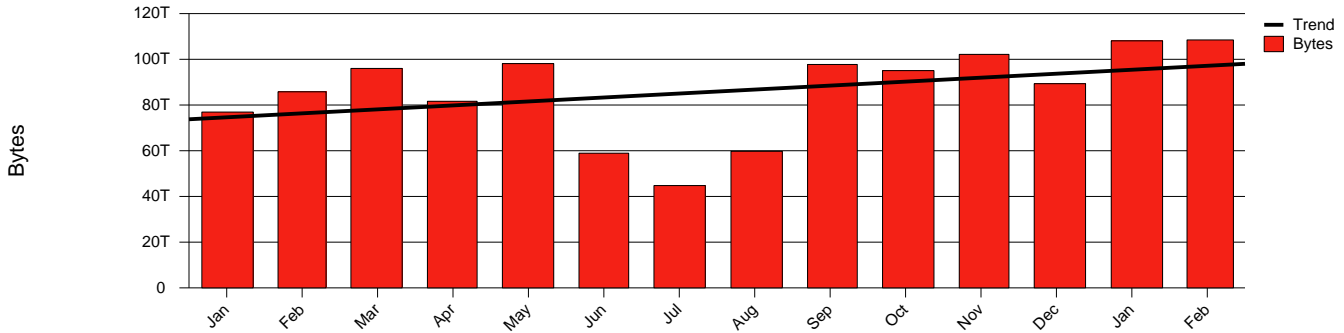

Växjö, VXU - Monthly Health Report

Report for 2005/02/28

LAN/WAN

Total Network Volume by Month

Total Network Volume by Week

Total Network Volume by Day

Situations to Watch

Rank	Element Name	Variable	Threshold	Monthly Average		Days to (from) Threshold
			Value	Actual	Predicted	
1	vxu2-SRP(Out)	Volume (Bandwidth %)	80.000	8.225	6.665	Increasing
2	vxu1-SRP(In)	Volume (Bandwidth %)	80.000	5.683	5.280	Increasing
3	vxu2-SRP(In)	Volume (Bandwidth %)	80.000	0.005	0.004	Increasing
4	vxu1-SRP(Out)	Volume (Bandwidth %)	80.000	0.515	0.412	Decreasing
5	vxu2-SRP(In)	Errors (% Frames)	5.000	0.001	0.000	Decreasing