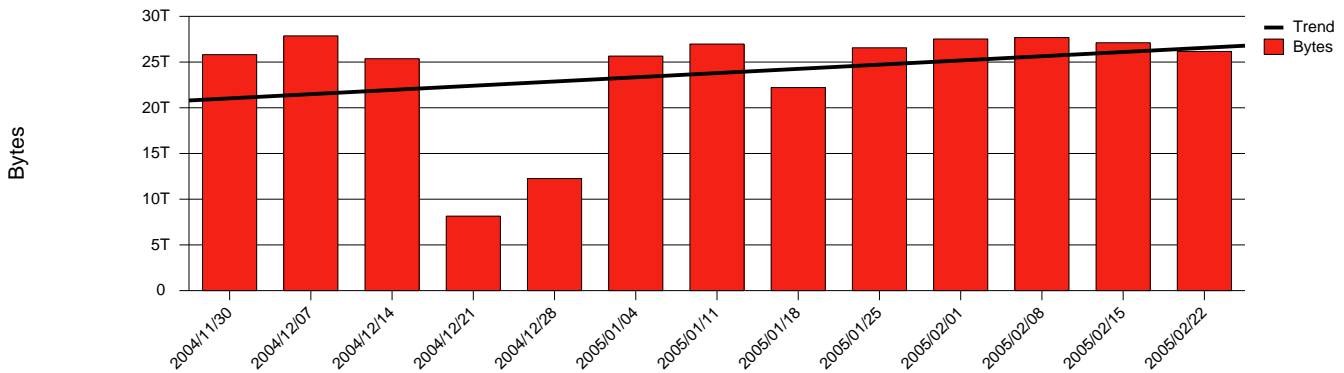

Växjö, VXU - Monthly Health Report

Report for 2005/02/28

LAN/WAN

Total Network Volume by Month

Total Network Volume by Week

Total Network Volume by Day

Situations to Watch

Rank	Element Name	Variable	Threshold	Monthly Average		Days to (from) Threshold
			Value	Actual	Predicted	
1	vxu2-SRP(Out)	Volume (Bandwidth %)	80.000	8.225	6.665	Increasing
2	vxu1-SRP(In)	Volume (Bandwidth %)	80.000	5.683	5.280	Increasing
3	vxu2-SRP(In)	Volume (Bandwidth %)	80.000	0.005	0.004	Increasing
4	vxu1-SRP(Out)	Volume (Bandwidth %)	80.000	0.515	0.412	Decreasing
5	vxu2-SRP(In)	Errors (% Frames)	5.000	0.001	0.000	Decreasing