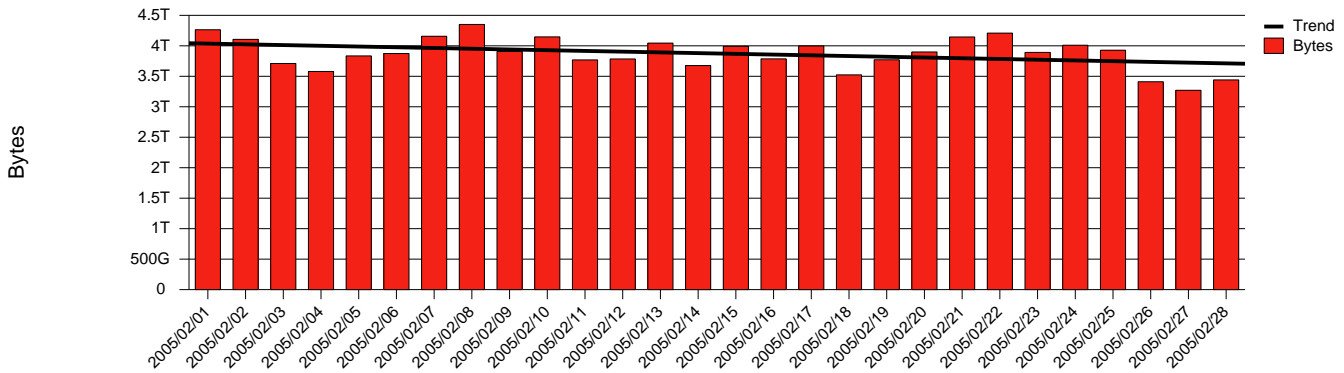

Växjö, VXU - Monthly Health Report

Report for 2005/02/28

LAN/WAN

Total Network Volume by Month

Total Network Volume by Week

Total Network Volume by Day

Situations to Watch

Rank	Element Name	Variable	Threshold	Monthly Average		Days to (from) Threshold
			Value	Actual	Predicted	
1	vxu2-SRP(Out)	Volume (Bandwidth %)	80.000	8.225	6.665	Increasing
2	vxu1-SRP(In)	Volume (Bandwidth %)	80.000	5.683	5.280	Increasing
3	vxu2-SRP(In)	Volume (Bandwidth %)	80.000	0.005	0.004	Increasing
4	vxu1-SRP(Out)	Volume (Bandwidth %)	80.000	0.515	0.412	Decreasing
5	vxu2-SRP(In)	Errors (% Frames)	5.000	0.001	0.000	Decreasing