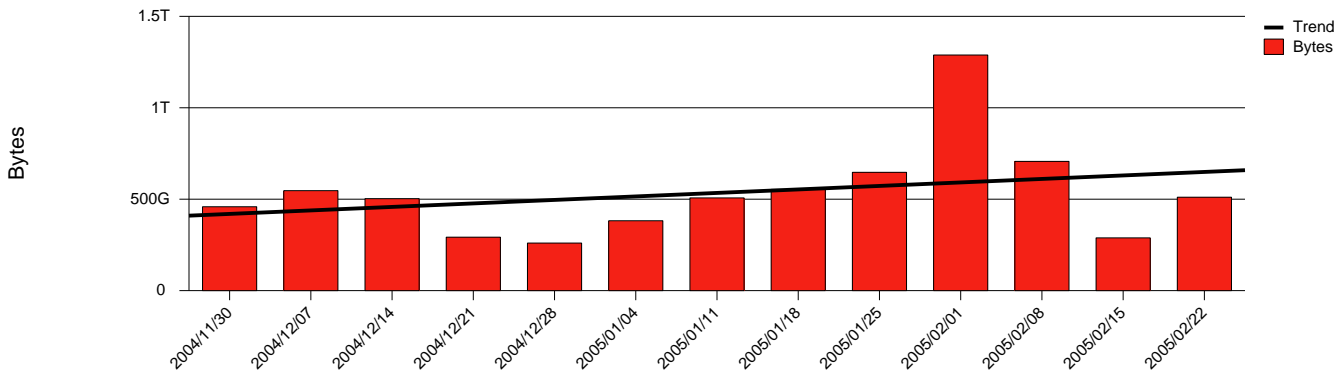

# Uppsala, SLU - Monthly Health Report

Report for 2005/02/28

LAN/WAN

Total Network Volume by Month

Total Network Volume by Week

Total Network Volume by Day

Situations to Watch

Rank	Element Name	Variable	Threshold	Monthly Average		Days to (from) Threshold
			Value	Actual	Predicted	
1	slu1-SRP(Out)	Volume (Bandwidth %)	80.000	0.038	0.029	Increasing
2	slu1-SRP(In)	Volume (Bandwidth %)	80.000	0.141	0.156	Increasing
3	slu2-SRP(Out)	Volume (Bandwidth %)	80.000	0.189	0.099	Increasing
4	slu2-SRP(In)	Volume (Bandwidth %)	80.000	0.004	0.004	Increasing
5	slu1-SRP(In)	Errors (% Frames)	5.000	0.000	0.000	Increasing
6	slu2-SRP(In)	Errors (% Frames)	5.000	0.000	0.002	Decreasing