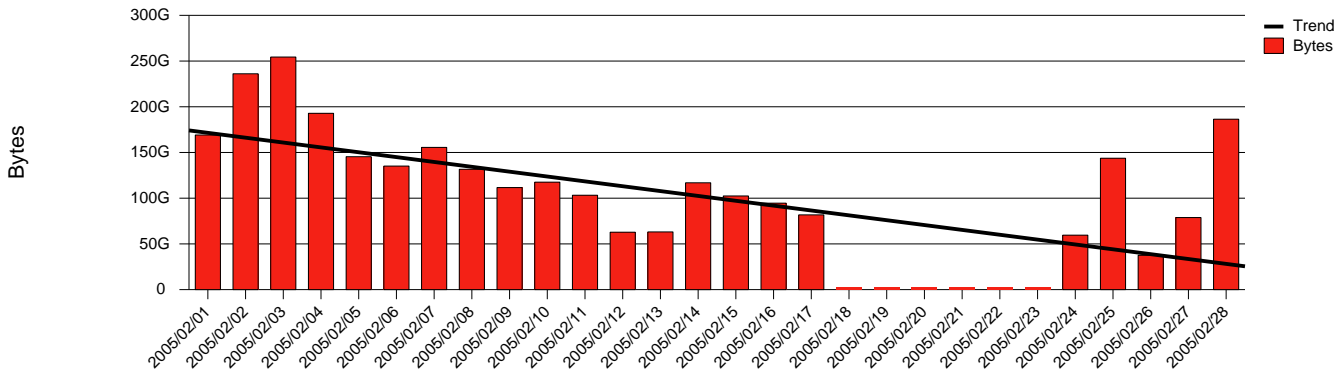

# Uppsala, SLU - Monthly Health Report

Report for 2005/02/28

LAN/WAN

Total Network Volume by Month

Total Network Volume by Week

Total Network Volume by Day

Situations to Watch

Rank	Element Name	Variable	Threshold	Monthly Average		Days to (from) Threshold
			Value	Actual	Predicted	
1	slu1-SRP(Out)	Volume (Bandwidth %)	80.000	0.038	0.029	Increasing
2	slu1-SRP(In)	Volume (Bandwidth %)	80.000	0.141	0.156	Increasing
3	slu2-SRP(Out)	Volume (Bandwidth %)	80.000	0.189	0.099	Increasing
4	slu2-SRP(In)	Volume (Bandwidth %)	80.000	0.004	0.004	Increasing
5	slu1-SRP(In)	Errors (% Frames)	5.000	0.000	0.000	Increasing
6	slu2-SRP(In)	Errors (% Frames)	5.000	0.000	0.002	Decreasing