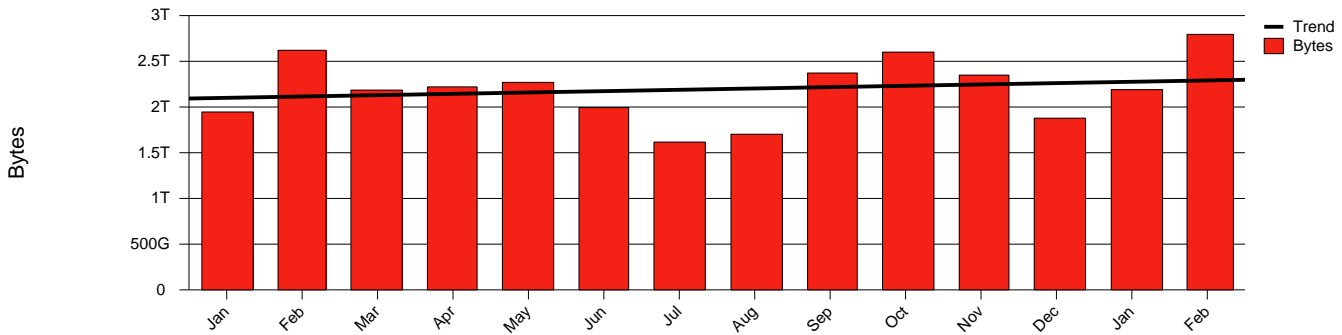

# Uppsala, SLU - Monthly Health Report

Report for 2005/02/28

LAN/WAN

Total Network Volume by Month

Total Network Volume by Week

Total Network Volume by Day

Situations to Watch

Rank	Element Name	Variable	Threshold	Monthly Average		Days to (from) Threshold
			Value	Actual	Predicted	
1	slu1-SRP(Out)	Volume (Bandwidth %)	80.000	0.038	0.029	Increasing
2	slu1-SRP(In)	Volume (Bandwidth %)	80.000	0.141	0.156	Increasing
3	slu2-SRP(Out)	Volume (Bandwidth %)	80.000	0.189	0.099	Increasing
4	slu2-SRP(In)	Volume (Bandwidth %)	80.000	0.004	0.004	Increasing
5	slu1-SRP(In)	Errors (% Frames)	5.000	0.000	0.000	Increasing
6	slu2-SRP(In)	Errors (% Frames)	5.000	0.000	0.002	Decreasing