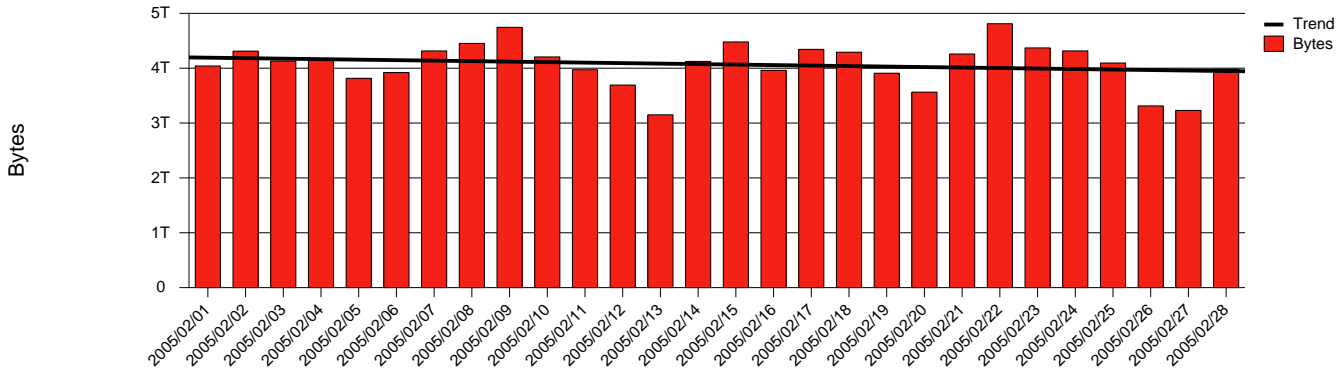

# Umeå, UMU - Monthly Health Report

Report for 2005/02/28

LAN/WAN

Total Network Volume by Month

Total Network Volume by Week

Total Network Volume by Day

Situations to Watch

Rank	Element Name	Variable	Threshold	Monthly Average		Days to (from)
			Value	Actual	Predicted	Threshold
1	umu1-SRP(Out)	Volume (Bandwidth %)	80.000	10.619	10.558	Increasing
2	umu1-SRP(In)	Volume (Bandwidth %)	80.000	4.535	4.548	Increasing
3	umu1-SRP(In)	Errors (% Frames)	5.000	0.000	0.000	Increasing
4	umu2-SRP(Out)	Volume (Bandwidth %)	80.000	0.000	0.000	Increasing
5	umu2-SRP(In)	Volume (Bandwidth %)	80.000	0.003	0.003	Decreasing
6	umu2-SRP(In)	Errors (% Frames)	5.000	0.000	0.000	Decreasing