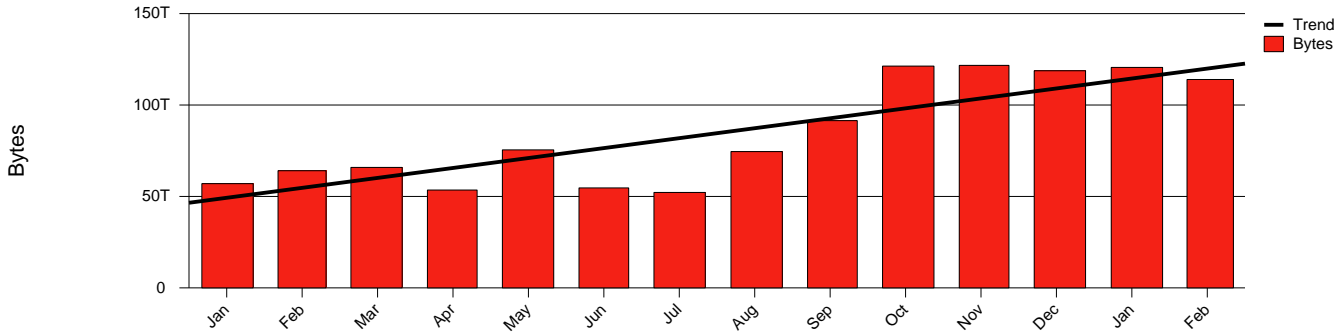

# Umeå, UMU - Monthly Health Report

Report for 2005/02/28

LAN/WAN

Total Network Volume by Month

Total Network Volume by Week

Total Network Volume by Day

Situations to Watch

Rank	Element Name	Variable	Threshold	Monthly Average		Days to (from)
			Value	Actual	Predicted	Threshold
1	umu1-SRP(Out)	Volume (Bandwidth %)	80.000	10.619	10.558	Increasing
2	umu1-SRP(In)	Volume (Bandwidth %)	80.000	4.535	4.548	Increasing
3	umu1-SRP(In)	Errors (% Frames)	5.000	0.000	0.000	Increasing
4	umu2-SRP(Out)	Volume (Bandwidth %)	80.000	0.000	0.000	Increasing
5	umu2-SRP(In)	Volume (Bandwidth %)	80.000	0.003	0.003	Decreasing
6	umu2-SRP(In)	Errors (% Frames)	5.000	0.000	0.000	Decreasing