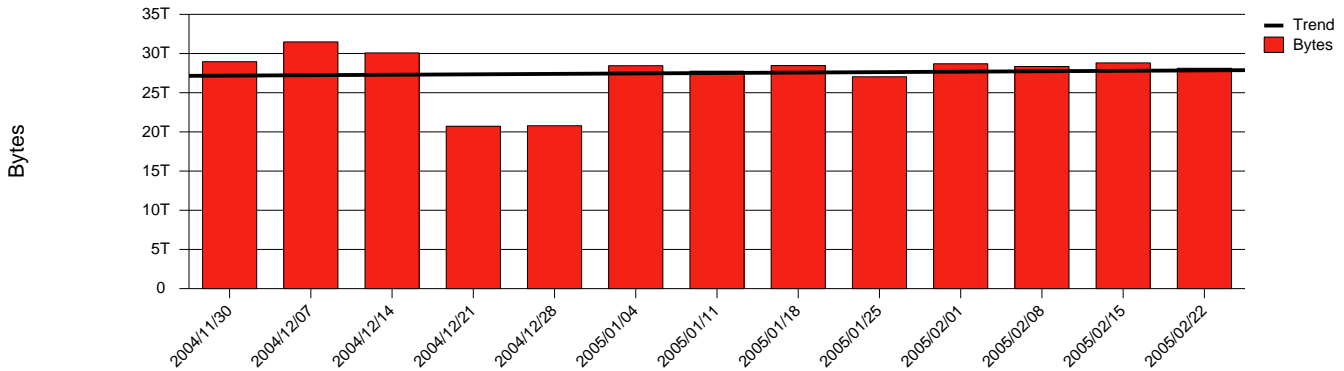

# Umeå, UMU - Monthly Health Report

Report for 2005/02/28

LAN/WAN

Total Network Volume by Month

Total Network Volume by Week

Total Network Volume by Day

Situations to Watch

Rank	Element Name	Variable	Threshold	Monthly Average		Days to (from)
			Value	Actual	Predicted	Threshold
1	umu1-SRP(Out)	Volume (Bandwidth %)	80.000	10.619	10.558	Increasing
2	umu1-SRP(In)	Volume (Bandwidth %)	80.000	4.535	4.548	Increasing
3	umu1-SRP(In)	Errors (% Frames)	5.000	0.000	0.000	Increasing
4	umu2-SRP(Out)	Volume (Bandwidth %)	80.000	0.000	0.000	Increasing
5	umu2-SRP(In)	Volume (Bandwidth %)	80.000	0.003	0.003	Decreasing
6	umu2-SRP(In)	Errors (% Frames)	5.000	0.000	0.000	Decreasing