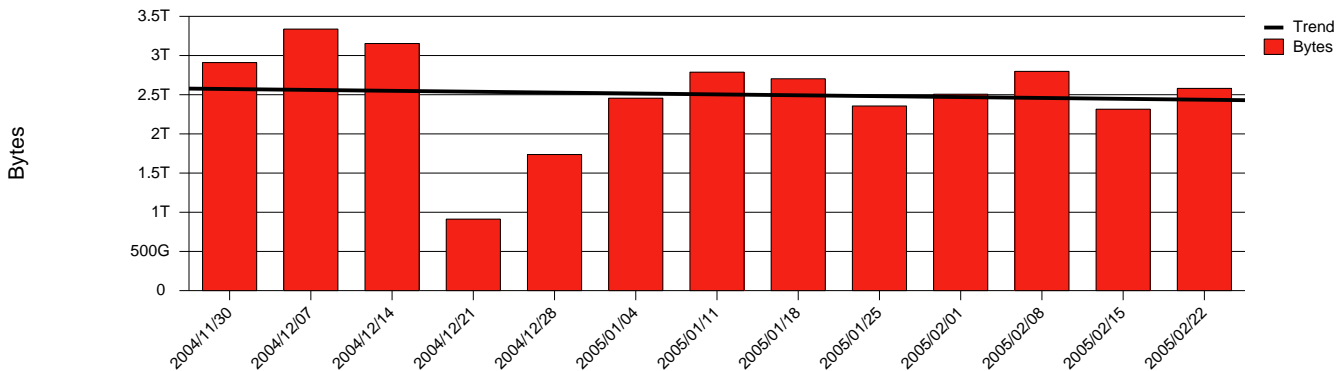

Trollhättan, HTU - Monthly Health Report

Report for 2005/02/28

LAN/WAN

Total Network Volume by Month

Total Network Volume by Week

Total Network Volume by Day

Situations to Watch

Rank	Element Name	Variable	Threshold	Monthly Average		Days to (from)
			Value	Actual	Predicted	Threshold
1	htu2-SRP(In)	Errors (% Frames)	5.000	0.000	0.084	Increasing
2	htu1-SRP(In)	Volume (Bandwidth %)	80.000	0.800	0.846	Increasing
3	htu2-SRP(Out)	Volume (Bandwidth %)	80.000	0.282	0.302	Increasing
4	htu1-SRP(Out)	Volume (Bandwidth %)	80.000	0.275	0.246	Increasing
5	htu1-SRP(In)	Errors (% Frames)	5.000	0.000	0.000	Increasing
6	htu2-SRP(In)	Volume (Bandwidth %)	80.000	0.000	0.000	Increasing