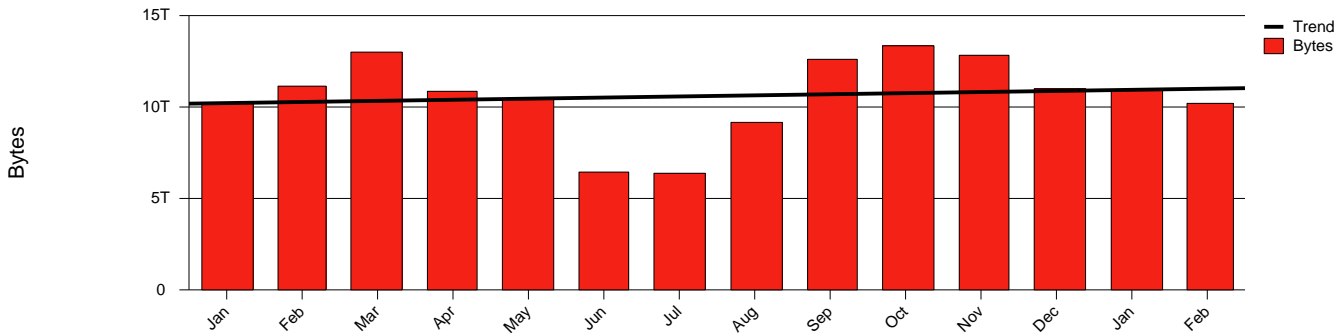

Trollhättan, HTU - Monthly Health Report

Report for 2005/02/28

LAN/WAN

Total Network Volume by Month

Total Network Volume by Week

Total Network Volume by Day

Situations to Watch

Rank	Element Name	Variable	Threshold	Monthly Average		Days to (from)
			Value	Actual	Predicted	Threshold
1	htu2-SRP(In)	Errors (% Frames)	5.000	0.000	0.084	Increasing
2	htu1-SRP(In)	Volume (Bandwidth %)	80.000	0.800	0.846	Increasing
3	htu2-SRP(Out)	Volume (Bandwidth %)	80.000	0.282	0.302	Increasing
4	htu1-SRP(Out)	Volume (Bandwidth %)	80.000	0.275	0.246	Increasing
5	htu1-SRP(In)	Errors (% Frames)	5.000	0.000	0.000	Increasing
6	htu2-SRP(In)	Volume (Bandwidth %)	80.000	0.000	0.000	Increasing