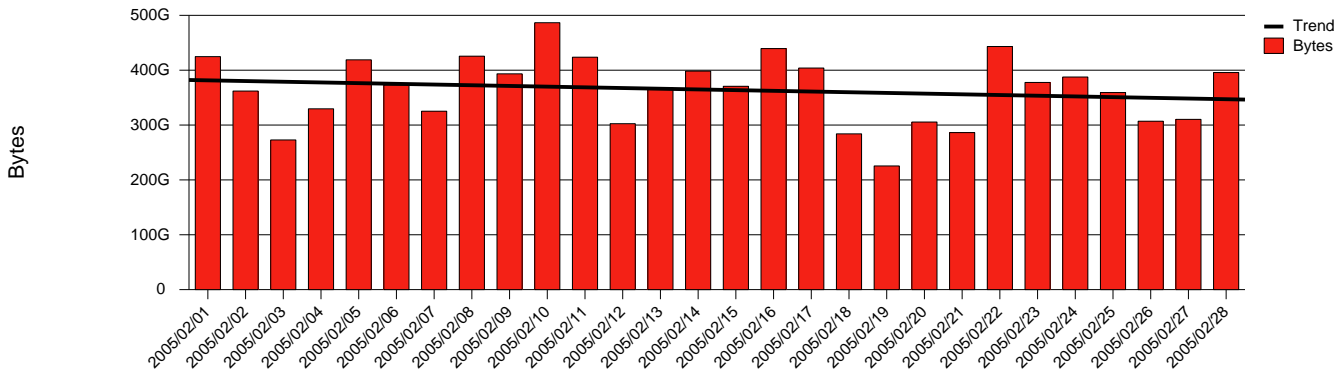

Trollhättan, HTU - Monthly Health Report

Report for 2005/02/28

LAN/WAN

Total Network Volume by Month

Total Network Volume by Week

Total Network Volume by Day

Situations to Watch

Rank	Element Name	Variable	Threshold	Monthly Average		Days to (from)
			Value	Actual	Predicted	Threshold
1	htu2-SRP(In)	Errors (% Frames)	5.000	0.000	0.084	Increasing
2	htu1-SRP(In)	Volume (Bandwidth %)	80.000	0.800	0.846	Increasing
3	htu2-SRP(Out)	Volume (Bandwidth %)	80.000	0.282	0.302	Increasing
4	htu1-SRP(Out)	Volume (Bandwidth %)	80.000	0.275	0.246	Increasing
5	htu1-SRP(In)	Errors (% Frames)	5.000	0.000	0.000	Increasing
6	htu2-SRP(In)	Volume (Bandwidth %)	80.000	0.000	0.000	Increasing