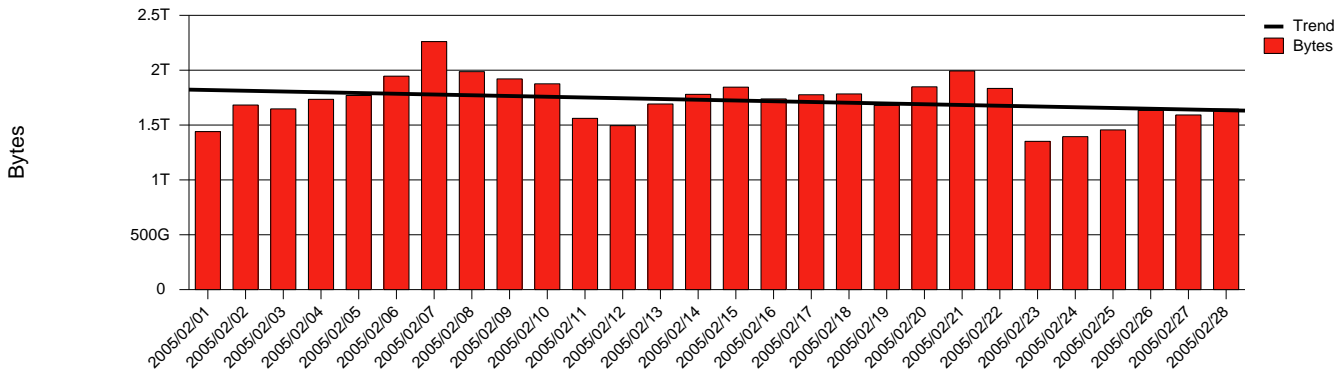

Skövde, HIS - Monthly Health Report

Report for 2005/02/28

LAN/WAN

Total Network Volume by Month

Total Network Volume by Week

Total Network Volume by Day

Situations to Watch

Rank	Element Name	Variable	Threshold	Monthly Average		Days to (from) Threshold
			Value	Actual	Predicted	
1	his1-SRP(In)	Volume (Bandwidth %)	80.000	1.899	1.970	Increasing
2	his2-SRP(Out)	Volume (Bandwidth %)	80.000	0.001	1.949	Increasing
3	his1-SRP(Out)	Volume (Bandwidth %)	80.000	4.530	1.711	Increasing
4	his2-SRP(In)	Errors (% Frames)	5.000	0.000	0.059	Increasing
5	his1-SRP(In)	Errors (% Frames)	5.000	0.000	0.000	Decreasing
6	his2-SRP(In)	Volume (Bandwidth %)	80.000	0.003	0.000	Decreasing