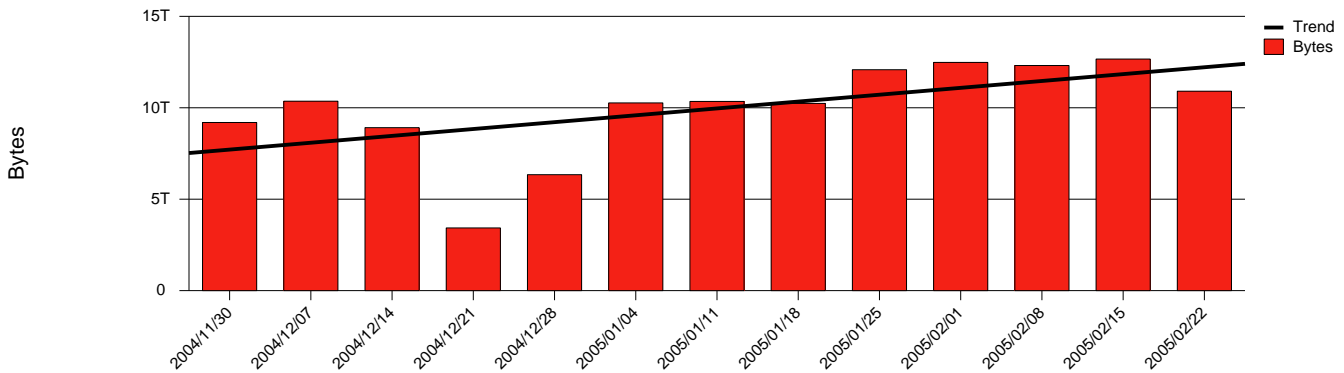

Skövde, HIS - Monthly Health Report

Report for 2005/02/28

LAN/WAN

Total Network Volume by Month

Total Network Volume by Week

Total Network Volume by Day

Situations to Watch

Rank	Element Name	Variable	Threshold	Monthly Average		Days to (from) Threshold
			Value	Actual	Predicted	
1	his1-SRP(In)	Volume (Bandwidth %)	80.000	1.899	1.970	Increasing
2	his2-SRP(Out)	Volume (Bandwidth %)	80.000	0.001	1.949	Increasing
3	his1-SRP(Out)	Volume (Bandwidth %)	80.000	4.530	1.711	Increasing
4	his2-SRP(In)	Errors (% Frames)	5.000	0.000	0.059	Increasing
5	his1-SRP(In)	Errors (% Frames)	5.000	0.000	0.000	Decreasing
6	his2-SRP(In)	Volume (Bandwidth %)	80.000	0.003	0.000	Decreasing