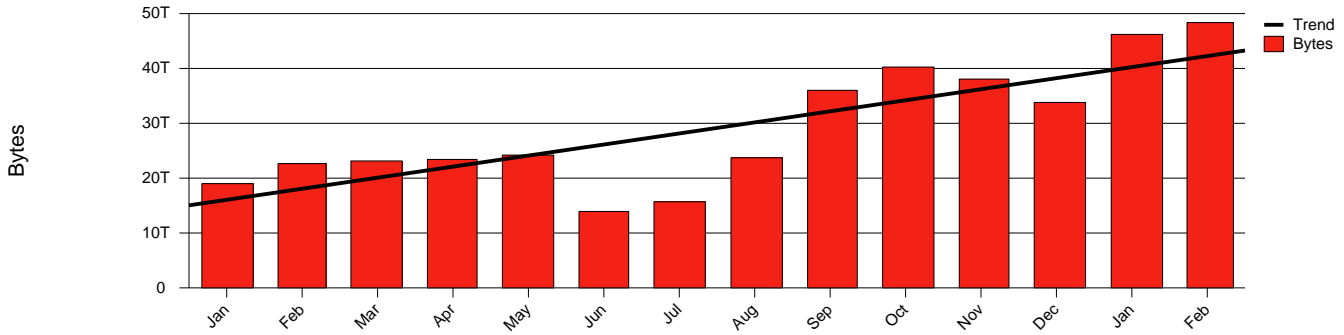

Skövde, HIS - Monthly Health Report

Report for 2005/02/28

LAN/WAN

Total Network Volume by Month

Total Network Volume by Week

Total Network Volume by Day

Situations to Watch

Rank	Element Name	Variable	Threshold	Monthly Average		Days to (from) Threshold
			Value	Actual	Predicted	
1	his1-SRP(In)	Volume (Bandwidth %)	80.000	1.899	1.970	Increasing
2	his2-SRP(Out)	Volume (Bandwidth %)	80.000	0.001	1.949	Increasing
3	his1-SRP(Out)	Volume (Bandwidth %)	80.000	4.530	1.711	Increasing
4	his2-SRP(In)	Errors (% Frames)	5.000	0.000	0.059	Increasing
5	his1-SRP(In)	Errors (% Frames)	5.000	0.000	0.000	Decreasing
6	his2-SRP(In)	Volume (Bandwidth %)	80.000	0.003	0.000	Decreasing