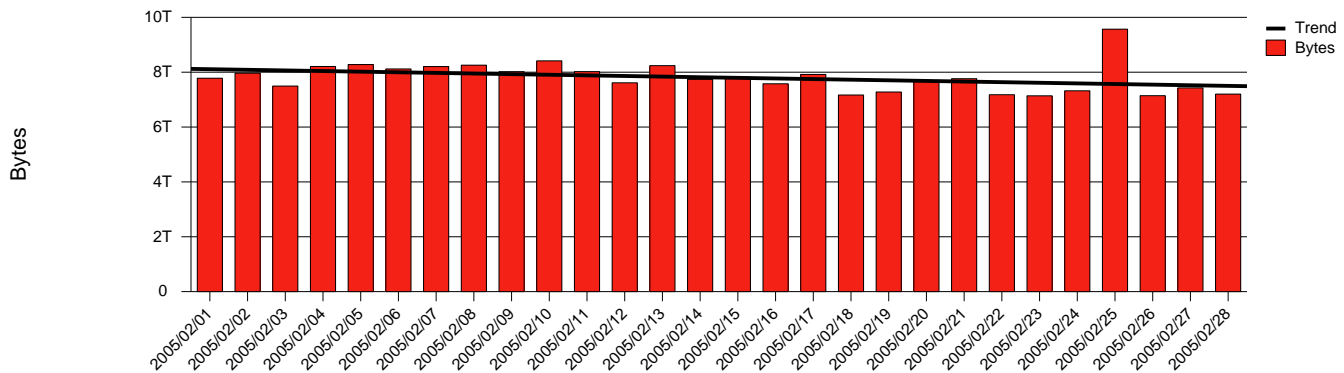

Linköping, LIU - Monthly Health Report

Report for 2005/02/28

LAN/WAN

Total Network Volume by Month

Total Network Volume by Week

Total Network Volume by Day

Situations to Watch

Rank	Element Name	Variable	Threshold	Monthly Average		Days to (from) Threshold
			Value	Actual	Predicted	
1	liu2-SRP(Out)	Volume (Bandwidth %)	80.000	17.493	16.119	Increasing
2	liu2-SRP(In)	Volume (Bandwidth %)	80.000	11.572	11.394	Increasing
3	liu1-SRP(Out)	Volume (Bandwidth %)	80.000	0.001	0.240	Increasing
4	liu2-SRP(In)	Errors (% Frames)	5.000	0.000	0.000	Increasing
5	liu2-SRP(Out)	Discards (% Frames)	10.000	0.000	0.000	Increasing
6	liu1-SRP(In)	Discards (% Frames)	10.000	0.000	0.000	Increasing
7	liu1-SRP(In)	Volume (Bandwidth %)	80.000	0.003	0.118	Decreasing
8	liu1-SRP(In)	Errors (% Frames)	5.000	0.000	0.000	Decreasing