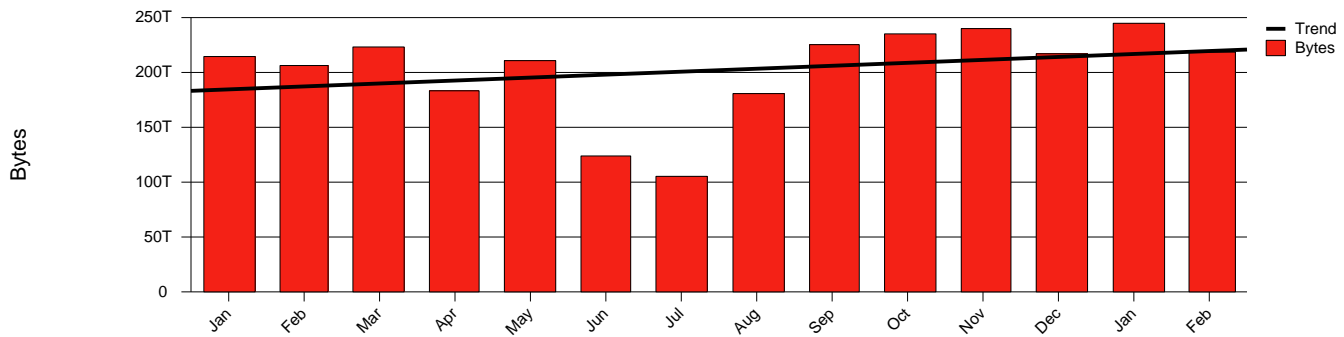

Linköping, LIU - Monthly Health Report

Report for 2005/02/28

LAN/WAN

Total Network Volume by Month

Total Network Volume by Week

Total Network Volume by Day

Situations to Watch

Rank	Element Name	Variable	Threshold	Monthly Average		Days to (from) Threshold
			Value	Actual	Predicted	
1	liu2-SRP(Out)	Volume (Bandwidth %)	80.000	17.493	16.119	Increasing
2	liu2-SRP(In)	Volume (Bandwidth %)	80.000	11.572	11.394	Increasing
3	liu1-SRP(Out)	Volume (Bandwidth %)	80.000	0.001	0.240	Increasing
4	liu2-SRP(In)	Errors (% Frames)	5.000	0.000	0.000	Increasing
5	liu2-SRP(Out)	Discards (% Frames)	10.000	0.000	0.000	Increasing
6	liu1-SRP(In)	Discards (% Frames)	10.000	0.000	0.000	Increasing
7	liu1-SRP(In)	Volume (Bandwidth %)	80.000	0.003	0.118	Decreasing
8	liu1-SRP(In)	Errors (% Frames)	5.000	0.000	0.000	Decreasing