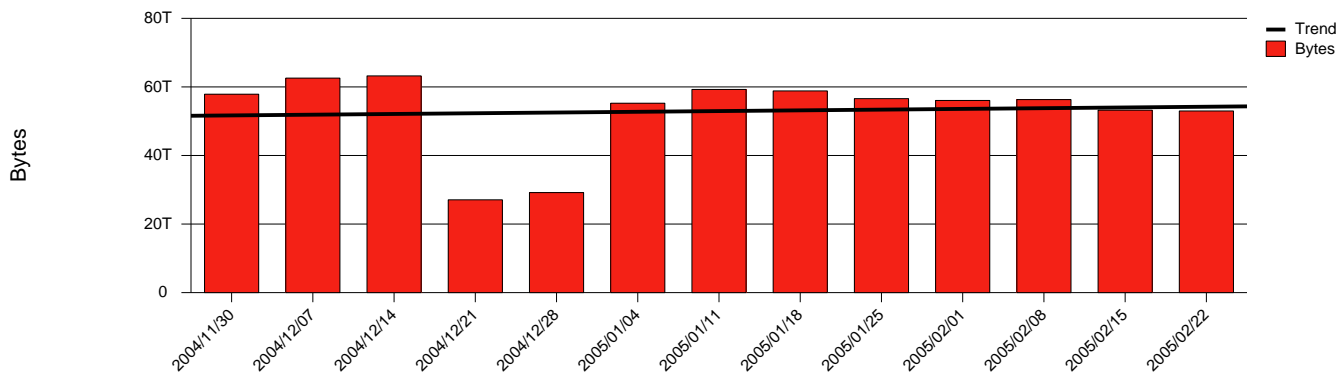

Linköping, LIU - Monthly Health Report

Report for 2005/02/28

LAN/WAN

Total Network Volume by Month

Total Network Volume by Week

Total Network Volume by Day

Situations to Watch

Rank	Element Name	Variable	Threshold	Monthly Average		Days to (from) Threshold
			Value	Actual	Predicted	
1	liu2-SRP(Out)	Volume (Bandwidth %)	80.000	17.493	16.119	Increasing
2	liu2-SRP(In)	Volume (Bandwidth %)	80.000	11.572	11.394	Increasing
3	liu1-SRP(Out)	Volume (Bandwidth %)	80.000	0.001	0.240	Increasing
4	liu2-SRP(In)	Errors (% Frames)	5.000	0.000	0.000	Increasing
5	liu2-SRP(Out)	Discards (% Frames)	10.000	0.000	0.000	Increasing
6	liu1-SRP(In)	Discards (% Frames)	10.000	0.000	0.000	Increasing
7	liu1-SRP(In)	Volume (Bandwidth %)	80.000	0.003	0.118	Decreasing
8	liu1-SRP(In)	Errors (% Frames)	5.000	0.000	0.000	Decreasing