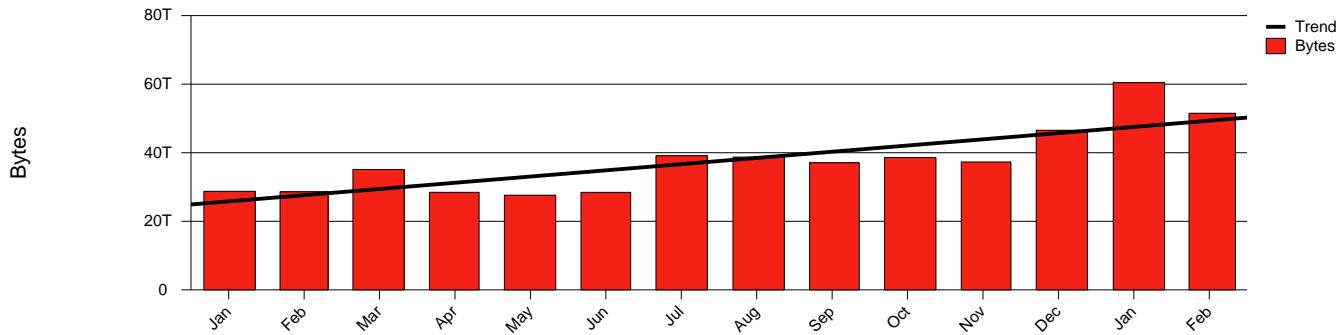

Kristianstad, HKR - Monthly Health Report

Report for 2005/02/28

LAN/WAN

Total Network Volume by Month

Total Network Volume by Week

Total Network Volume by Day

Situations to Watch

Rank	Element Name	Variable	Threshold	Monthly Average		Days to (from) Threshold
			Value	Actual	Predicted	
1	hkr2-SRP(In)	Errors (% Frames)	5.000	0.000	0.158	Increasing
2	hkr2-SRP(In)	Volume (Bandwidth %)	80.000	1.286	0.795	Increasing
3	hkr2-SRP(Out)	Volume (Bandwidth %)	80.000	1.283	0.736	Increasing
4	hkr1-SRP(Out)	Volume (Bandwidth %)	80.000	2.990	3.407	Increasing
5	hkr1-SRP(In)	Volume (Bandwidth %)	80.000	1.291	1.222	Increasing
6	hkr1-SRP(In)	Errors (% Frames)	5.000	0.000	0.000	Increasing