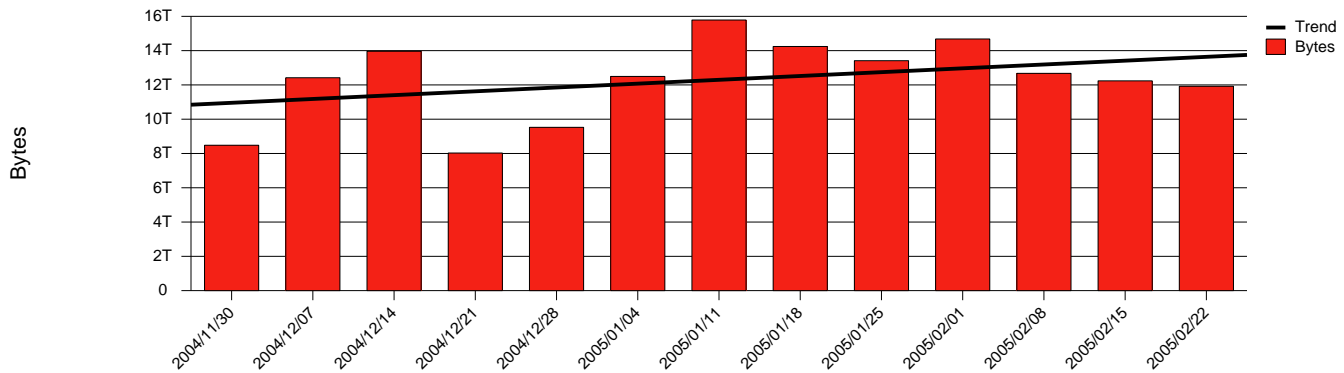

Kristianstad, HKR - Monthly Health Report

Report for 2005/02/28

LAN/WAN

Total Network Volume by Month

Total Network Volume by Week

Total Network Volume by Day

Situations to Watch

Rank	Element Name	Variable	Threshold	Monthly Average		Days to (from) Threshold
			Value	Actual	Predicted	
1	hkr2-SRP(In)	Errors (% Frames)	5.000	0.000	0.158	Increasing
2	hkr2-SRP(In)	Volume (Bandwidth %)	80.000	1.286	0.795	Increasing
3	hkr2-SRP(Out)	Volume (Bandwidth %)	80.000	1.283	0.736	Increasing
4	hkr1-SRP(Out)	Volume (Bandwidth %)	80.000	2.990	3.407	Increasing
5	hkr1-SRP(In)	Volume (Bandwidth %)	80.000	1.291	1.222	Increasing
6	hkr1-SRP(In)	Errors (% Frames)	5.000	0.000	0.000	Increasing