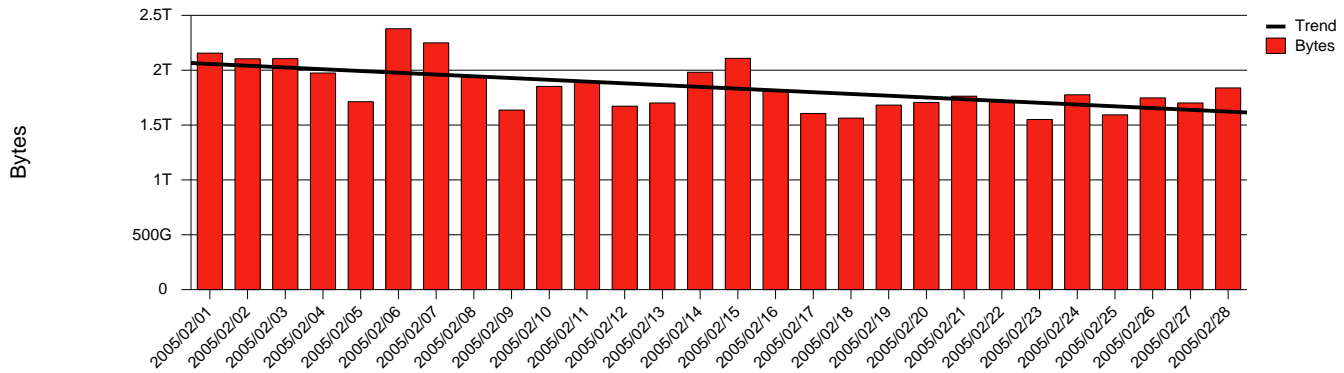

Kristianstad, HKR - Monthly Health Report

Report for 2005/02/28

LAN/WAN

Total Network Volume by Month

Total Network Volume by Week

Total Network Volume by Day

Situations to Watch

Rank	Element Name	Variable	Threshold	Monthly Average		Days to (from) Threshold
			Value	Actual	Predicted	
1	hkr2-SRP(In)	Errors (% Frames)	5.000	0.000	0.158	Increasing
2	hkr2-SRP(In)	Volume (Bandwidth %)	80.000	1.286	0.795	Increasing
3	hkr2-SRP(Out)	Volume (Bandwidth %)	80.000	1.283	0.736	Increasing
4	hkr1-SRP(Out)	Volume (Bandwidth %)	80.000	2.990	3.407	Increasing
5	hkr1-SRP(In)	Volume (Bandwidth %)	80.000	1.291	1.222	Increasing
6	hkr1-SRP(In)	Errors (% Frames)	5.000	0.000	0.000	Increasing