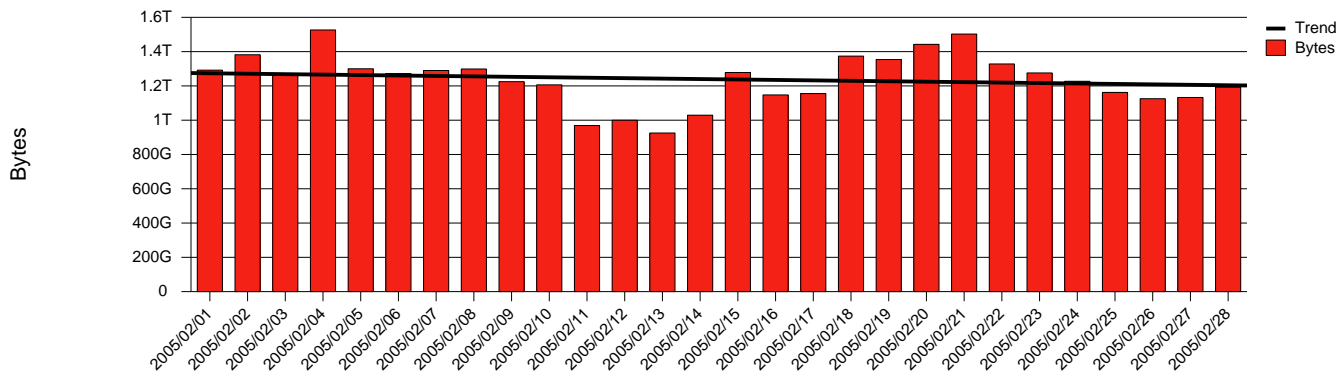

Karlstad, KAU - Monthly Health Report

Report for 2005/02/28

Total Network Volume by Month

Total Network Volume by Week

Total Network Volume by Day

Situations to Watch

Rank	Element Name	Variable	Threshold	Monthly Average		Days to (from) Threshold
			Value	Actual	Predicted	
1	kau2-SRP(In)	Volume (Bandwidth %)	80.000	1.715	1.278	Increasing
2	kau2-SRP(In)	Errors (% Frames)	5.000	0.000	0.000	Increasing
3	kau1-SRP(In)	Errors (% Frames)	5.000	0.000	0.000	Increasing
4	kau1-SRP(In)	Volume (Bandwidth %)	80.000	0.004	0.227	Decreasing
5	kau1-SRP(Out)	Volume (Bandwidth %)	80.000	1.418	1.271	Decreasing
6	kau2-SRP(Out)	Volume (Bandwidth %)	80.000	1.477	1.370	Decreasing