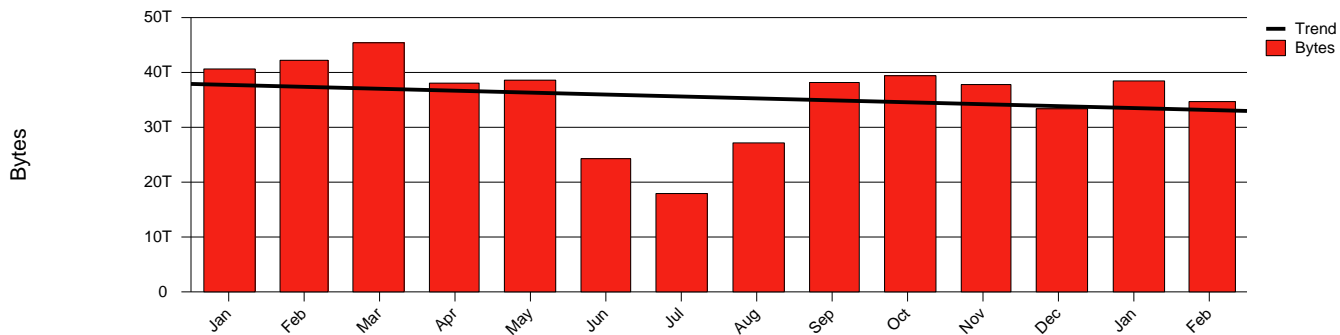

Karlstad, KAU - Monthly Health Report

Report for 2005/02/28

Total Network Volume by Month

Total Network Volume by Week

Total Network Volume by Day

Situations to Watch

Rank	Element Name	Variable	Threshold	Monthly Average		Days to (from) Threshold
			Value	Actual	Predicted	
1	kau2-SRP(In)	Volume (Bandwidth %)	80.000	1.715	1.278	Increasing
2	kau2-SRP(In)	Errors (% Frames)	5.000	0.000	0.000	Increasing
3	kau1-SRP(In)	Errors (% Frames)	5.000	0.000	0.000	Increasing
4	kau1-SRP(In)	Volume (Bandwidth %)	80.000	0.004	0.227	Decreasing
5	kau1-SRP(Out)	Volume (Bandwidth %)	80.000	1.418	1.271	Decreasing
6	kau2-SRP(Out)	Volume (Bandwidth %)	80.000	1.477	1.370	Decreasing