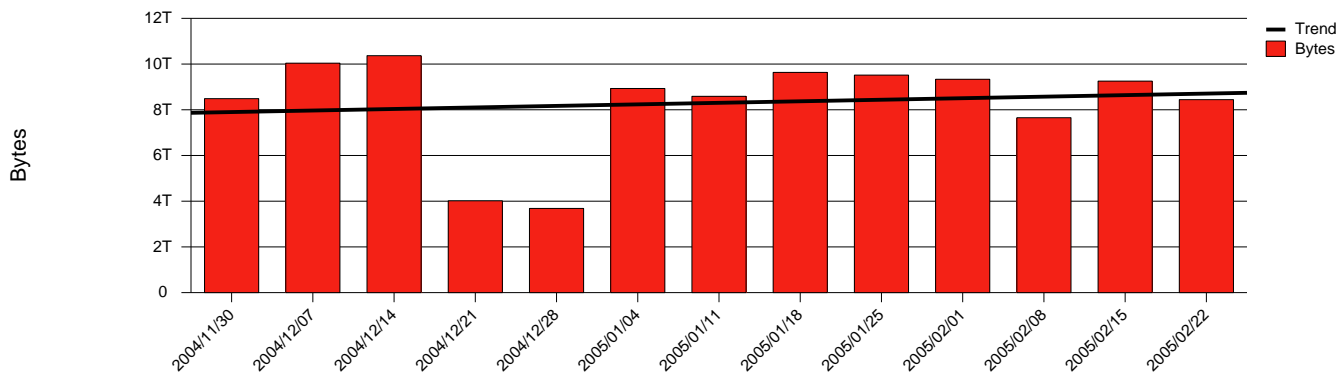

Karlstad, KAU - Monthly Health Report

Report for 2005/02/28

Total Network Volume by Month

Total Network Volume by Week

Total Network Volume by Day

Situations to Watch

Rank	Element Name	Variable	Threshold	Monthly Average		Days to (from) Threshold
			Value	Actual	Predicted	
1	kau2-SRP(In)	Volume (Bandwidth %)	80.000	1.715	1.278	Increasing
2	kau2-SRP(In)	Errors (% Frames)	5.000	0.000	0.000	Increasing
3	kau1-SRP(In)	Errors (% Frames)	5.000	0.000	0.000	Increasing
4	kau1-SRP(In)	Volume (Bandwidth %)	80.000	0.004	0.227	Decreasing
5	kau1-SRP(Out)	Volume (Bandwidth %)	80.000	1.418	1.271	Decreasing
6	kau2-SRP(Out)	Volume (Bandwidth %)	80.000	1.477	1.370	Decreasing