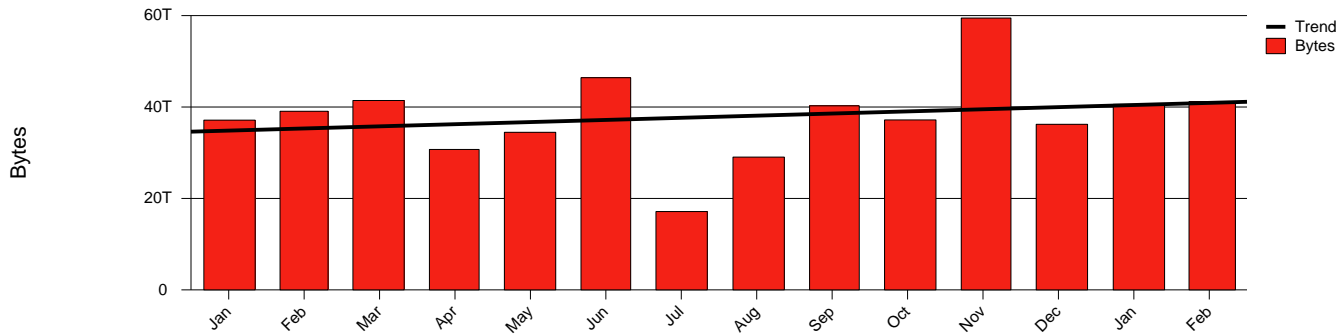

# Jönköping, HJ - Monthly Health Report

Report for 2005/02/28

LAN/WAN

Total Network Volume by Month

Total Network Volume by Week

Total Network Volume by Day

Situations to Watch

Rank	Element Name	Variable	Threshold	Monthly Average		Days to (from)
			Value	Actual	Predicted	Threshold
1	hj1-SRP(Out)	Volume (Bandwidth %)	80.000	3.186	2.806	Increasing
2	hj2-SRP(In)	Volume (Bandwidth %)	80.000	0.618	1.025	Increasing
3	hj2-SRP(In)	Errors (% Frames)	5.000	0.000	0.005	Increasing
4	hj1-SRP(Out)	Discards (% Frames)	10.000	0.000	0.000	Increasing
5	hj1-SRP(In)	Volume (Bandwidth %)	80.000	1.677	1.080	Decreasing
6	hj1-SRP(In)	Errors (% Frames)	5.000	0.000	0.000	Decreasing
7	hj2-SRP(Out)	Volume (Bandwidth %)	80.000	0.000	0.238	Decreasing