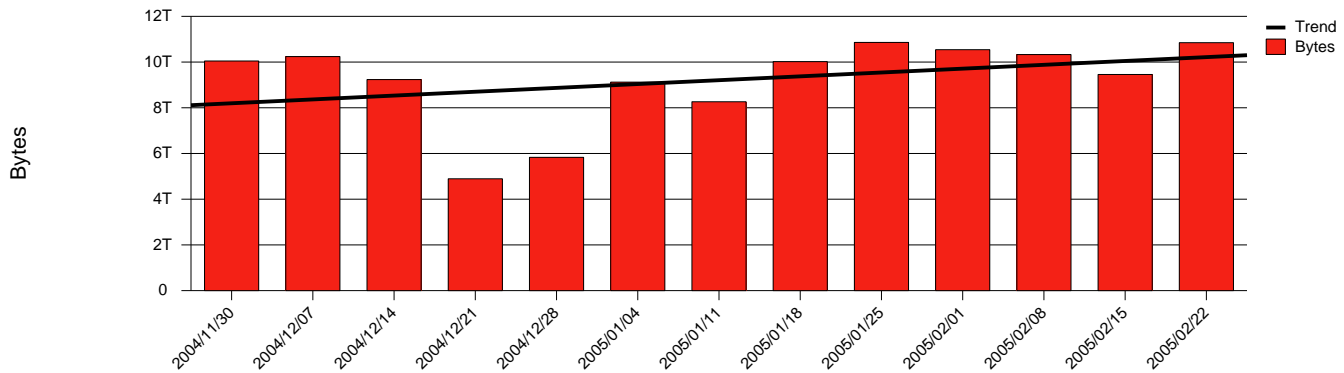

# Jönköping, HJ - Monthly Health Report

Report for 2005/02/28

LAN/WAN

Total Network Volume by Month

Total Network Volume by Week

Total Network Volume by Day

Situations to Watch

Rank	Element Name	Variable	Threshold	Monthly Average		Days to (from)
			Value	Actual	Predicted	Threshold
1	hj1-SRP(Out)	Volume (Bandwidth %)	80.000	3.186	2.806	Increasing
2	hj2-SRP(In)	Volume (Bandwidth %)	80.000	0.618	1.025	Increasing
3	hj2-SRP(In)	Errors (% Frames)	5.000	0.000	0.005	Increasing
4	hj1-SRP(Out)	Discards (% Frames)	10.000	0.000	0.000	Increasing
5	hj1-SRP(In)	Volume (Bandwidth %)	80.000	1.677	1.080	Decreasing
6	hj1-SRP(In)	Errors (% Frames)	5.000	0.000	0.000	Decreasing
7	hj2-SRP(Out)	Volume (Bandwidth %)	80.000	0.000	0.238	Decreasing