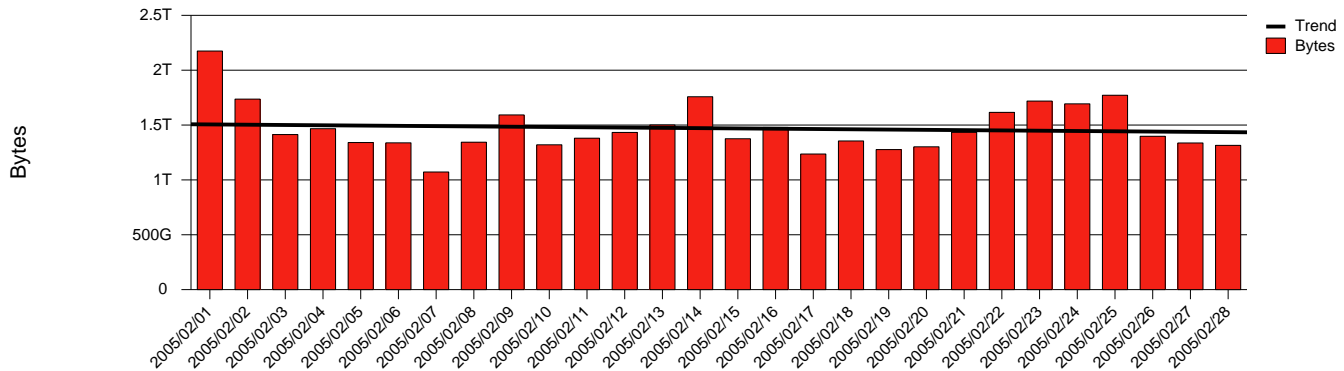

# Jönköping, HJ - Monthly Health Report

Report for 2005/02/28

LAN/WAN

Total Network Volume by Month

Total Network Volume by Week

Total Network Volume by Day

Situations to Watch

Rank	Element Name	Variable	Threshold	Monthly Average		Days to (from)
			Value	Actual	Predicted	Threshold
1	hj1-SRP(Out)	Volume (Bandwidth %)	80.000	3.186	2.806	Increasing
2	hj2-SRP(In)	Volume (Bandwidth %)	80.000	0.618	1.025	Increasing
3	hj2-SRP(In)	Errors (% Frames)	5.000	0.000	0.005	Increasing
4	hj1-SRP(Out)	Discards (% Frames)	10.000	0.000	0.000	Increasing
5	hj1-SRP(In)	Volume (Bandwidth %)	80.000	1.677	1.080	Decreasing
6	hj1-SRP(In)	Errors (% Frames)	5.000	0.000	0.000	Decreasing
7	hj2-SRP(Out)	Volume (Bandwidth %)	80.000	0.000	0.238	Decreasing