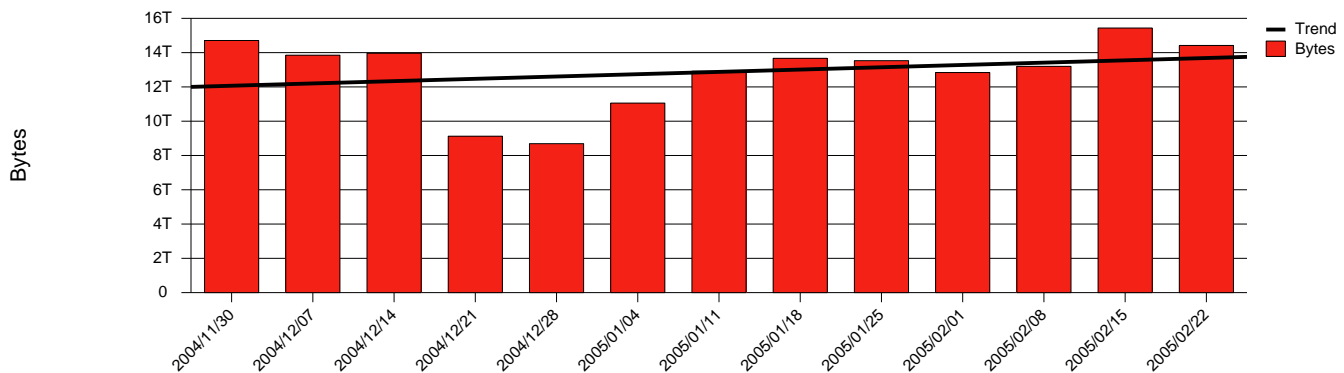

Göteborg, Chalmers - Monthly Health Report

Report for 2005/02/28

LAN/WAN

Total Network Volume by Month

Total Network Volume by Week

Total Network Volume by Day

Situations to Watch

Rank	Element Name	Variable	Threshold	Monthly Average		Days to (from)
			Value	Actual	Predicted	Threshold
1	chalmers1-SRP(Out)	Volume (Bandwidth %)	80.000	2.640	2.603	Increasing
2	chalmers2-SRP(Out)	Volume (Bandwidth %)	80.000	2.519	2.560	Increasing
3	chalmers1-SRP(In)	Errors (% Frames)	5.000	0.000	0.047	Increasing
4	chalmers1-SRP(In)	Volume (Bandwidth %)	80.000	1.462	1.416	Increasing
5	chalmers2-SRP(In)	Volume (Bandwidth %)	80.000	0.813	0.888	Increasing
6	chalmers2-SRP(In)	Errors (% Frames)	5.000	0.000	0.000	Decreasing