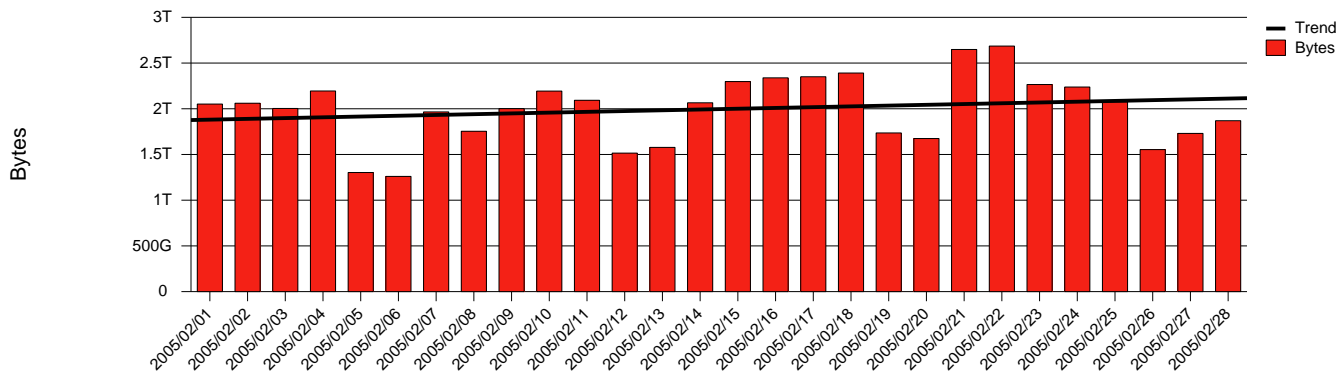

Göteborg, Chalmers - Monthly Health Report

Report for 2005/02/28

LAN/WAN

Total Network Volume by Month

Total Network Volume by Week

Total Network Volume by Day

Situations to Watch

Rank	Element Name	Variable	Threshold	Monthly Average		Days to (from)
			Value	Actual	Predicted	Threshold
1	chalmers1-SRP(Out)	Volume (Bandwidth %)	80.000	2.640	2.603	Increasing
2	chalmers2-SRP(Out)	Volume (Bandwidth %)	80.000	2.519	2.560	Increasing
3	chalmers1-SRP(In)	Errors (% Frames)	5.000	0.000	0.047	Increasing
4	chalmers1-SRP(In)	Volume (Bandwidth %)	80.000	1.462	1.416	Increasing
5	chalmers2-SRP(In)	Volume (Bandwidth %)	80.000	0.813	0.888	Increasing
6	chalmers2-SRP(In)	Errors (% Frames)	5.000	0.000	0.000	Decreasing