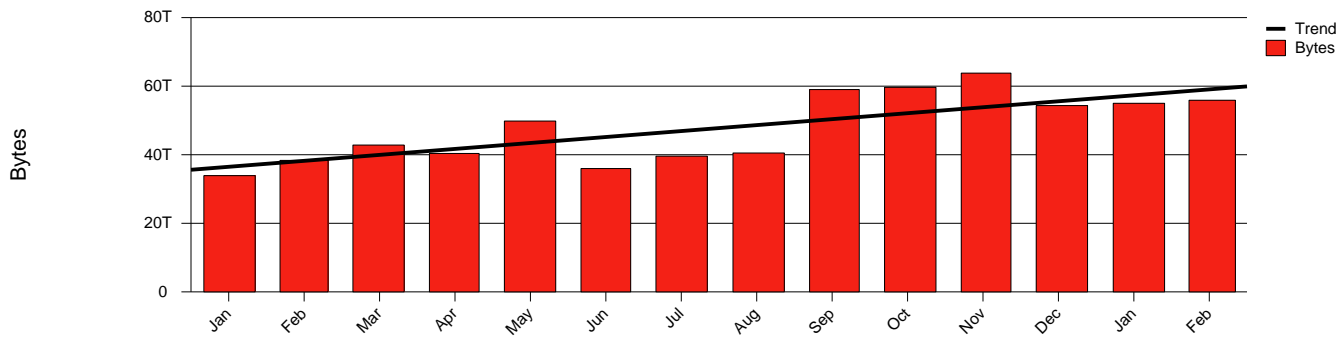

Göteborg, Chalmers - Monthly Health Report

Report for 2005/02/28

LAN/WAN

Total Network Volume by Month

Total Network Volume by Week

Total Network Volume by Day

Situations to Watch

Rank	Element Name	Variable	Threshold	Monthly Average		Days to (from)
			Value	Actual	Predicted	Threshold
1	chalmers1-SRP(Out)	Volume (Bandwidth %)	80.000	2.640	2.603	Increasing
2	chalmers2-SRP(Out)	Volume (Bandwidth %)	80.000	2.519	2.560	Increasing
3	chalmers1-SRP(In)	Errors (% Frames)	5.000	0.000	0.047	Increasing
4	chalmers1-SRP(In)	Volume (Bandwidth %)	80.000	1.462	1.416	Increasing
5	chalmers2-SRP(In)	Volume (Bandwidth %)	80.000	0.813	0.888	Increasing
6	chalmers2-SRP(In)	Errors (% Frames)	5.000	0.000	0.000	Decreasing