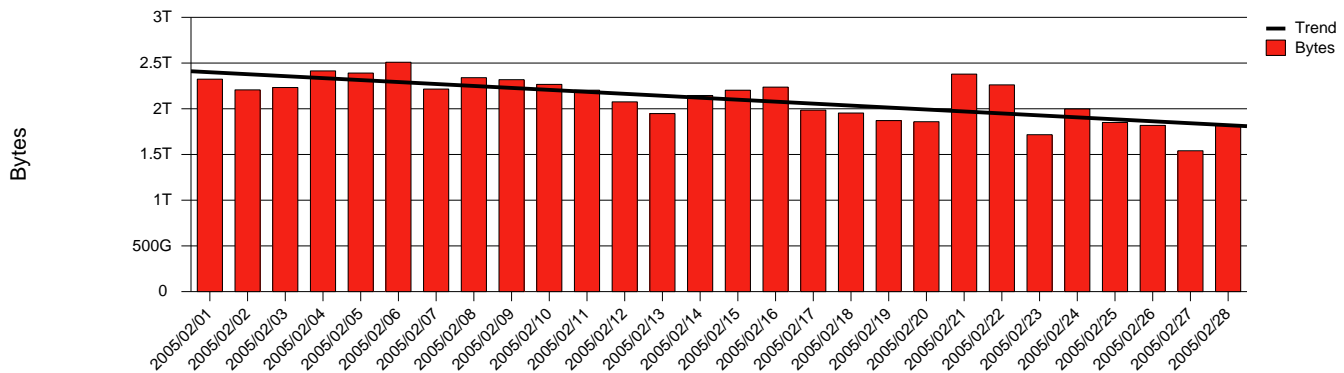

Gävle, HIG - Monthly Health Report

Report for 2005/02/28

LAN/WAN

Total Network Volume by Month

Total Network Volume by Week

Total Network Volume by Day

Situations to Watch

Rank	Element Name	Variable	Threshold	Monthly Average		Days to (from) Threshold
			Value	Actual	Predicted	
1	hig1-SRP(In)	Volume (Bandwidth %)	80.000	2.615	2.882	Increasing
2	hig2-SRP(In)	Errors (% Frames)	5.000	0.021	0.089	Increasing
3	hig1-SRP(Out)	Volume (Bandwidth %)	80.000	2.961	2.762	Increasing
4	hig1-SRP(In)	Errors (% Frames)	5.000	0.000	0.007	Increasing
5	hig1-SRP(Out)	Discards (% Frames)	10.000	0.000	0.000	Increasing
6	hig2-SRP(In)	Volume (Bandwidth %)	80.000	0.050	0.000	Decreasing
7	hig2-SRP(Out)	Volume (Bandwidth %)	80.000	2.240	2.188	Decreasing