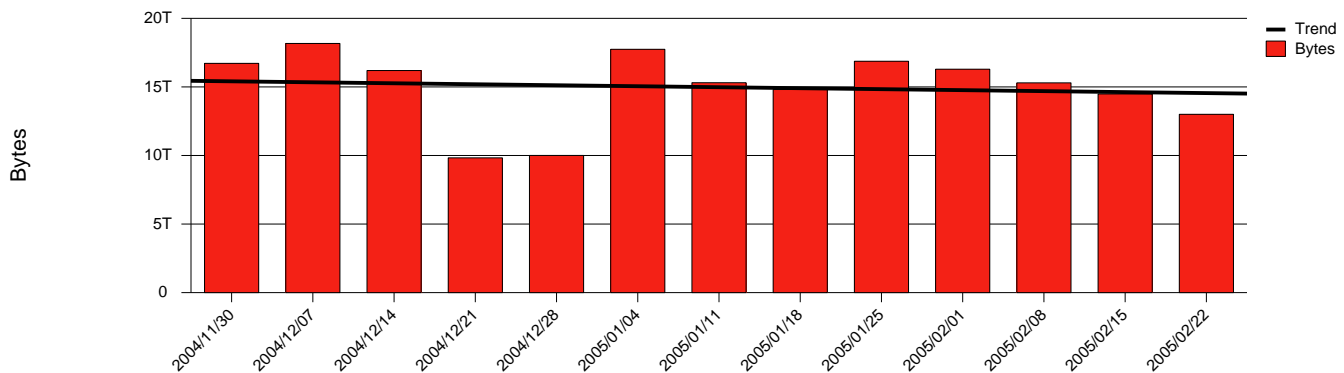

Gävle, HIG - Monthly Health Report

Report for 2005/02/28

LAN/WAN

Total Network Volume by Month

Total Network Volume by Week

Total Network Volume by Day

Situations to Watch

Rank	Element Name	Variable	Threshold	Monthly Average		Days to (from) Threshold
			Value	Actual	Predicted	
1	hig1-SRP(In)	Volume (Bandwidth %)	80.000	2.615	2.882	Increasing
2	hig2-SRP(In)	Errors (% Frames)	5.000	0.021	0.089	Increasing
3	hig1-SRP(Out)	Volume (Bandwidth %)	80.000	2.961	2.762	Increasing
4	hig1-SRP(In)	Errors (% Frames)	5.000	0.000	0.007	Increasing
5	hig1-SRP(Out)	Discards (% Frames)	10.000	0.000	0.000	Increasing
6	hig2-SRP(In)	Volume (Bandwidth %)	80.000	0.050	0.000	Decreasing
7	hig2-SRP(Out)	Volume (Bandwidth %)	80.000	2.240	2.188	Decreasing