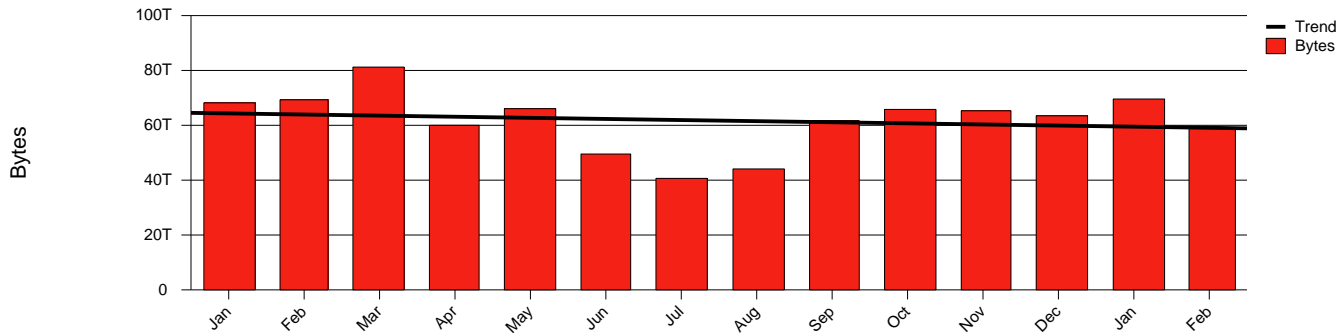

Gävle, HIG - Monthly Health Report

Report for 2005/02/28

LAN/WAN

Total Network Volume by Month

Total Network Volume by Week

Total Network Volume by Day

Situations to Watch

Rank	Element Name	Variable	Threshold	Monthly Average		Days to (from) Threshold
			Value	Actual	Predicted	
1	hig1-SRP(In)	Volume (Bandwidth %)	80.000	2.615	2.882	Increasing
2	hig2-SRP(In)	Errors (% Frames)	5.000	0.021	0.089	Increasing
3	hig1-SRP(Out)	Volume (Bandwidth %)	80.000	2.961	2.762	Increasing
4	hig1-SRP(In)	Errors (% Frames)	5.000	0.000	0.007	Increasing
5	hig1-SRP(Out)	Discards (% Frames)	10.000	0.000	0.000	Increasing
6	hig2-SRP(In)	Volume (Bandwidth %)	80.000	0.050	0.000	Decreasing
7	hig2-SRP(Out)	Volume (Bandwidth %)	80.000	2.240	2.188	Decreasing