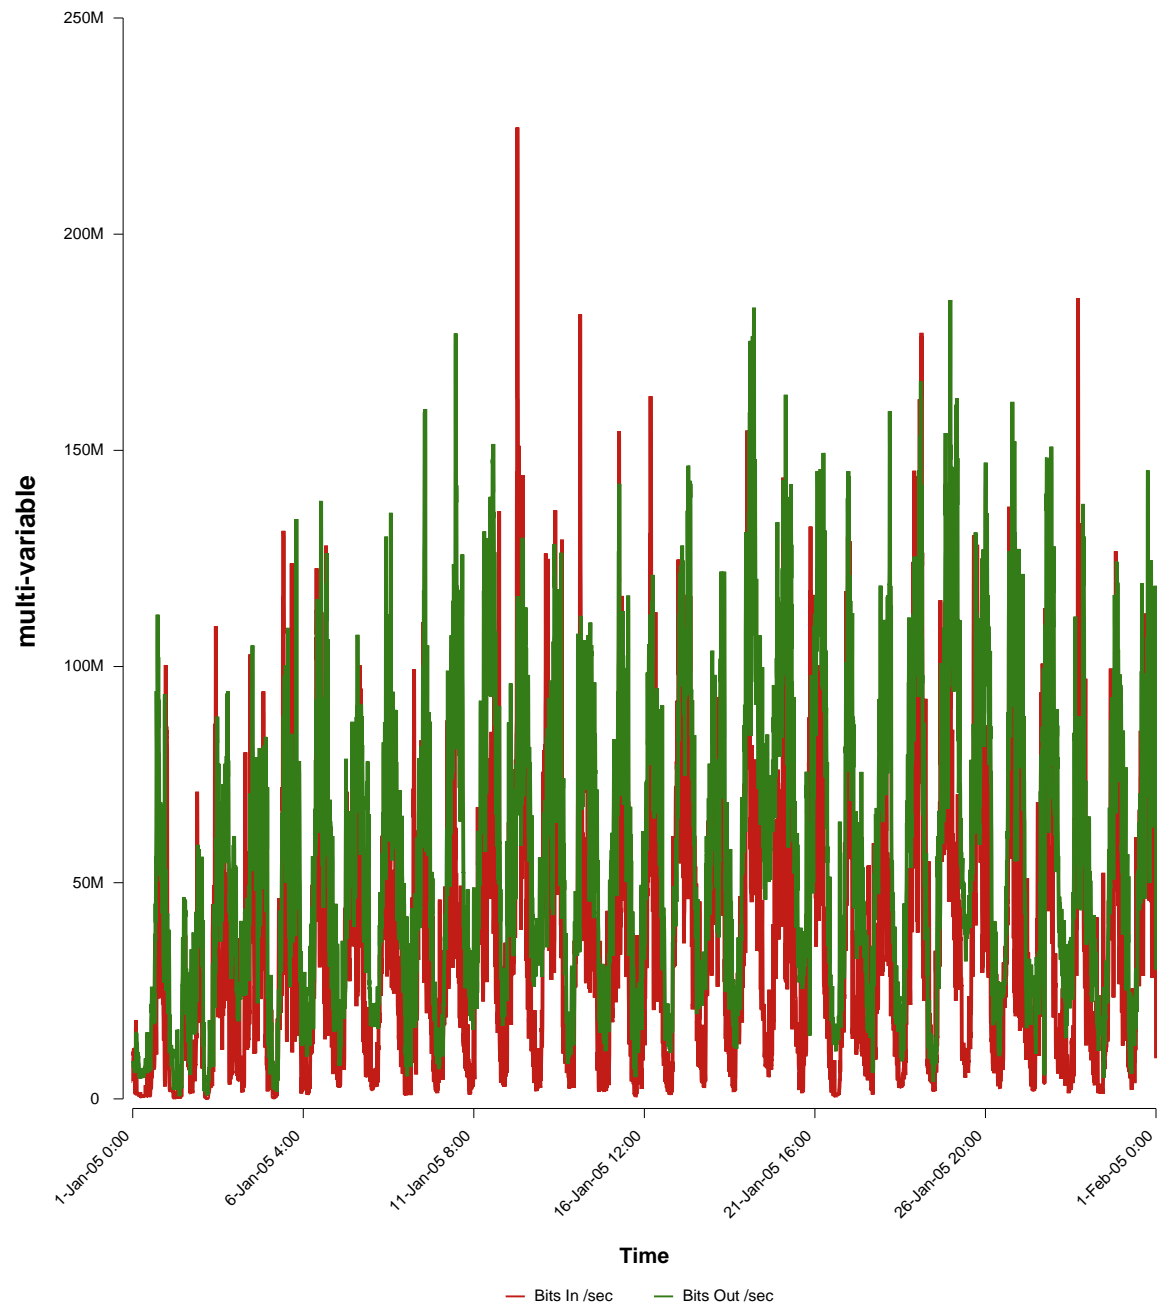

eHealth Trend Report

Divide by Time

SUNET-A-VISBY-HGO

From: 2005/01/01 00:00
To: 2005/01/31 23:59

Created: 2005/02/02 07:45:09