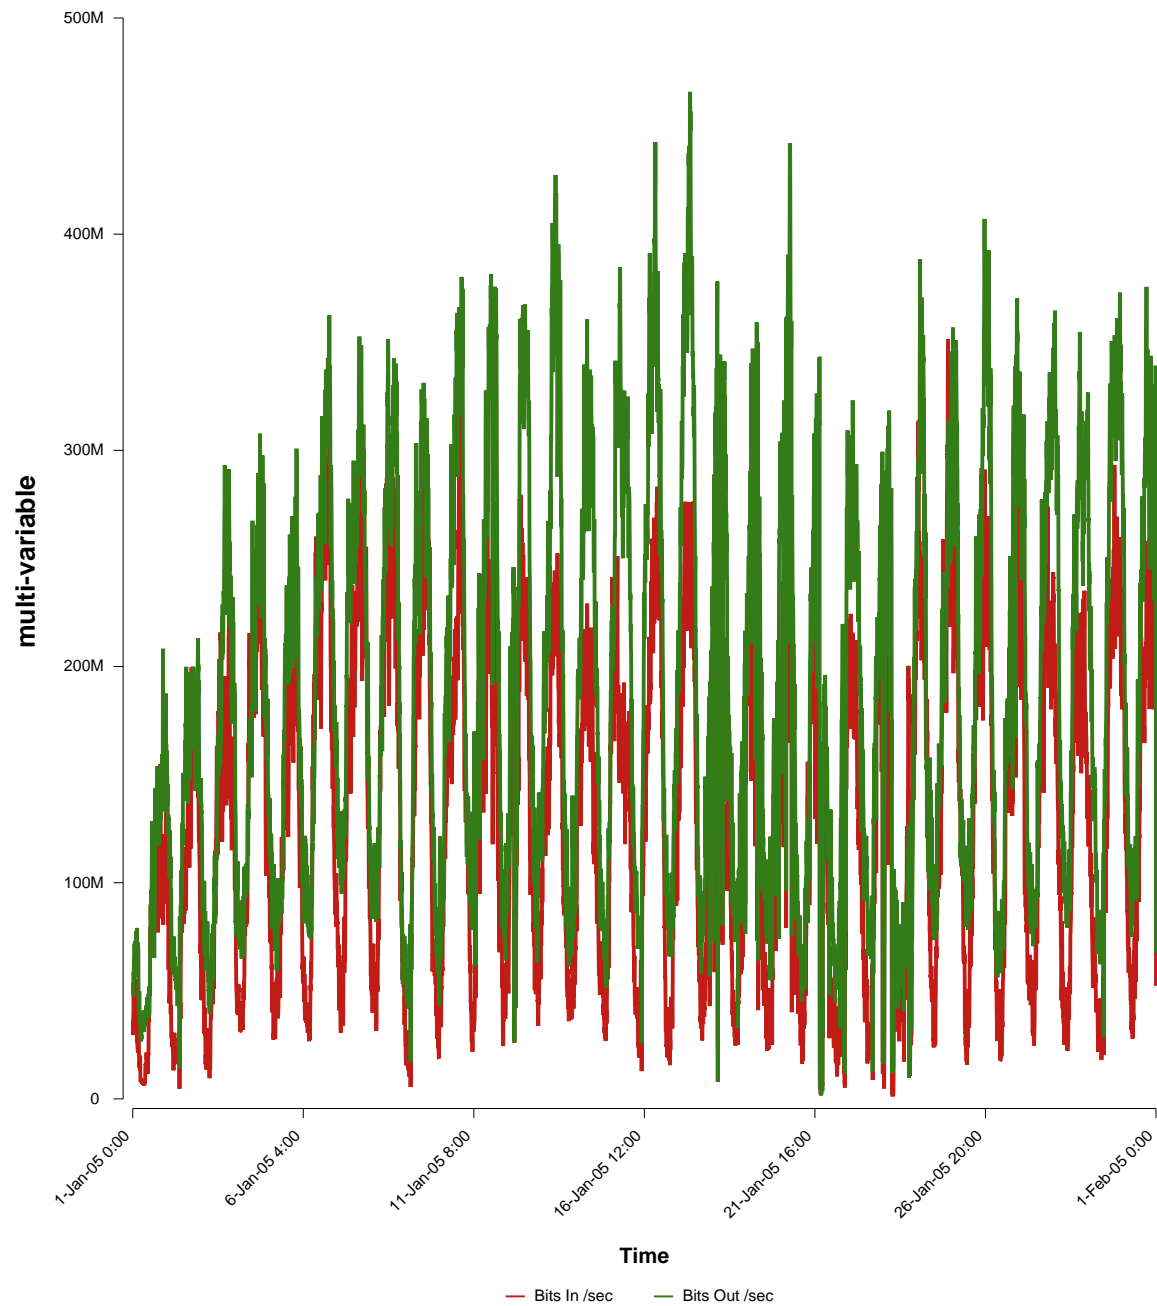

eHealth Trend Report

Divide by Time

SUNET-A-VAXJO-VXU

From: 2005/01/01 00:00
To: 2005/01/31 23:59

Created: 2005/02/02 07:30:08