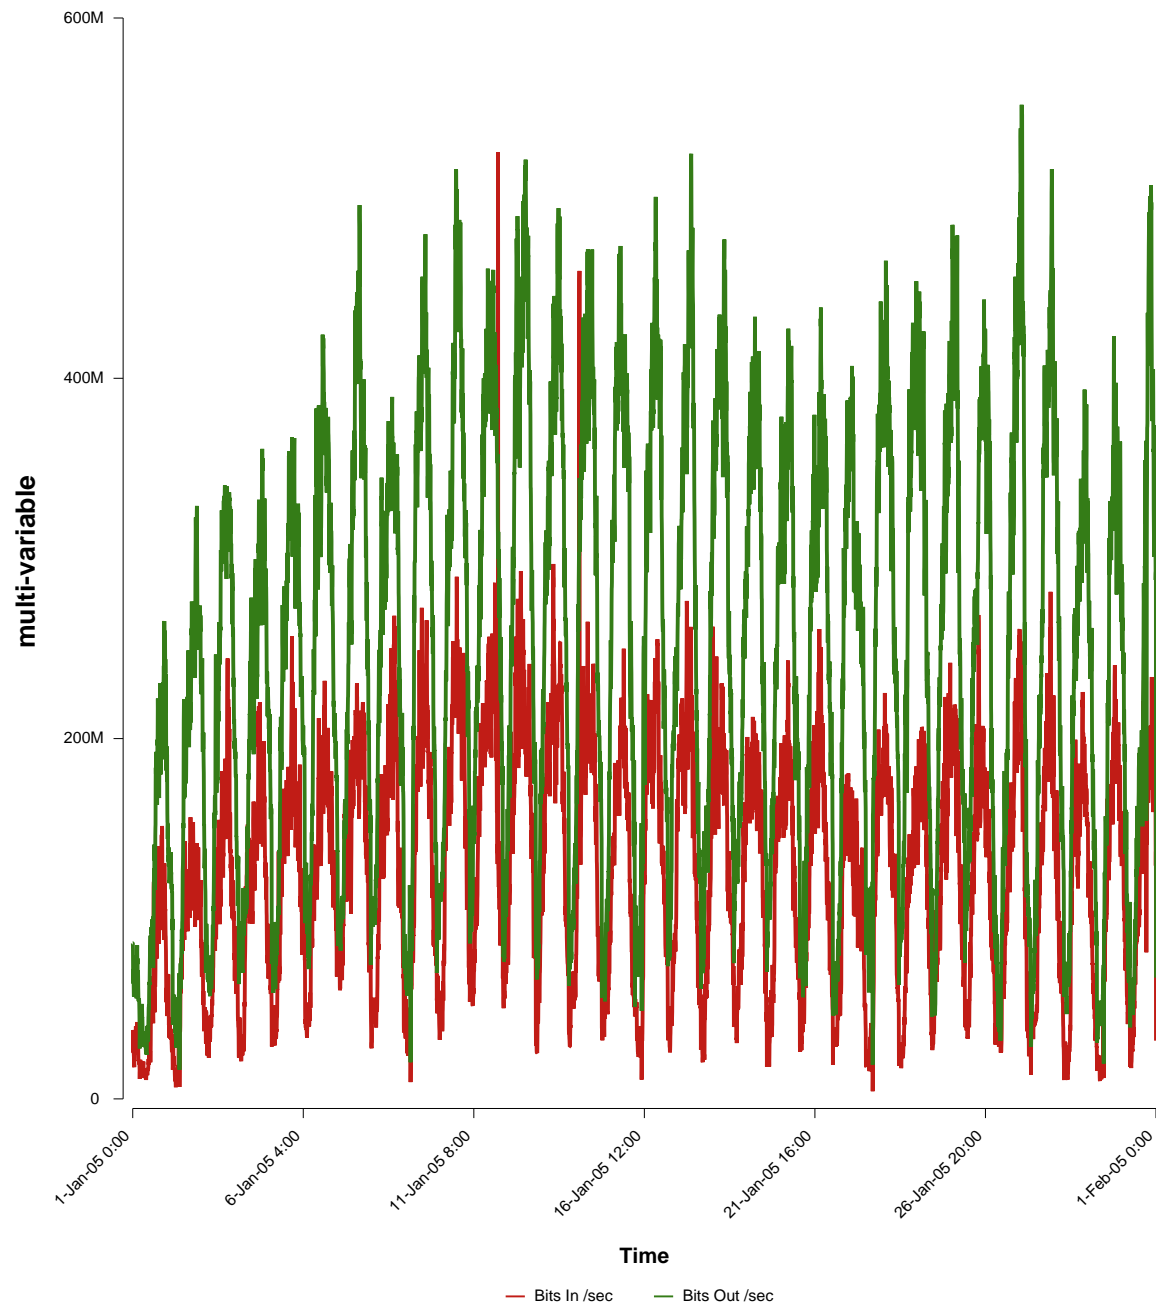

eHealth Trend Report

Divide by Time

SUNET-A-VASTERAS-MDH

From: 2005/01/01 00:00
To: 2005/01/31 23:59

Created: 2005/02/02 07:20:12