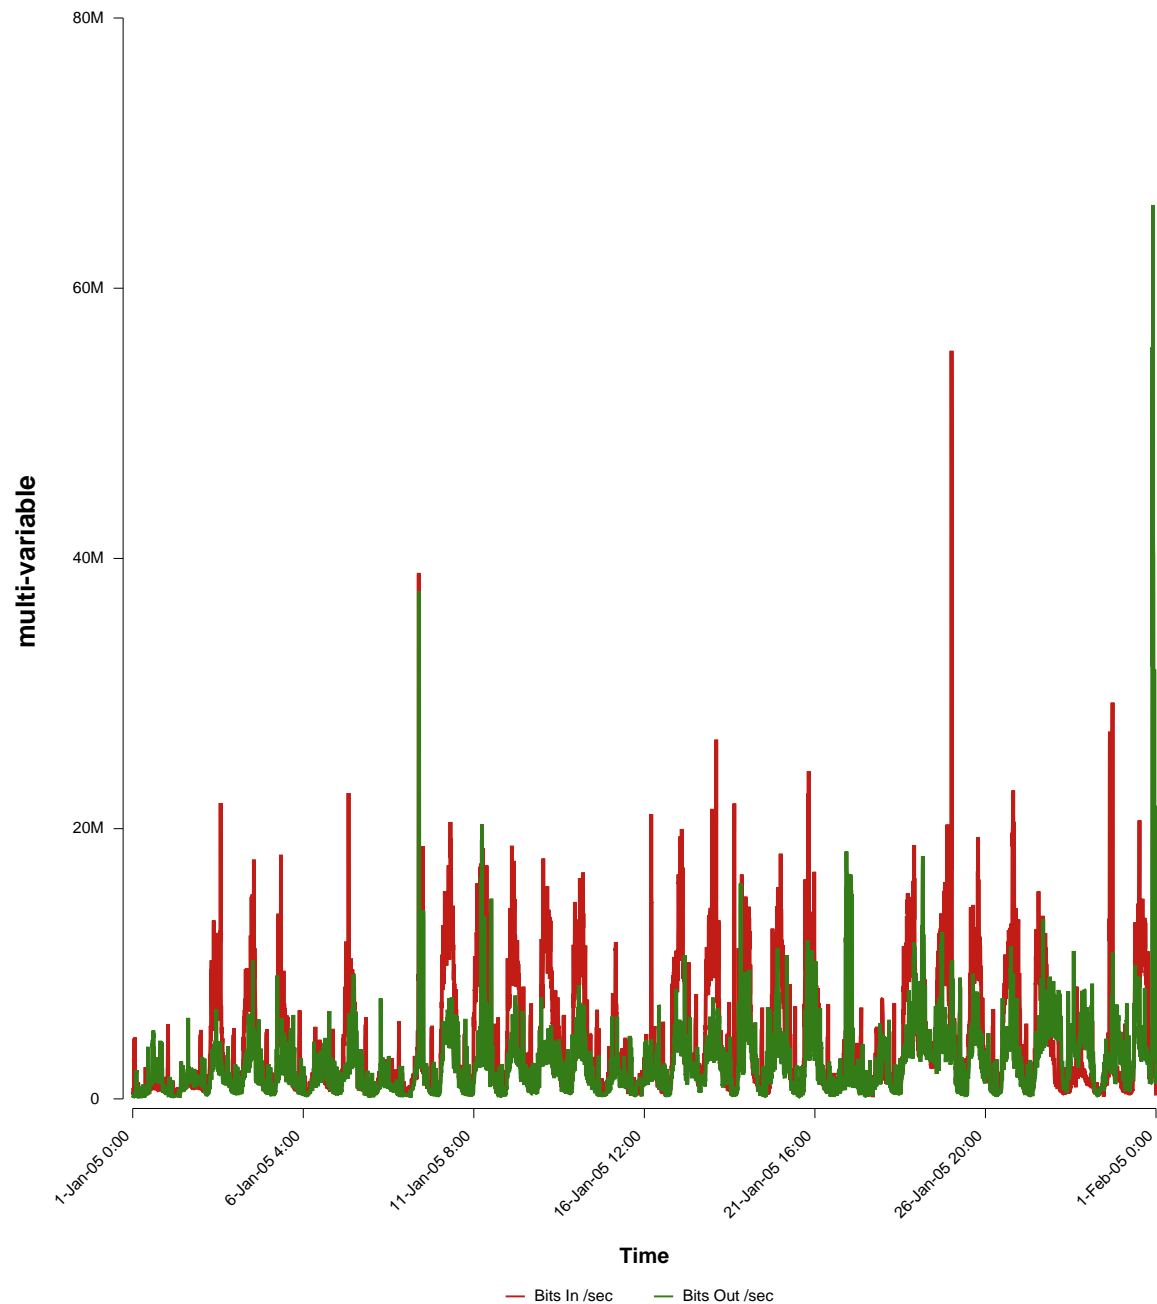

eHealth Trend Report

Divide by Time

SUNET-A-UPPSALA-SLU

From: 2005/01/01 00:00
To: 2005/01/31 23:59

Created: 2005/02/02 07:00:07