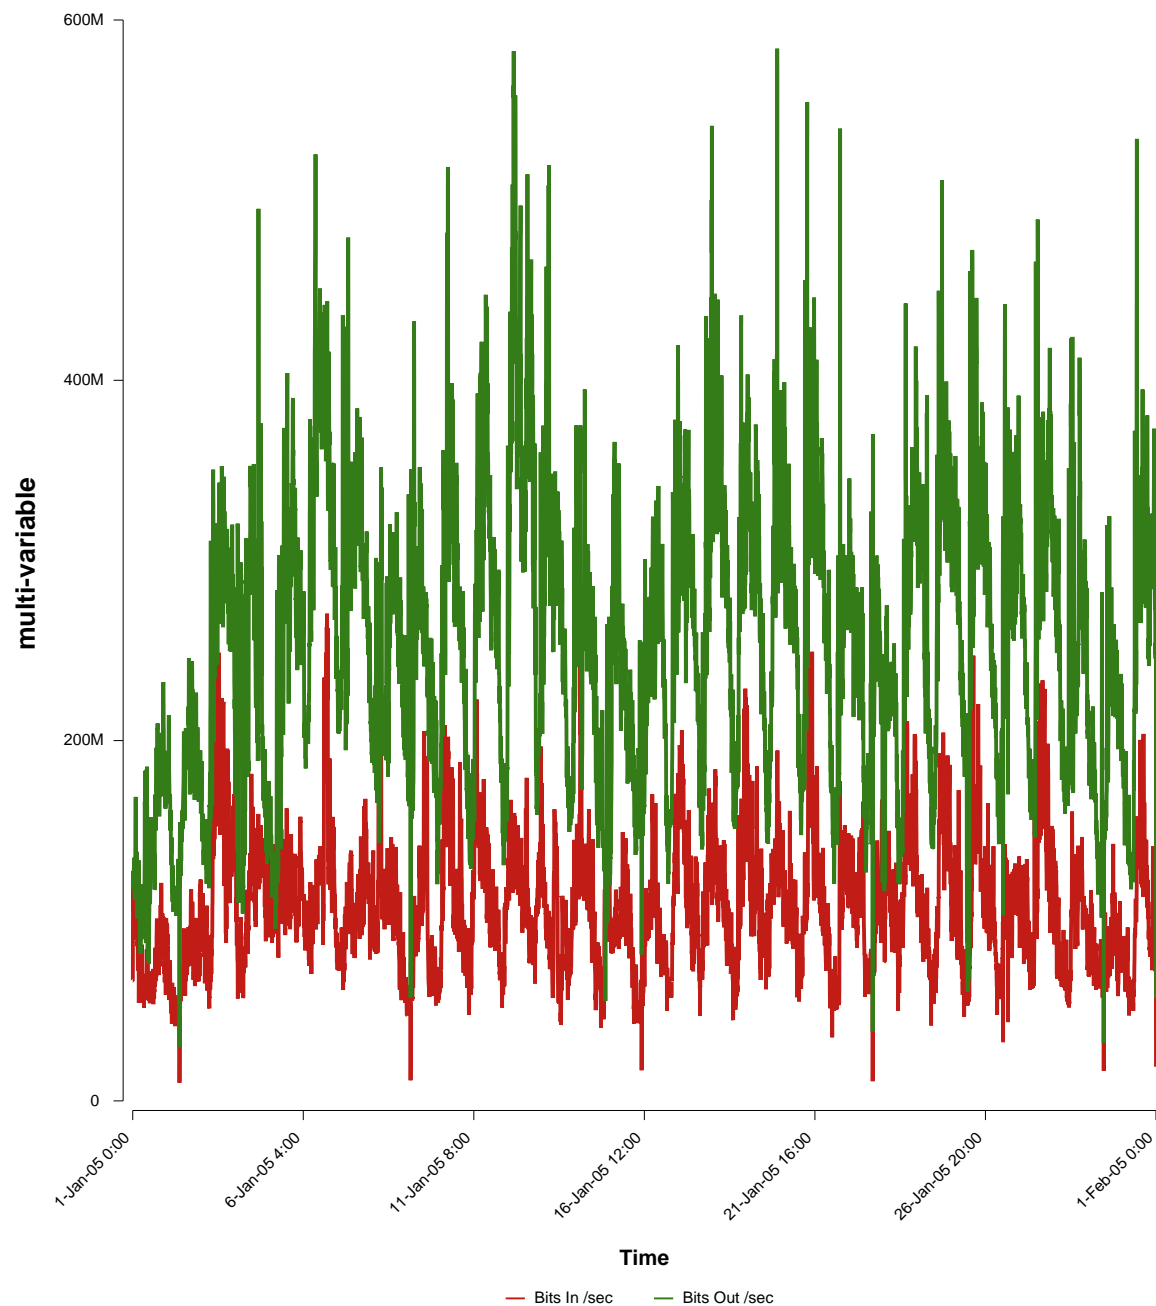

eHealth Trend Report

Divide by Time

SUNET-A-UMEA-UMU

From: 2005/01/01 00:00
To: 2005/01/31 23:59

Created: 2005/02/02 06:50:07