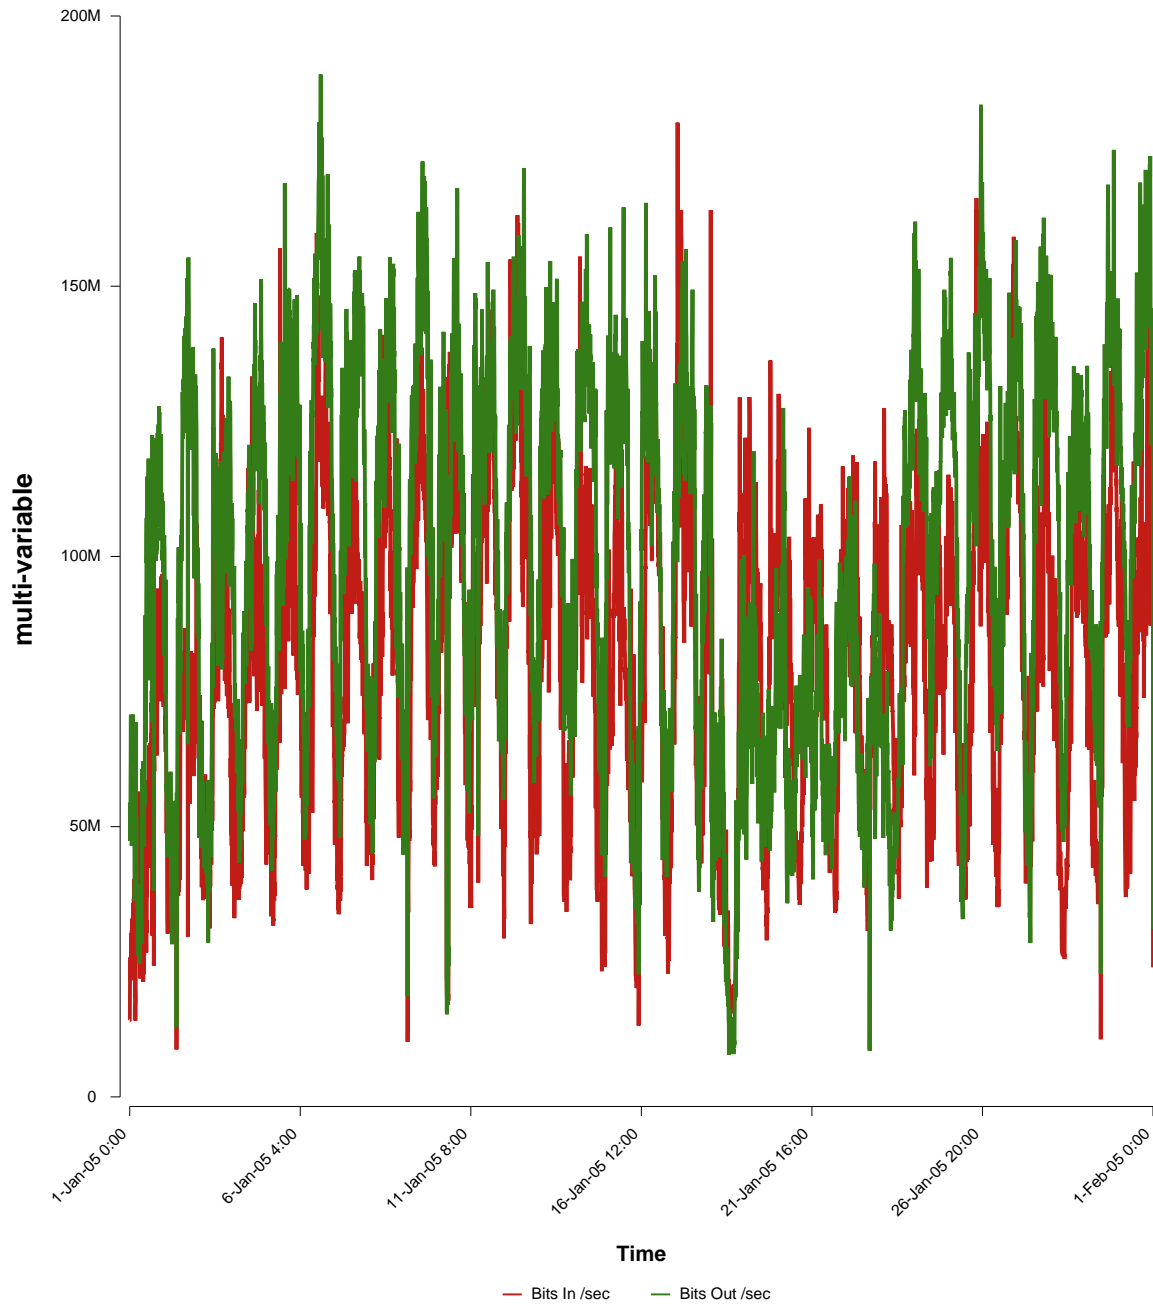

eHealth Trend Report

Divide by Time

SUNET-A-SUNDSVALL-MH

From: 2005/01/01 00:00
To: 2005/01/31 23:59

Created: 2005/02/02 06:30:06