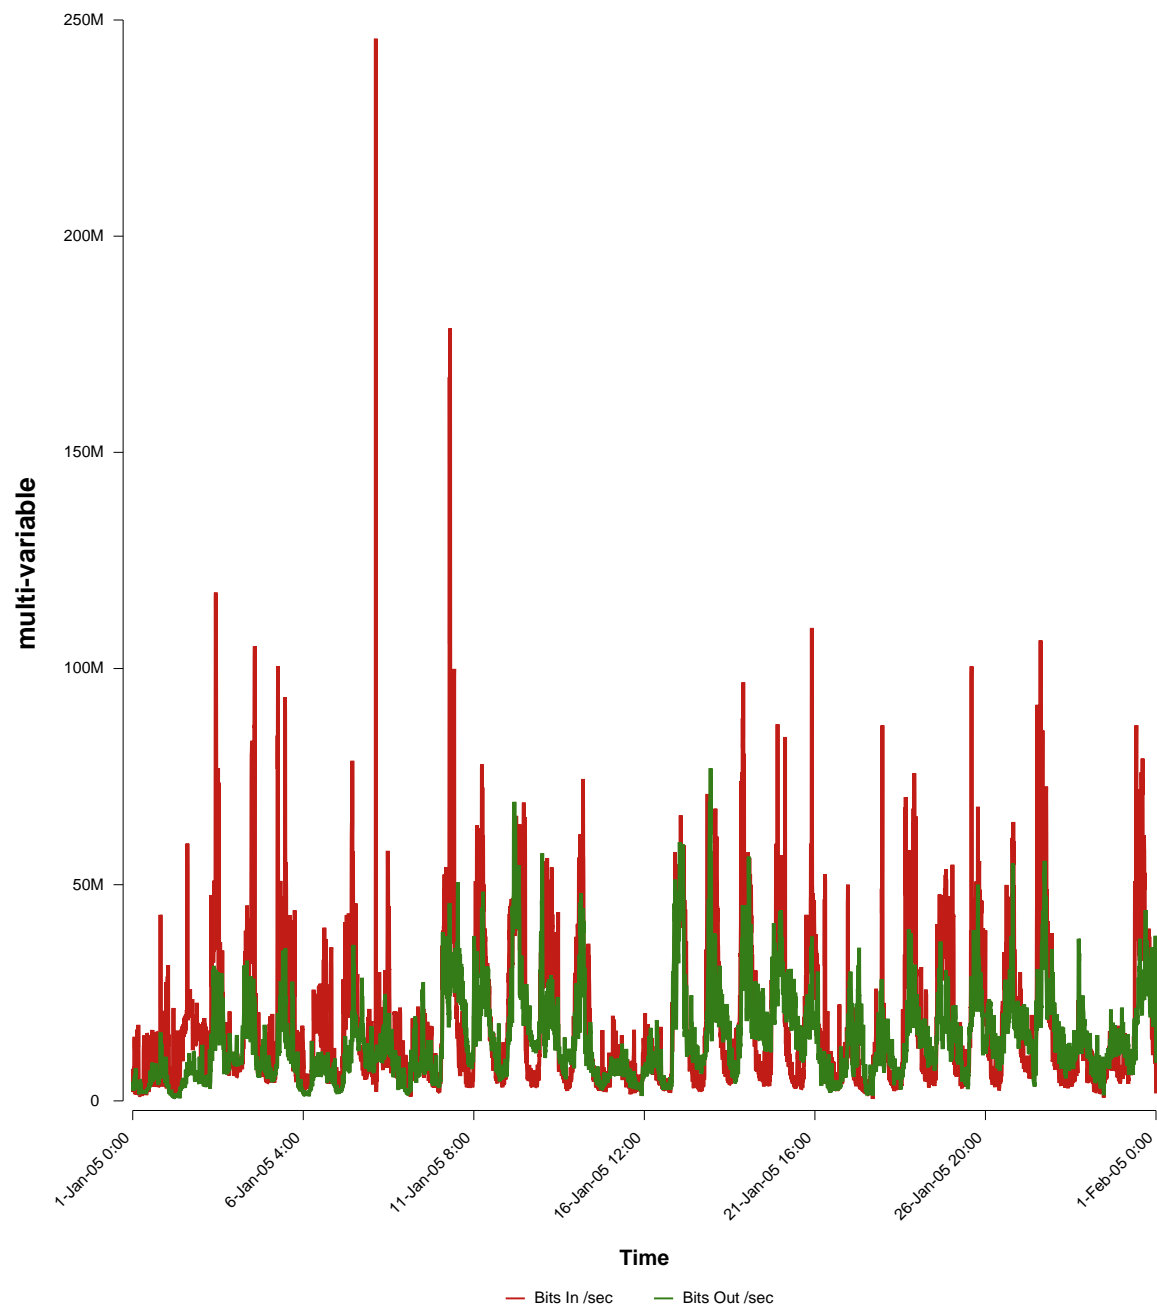

eHealth Trend Report

Divide by Time

SUNET-A-STHLM-SU

From: 2005/01/01 00:00
To: 2005/01/31 23:59

Created: 2005/02/02 06:20:10