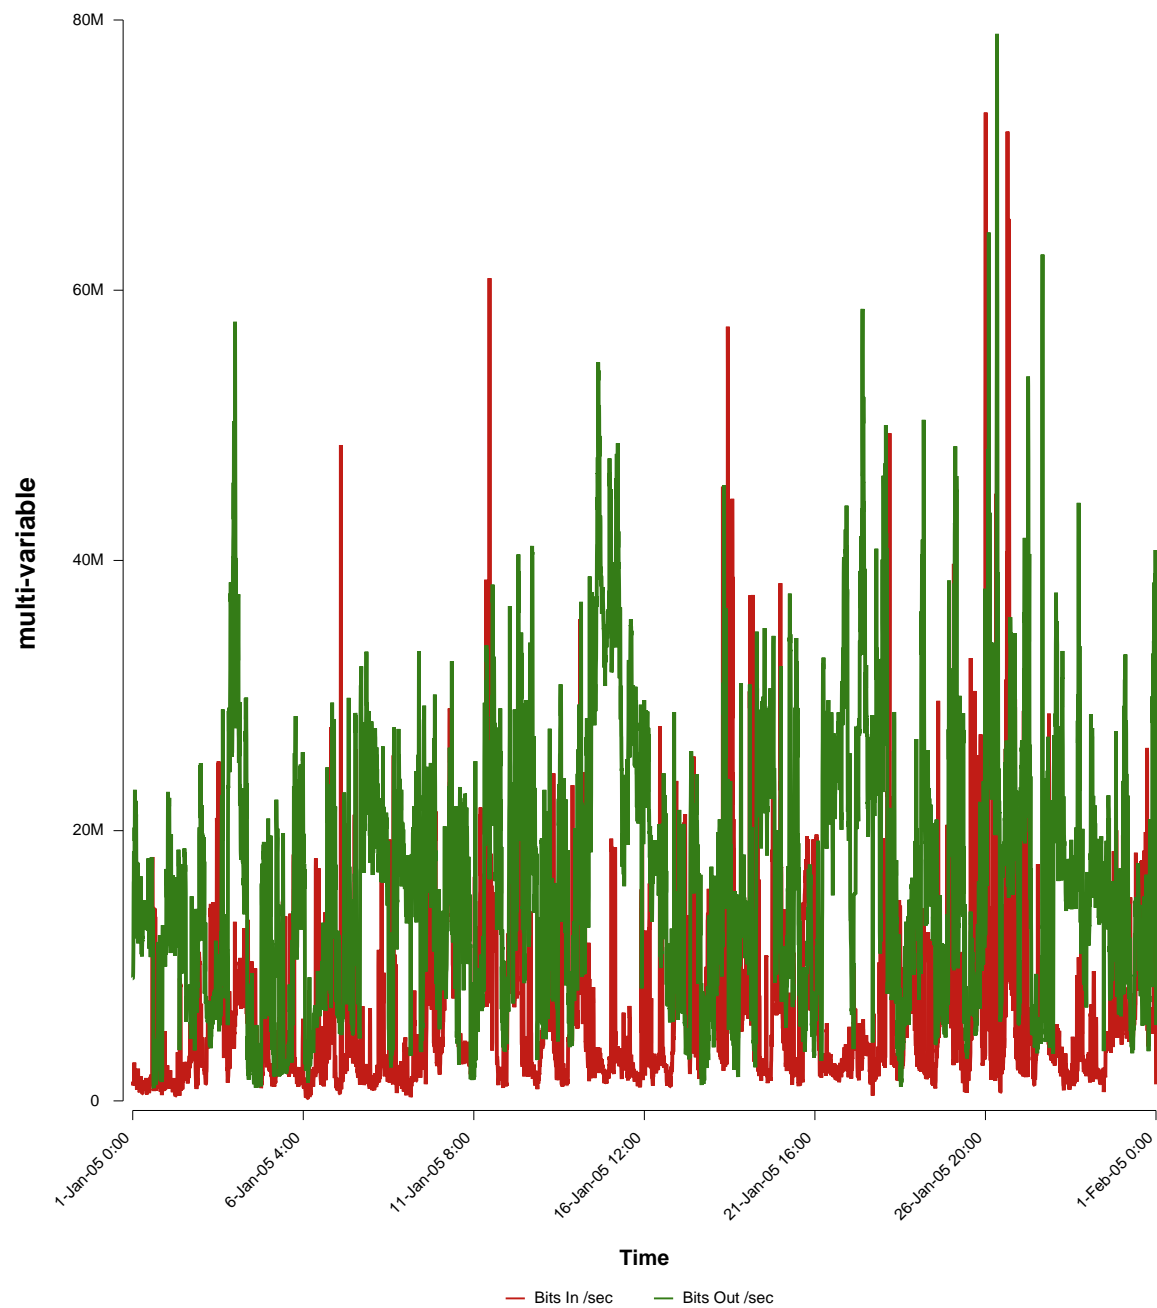

eHealth Trend Report

Divide by Time

SUNET-A-STHLM-SH

From: 2005/01/01 00:00
To: 2005/01/31 23:59

Created: 2005/02/02 06:10:06