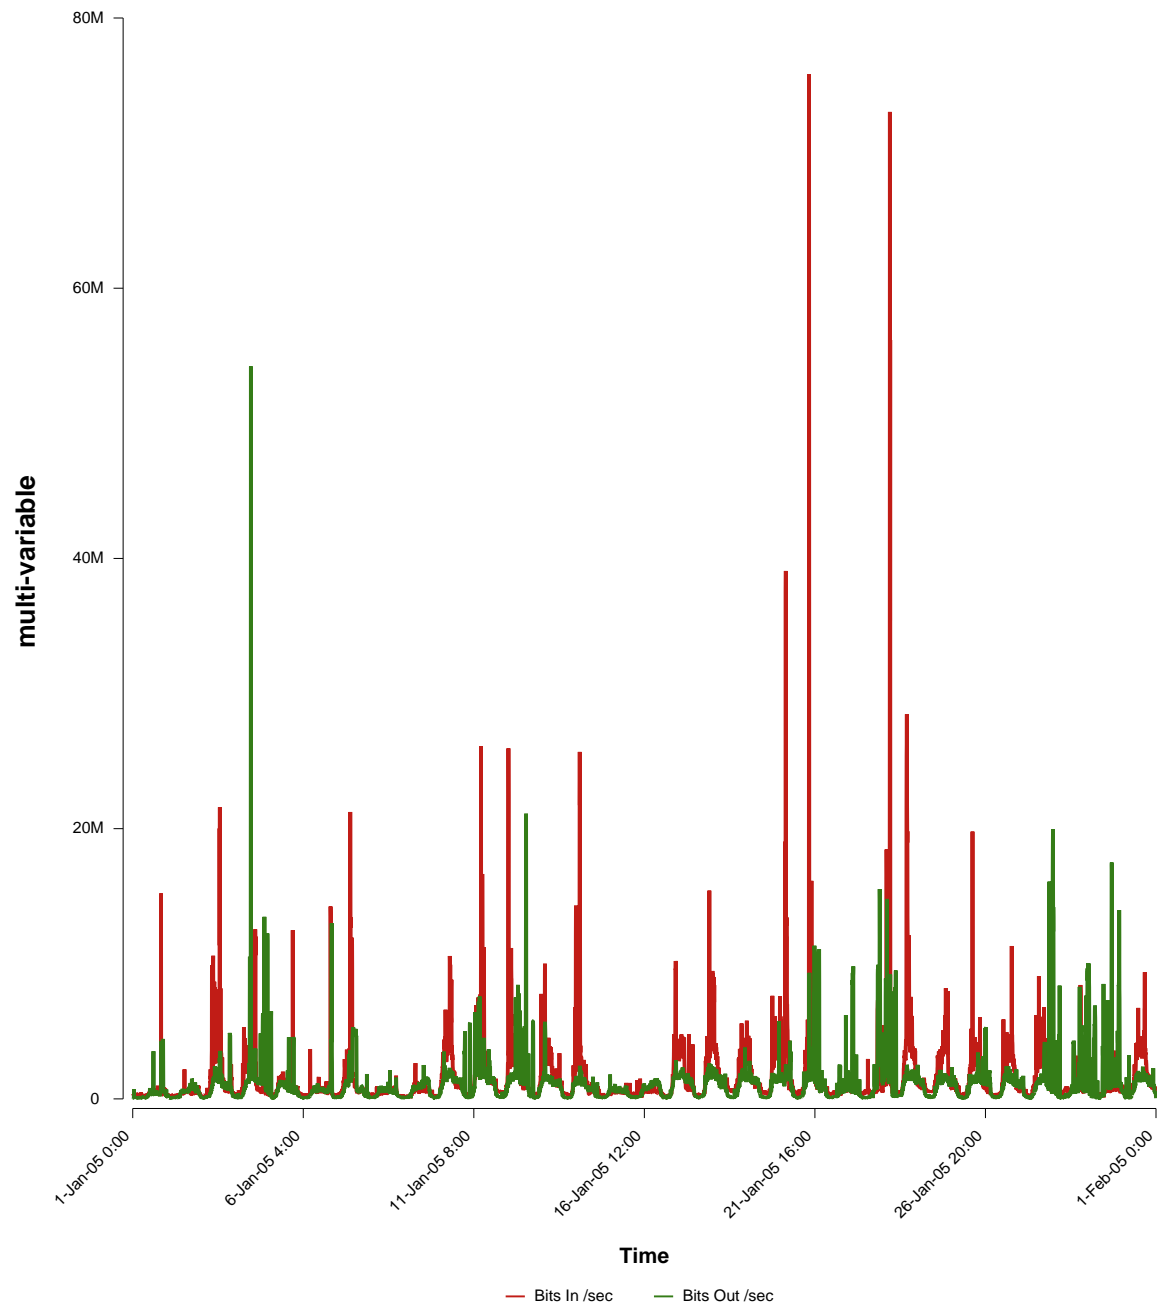

eHealth Trend Report

Divide by Time

SUNET-A-STHLM-LHS

From: 2005/01/01 00:00
To: 2005/01/31 23:59

Created: 2005/02/02 06:02:12