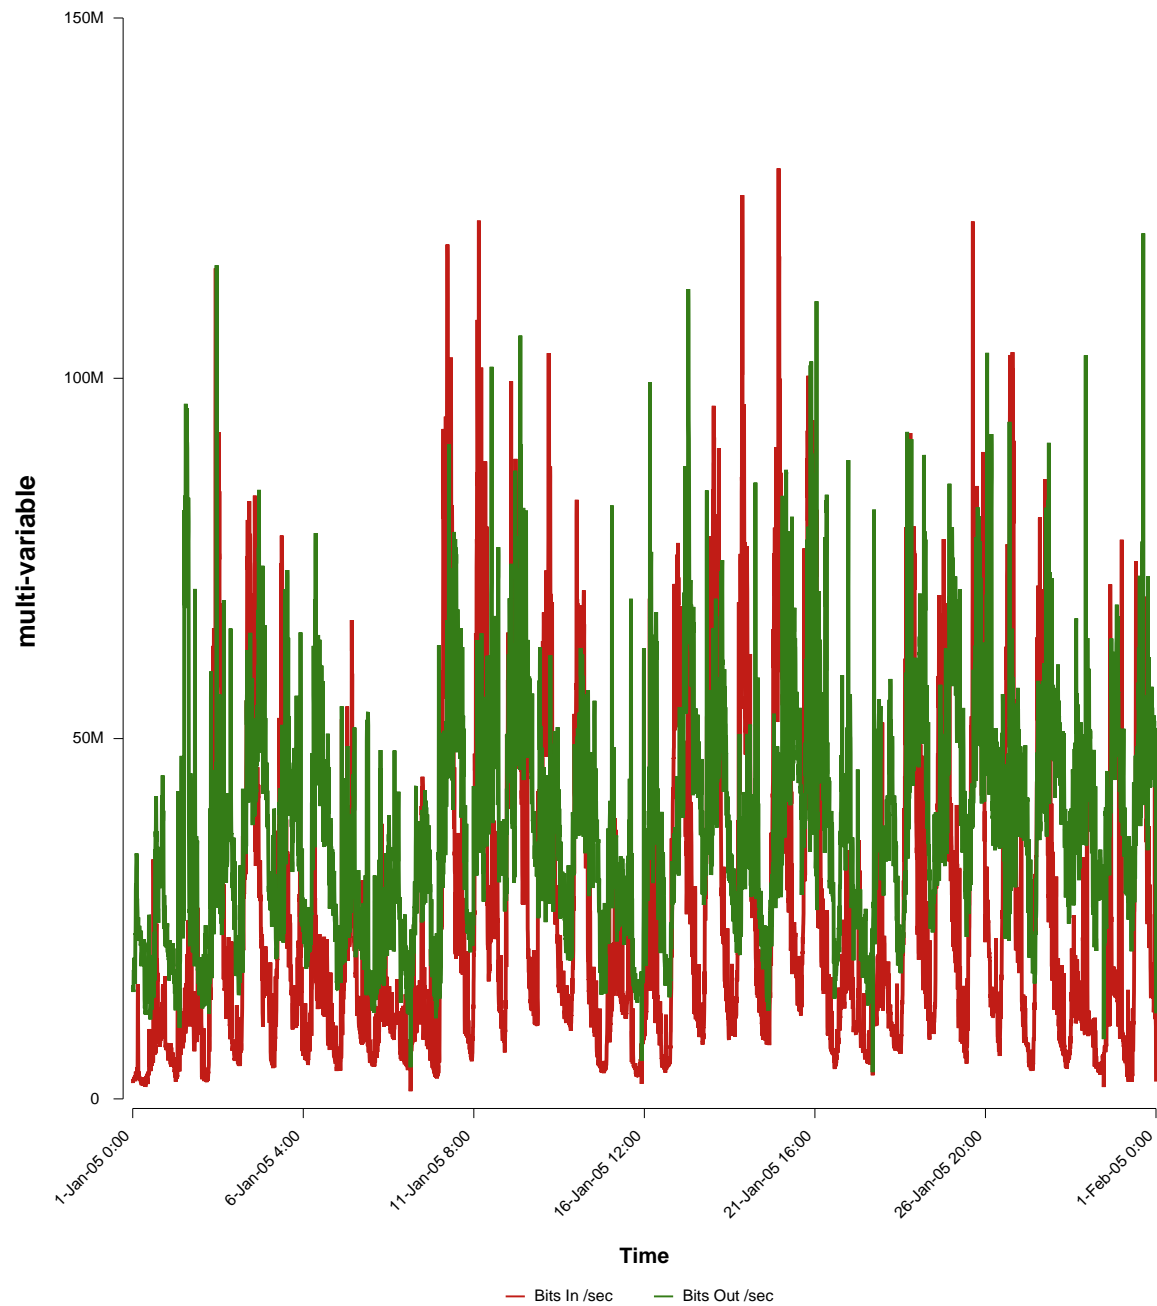

eHealth Trend Report

Divide by Time

SUNET-A-STHLM-KI

From: 2005/01/01 00:00
To: 2005/01/31 23:59

Created: 2005/02/02 05:40:06