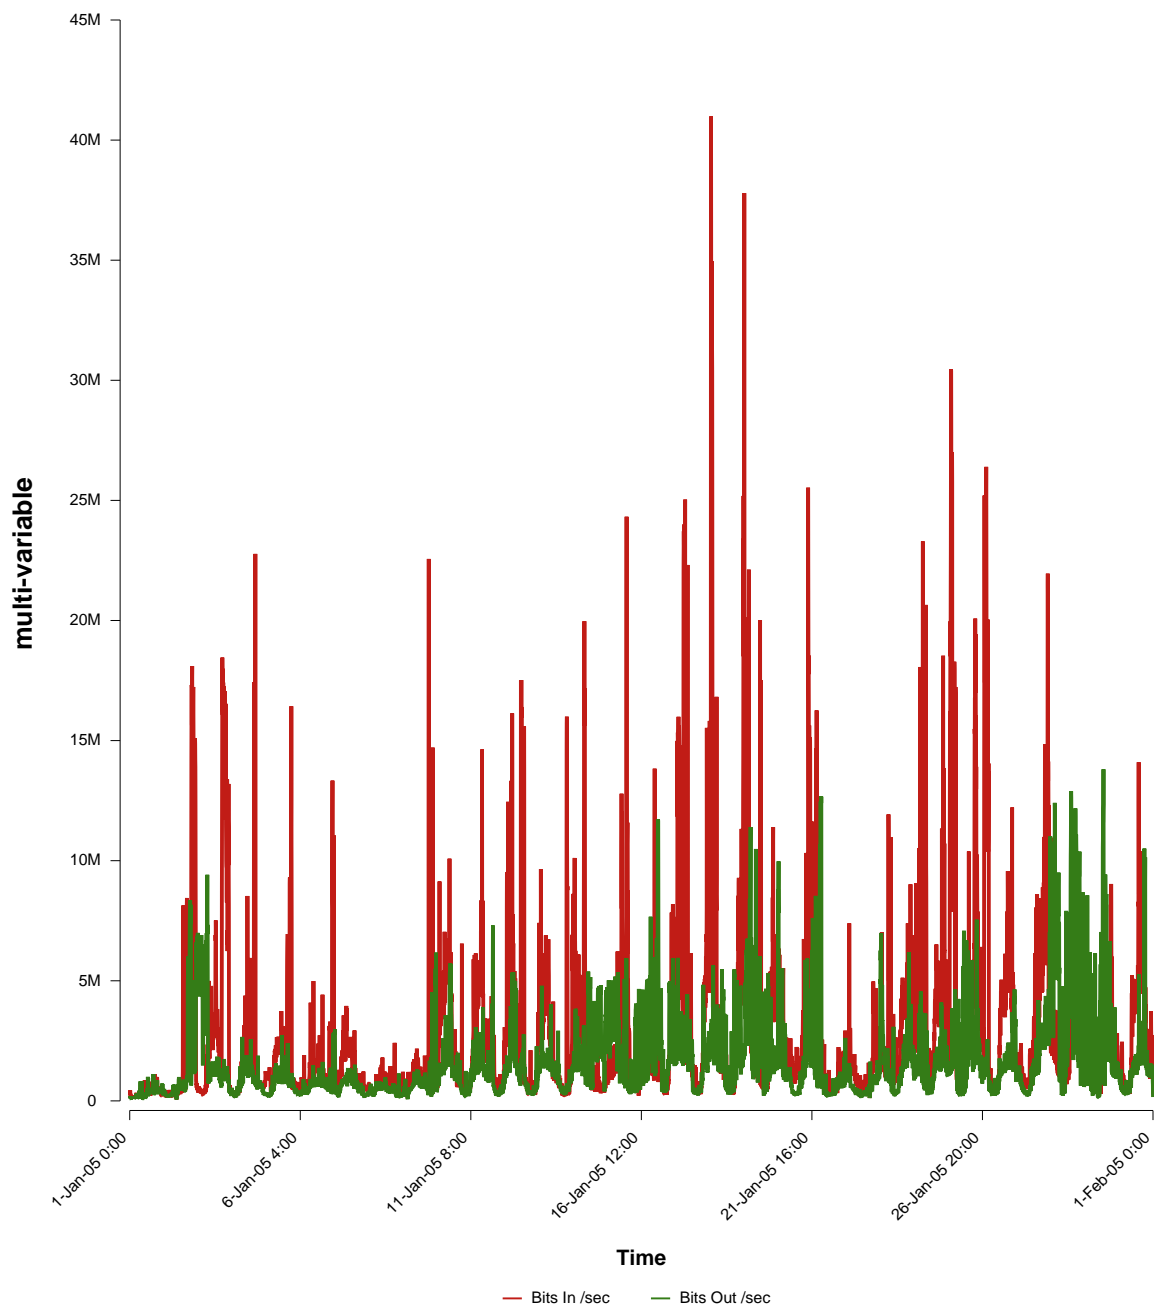

eHealth Trend Report

Divide by Time

SUNET-A-STHLM-HHS

From: 2005/01/01 00:00
To: 2005/01/31 23:59

Created: 2005/02/02 05:30:06